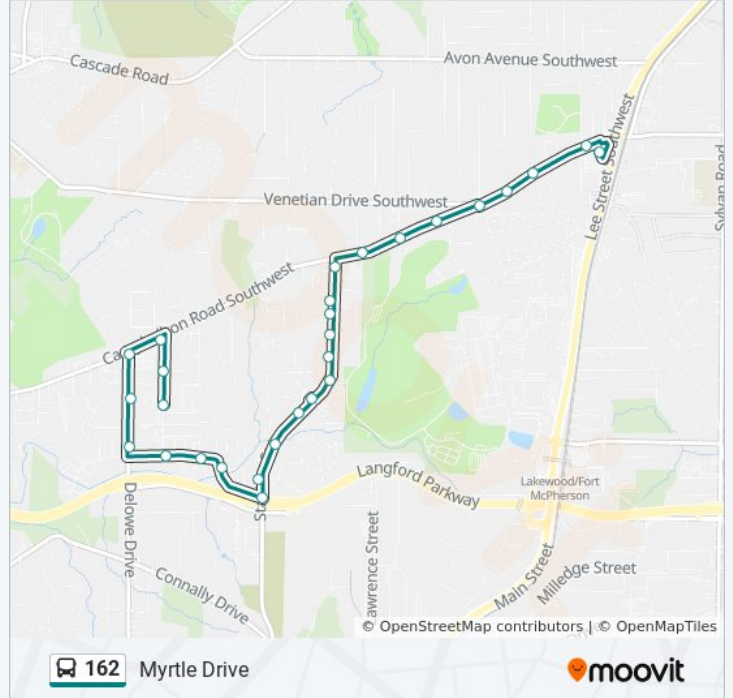

**Direction: Myrtle Drive**

28 stops

[VIEW LINE SCHEDULE](#)

- Oakland City Station
- Campbellton Rd SW @ Oakland Dr SW
- Campbellton Rd Sw@Epworth St SW
- Campbellton Rd Sw@Lorenzo Dr SW
- Campbellton Rd Sw@Venetian Dr SW
- Campbellton Rd Sw@1473
- Campbellton Rd Sw@Alma St SW
- Campbellton Rd SW @ Ridgewood Ln SW
- Stanton Rd @ Campbellton Rd
- Stanton Rd@1665
- Stanton Rd@Marcel Ave
- Stanton Rd@Leslie Ave
- Stanton Rd@Lake Ave SW
- Stanton Rd @ Meadow Crossing
- Stanton Rd@Bayrose Cir
- Stanton Rd @ McClelland Ave
- Stanton Rd @ Sweetbriar Cir
- Stanton Rd@Alison Ct
- Stanton Rd@Alison Ct
- Alison Ct@1935
- Alison Ct@Plaza Ln
- Alison Ct @ Myrtle Dr SW

**162 bus Info**

**Direction:** Myrtle Drive

**Stops:** 28

**Trip Duration:** 13 min

**Line Summary:**

Delowe Dr SW @ Alison Ct

Delowe Dr SW @ Delowe Pl SW

Delowe Dr SW @ Campbellton Rd SW

Campbellton Rd SW @ Myrtle Dr SW

Myrtle Dr @ Plaza Ln

Myrtle Dr @ 1881

### Direction: Oakland City Station

23 stops

[VIEW LINE SCHEDULE](#)

Myrtle Dr @ 1881

Myrtle Dr @ 1890

Alison Ct Sw@Myrtle Dr SW

Alison Ct@Plaza Ln SW

Alison Ct @ 1935