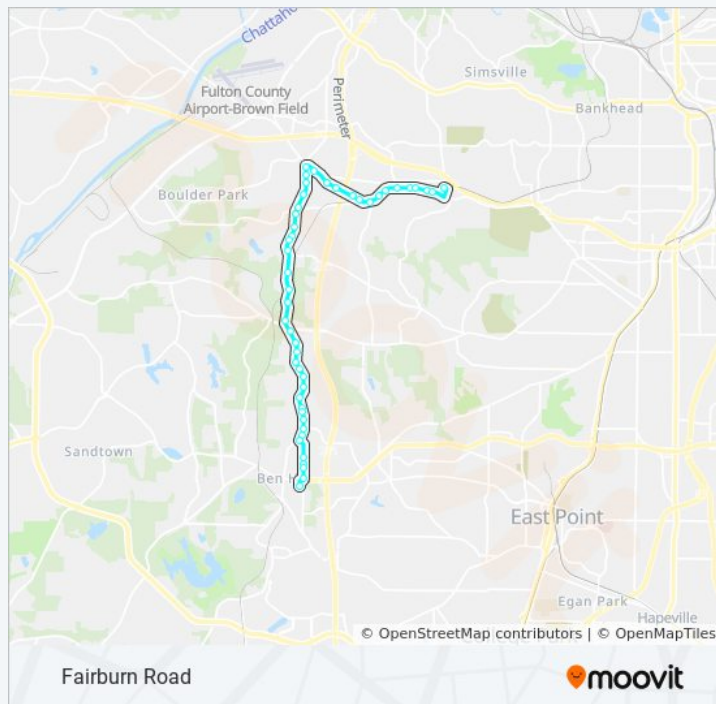

 165

Fairburn Road

[Get The App](#)

The 165 bus line (Fairburn Road) has 2 routes. For regular weekdays, their operation hours are:
 (1) Barge Road Park & Ride Lot: 12:15 AM - 11:45 PM (2) H.E. Holmes Station: 12:20 AM - 11:50 PM
 Use the Moovit App to find the closest 165 bus station near you and find out when is the next 165 bus arriving.

Fairburn Rd SW @ Howell Dr SW

Fairburn Rd SW @ Kenner Dr SW

Fairburn Rd @ 38

Fairburn Rd SW @ Martin L King Jr Dr

Martin L King Jr Dr SW @ Howell Dr SW

Martin L King Jr Dr SW @ Brownlee Rd SW

Martin L King Jr Dr SW @ Treadwell Cir SW

Martin L King Jr Dr @ Harwell Rd

Martin L King Jr Dr SW @ Middleton Rd NW

Martin L King Jr Dr SW @ Lynhurst Dr SW

165 bus Info

Direction: H.E. Holmes Station

Stops: 47

Trip Duration: 28 min

Line Summary:

Martin L King Jr Dr SW @ 3050

Martin L King Jr Dr SW @ 2950

Martin L King Jr Dr SW @ Linkwood Rd NW

Martin L King J Dr SW @ 2800

Martin L King Jr Dr SW @ Peyton Pl

Martin L King Jr Dr @ Westland Blvd NW

Martin L King Jr Dr @ 2600