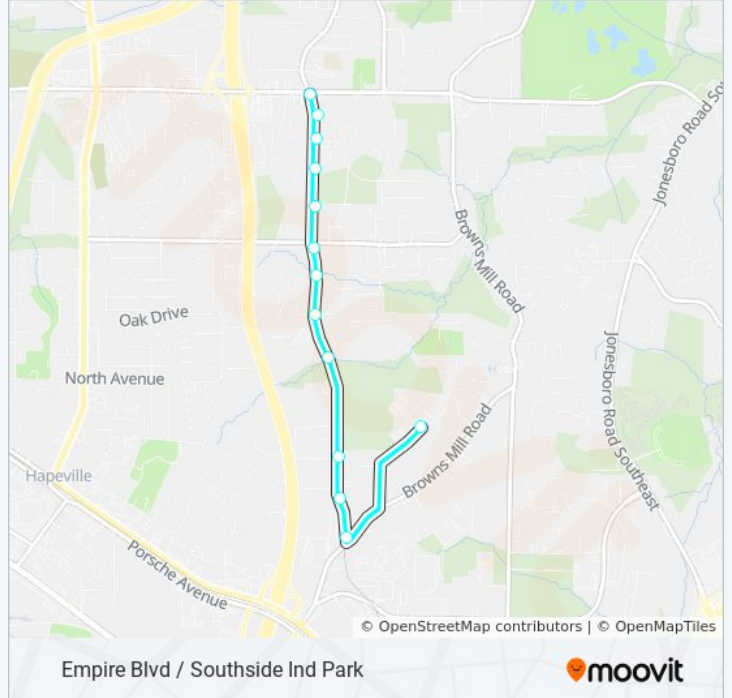

Use the Moovit App to find the closest 178 bus station near you and find out when is the next 178 bus arriving.

Direction: Empire Boulevard

13 stops

[VIEW LINE SCHEDULE](#)

Hamilton Blvd @ 3400

Empire Blvd SW @ Browns Mill Rd SE

Empire Blvd Sw@3485

Empire Blvd Sw@Empire Way SW

Empire Blvd SW @ Ward Dr SW

Empire Blvd Sw@Oak Dr SW

Empire Blvd Sw@Glenrose Cir SW

Empire Blvd SW @ Mt Zion Rd SW

Hapeville Rd Sw@2909

Hapeville Rd Sw@Waters Rd SW

Hapeville Rd Sw@Old Hapeville Rd SW

Old Hapeville Rd@Cleveland Ave

Old Hapeville Rd @ Cleveland Ave

178 bus Time Schedule

Empire Boulevard Route Timetable:

Sunday	12:20 AM - 11:50 PM
Monday	12:20 AM - 11:50 PM
Tuesday	12:20 AM - 11:50 PM
Wednesday	12:20 AM - 11:50 PM
Thursday	12:20 AM - 11:50 PM
Friday	12:20 AM - 11:50 PM
Saturday	12:20 AM - 11:50 PM

178 bus Info

Direction: Empire Boulevard

Stops: 13

Trip Duration: 9 min

Line Summary:

Direction: Hamilton Boulevard

31 stops

[VIEW LINE SCHEDULE](#)