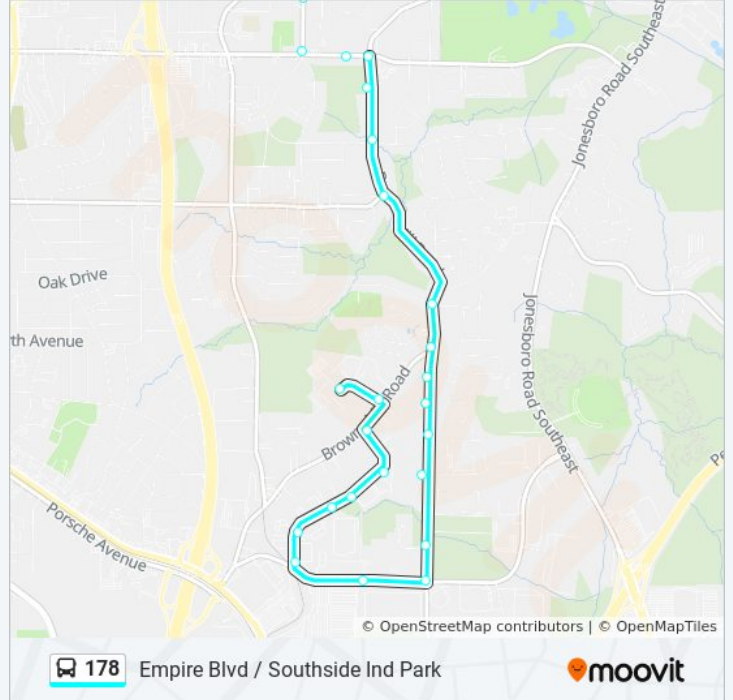

Use the Moovit App to find the closest 178 bus station near you and find out when is the next 178 bus arriving.

Direction: Empire Boulevard

13 stops

[VIEW LINE SCHEDULE](#)

Hamilton Blvd @ 3400

Empire Blvd SW @ Browns Mill Rd SE

178 bus Info

Direction: Hamilton Boulevard

Stops: 31

Trip Duration: 20 min

Line Summary:

Ruby H Harper Blvd SE @ 3447
 Ruby H Harper Blvd SE @ Blair Villa Dr
 Ruby H Harper Blvd Se@ Atkinson Dr
 Ruby H Harper Blvd SE @ Southside Ind Pkwy
 Southside Industrial Pkwy@Wilson Rd
 Zip Industrial Blvd@Southside Indu
 Zip Industrial Blvd Se@3720
 Zip Industrial Blvd@3675
 Zip Industrial Blvd Se@3600
 Zip Industrial Blvd Se@3550
 Zip Industrial Blvd Se@Browns Mill
 Hamilton Blvd@Browns Mill Rd
 Hamilton Blvd @ 3400

Direction: Lakewood/ Ft. Mcpherson Station

24 stops
[VIEW LINE SCHEDULE](#)

Hamilton Blvd @ 3400
 Empire Blvd SW @ Browns Mill Rd SE
 Empire Blvd Sw@3485
 Empire Blvd Sw@Empire Way SW
 Empire Blvd SW @ Ward Dr SW
 Empire Blvd Sw@Oak Dr SW
 Empire Blvd Sw@Glenrose Cir SW
 Empire Blvd SW @ Mt Zion Rd SW
 Hapeville Rd Sw@2909
 Hapeville Rd Sw@Waters Rd SW
 Hapeville Rd Sw@Old Hapeville Rd SW
 Old Hapeville Rd@Cleveland Ave
 Old Hapeville Rd @ Cleveland Ave
 Old Hapeville Rd Sw@2672
 Old Hapeville Rd Sw@Judy SW
 Old Hapeville Rd Sw@Brevard Ave SW

178 bus Info

Direction: Lakewood/ Ft. Mcpherson Station
Stops: 24
Trip Duration: 18 min
Line Summary: