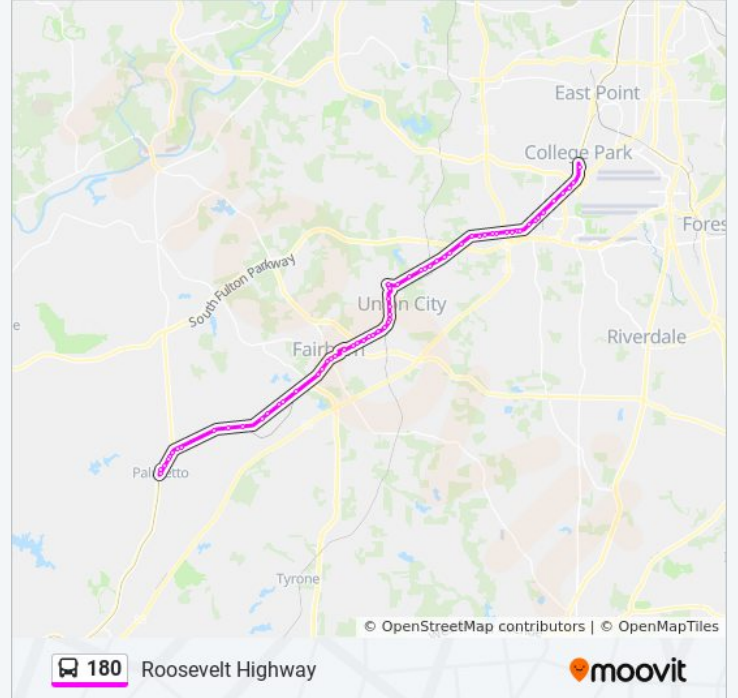

NW Broad St @ 152

Estes Dr @ NW Broad St

NW Broad St @ Beverly Engram Pkwy

Roosevelt Hwy @ Beverly Engram Pkwy

Roosevelt Hwy @ Lower Dixie Lake Rd

Roosevelt Hwy @ Westbrook Pl

Roosevelt Hwy @ Thompson Dr

Roosevelt Hwy @ Gresham St

Roosevelt Hwy @ Watson St

Roosevelt Hwy @ Dixie Lake Rd

Roosevelt Hwy @ Alexander Ave

Roosevelt Hwy@Virginia Ave

Roosevelt Hwy @ Highpoint Rd

Stonewall Tell Rd @ Roosevelt Hwy

Camp Dr @ Stonewall Tell Rd

Roosevelt Hwy @ Mason Rd

Roosevelt Hwy@Hunter Rd

Roosevelt Hwy@Cook Rd

Roosevelt Hwy@Mallory Rd

Roosevelt Hwy @ 4285

Roosevelt Hwy @ Welcome All Rd

Roosevelt Hwy@Feldwood Rd

Roosevelt Hwy@Delano Rd

Roosevelt Hwy@Delano Rd

Roosevelt Hwy@Ben Hill Rd

Roosevelt Hwy@Buffington Rd

Roosevelt Hwy @ Campbell Dr

Roosevelt Hwy @ 3199

Roosevelt Hwy @ Washington Rd

Roosevelt Hwy @ Rock Hill Rd

Roosevelt Hwy @ White City Rd

Roosevelt Hwy@Kent Rd

Roosevelt Hwy@Janice Dr