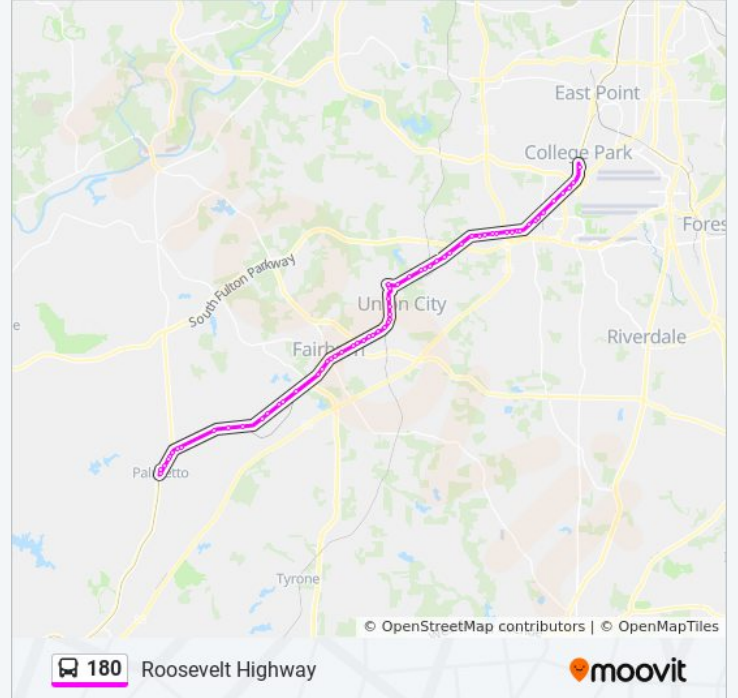

Roosevelt Hwy @ Welcome All Rd

Roosevelt Hwy@Feldwood Rd

Roosevelt Hwy@Delano Rd

Roosevelt Hwy@Delano Rd

Roosevelt Hwy@Ben Hill Rd

Roosevelt Hwy@Buffington Rd

Roosevelt Hwy @ Campbell Dr

Roosevelt Hwy @ 3199

Roosevelt Hwy @ Washington Rd

Roosevelt Hwy @ Rock Hill Rd

Roosevelt Hwy @ White City Rd

Roosevelt Hwy@Kent Rd

Roosevelt Hwy@Janice Dr

Roosevelt Hwy @ Greenspring Rd

Roosevelt Hwy @ Herschel Rd

Roosevelt Hwy @ 2511

Roosevelt Hwy @ Global Gateway Conn

Roosevelt Hwy @ Wickersham Dr

Roosevelt Hwy @ Lesley Dr

Roosevelt Hwy @ Gateway Blvd

Roosevelt Hwy @ Conley St

College Park Station - North Loop

**Direction: College Park Station Via Georgia Military College**

62 stops

[VIEW LINE SCHEDULE](#)

Main St @ Toombs St

Center St @ Menefee St

Main St @ Jackson Ave

Main St@Sims St

Main St@Park St

Main St@Griffith Dr