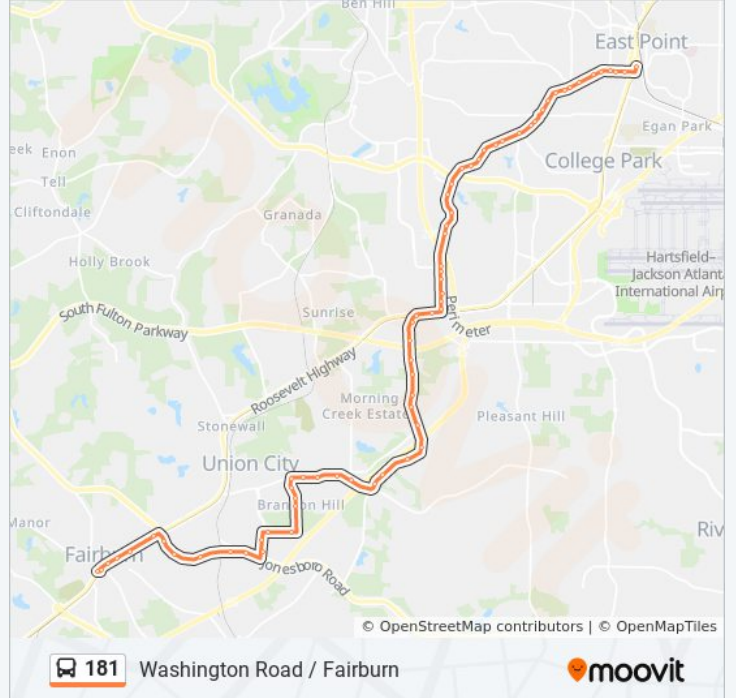

181 bus Time Schedule

East Point Station Via Oakley Road Route
 Timetable:

Sunday	5:12 AM - 11:54 PM
Monday	4:42 AM - 11:54 PM
Tuesday	4:42 AM - 11:54 PM
Wednesday	4:42 AM - 11:54 PM
Thursday	4:42 AM - 11:54 PM
Friday	4:42 AM - 11:54 PM
Saturday	5:12 AM - 11:54 PM

181 bus Info

Direction: East Point Station Via Oakley Road

Stops: 68

Trip Duration: 49 min

Line Summary:

Flat Shoals Rd @ Shenfield Ln
Flat Shoals Rd @ Feldwood Rd
Buffington Rd @ Flat Shoals Rd
Buffington Rd @ 6180
Buffington Rd @ Birdseye Trl
Buffington Rd @ Old Bill Cook Rd
Buffington Rd @ Sable Chase Ln
Buffington Rd @ Sable Run Rd
Buffington Rd @ Estes Dr
Buffington Rd @ 5355
Buffington Rd @ Naturally Fresh Blvd
Buffington Rd @ Buffington Center
Buffington Rd @ Old Fairburn Rd
Roosevelt Hwy @ Campbell Dr
Roosevelt Hwy @ 3199
Washington Rd @ Roosevelt Hwy
Washington Rd @ Spring St
Washington Rd @ Hathcock Rd
Washington Rd @ 4626
Washington Rd @ 4510
Washington Rd @ N Commerce Dr
Washington Rd @ Carmel Dr
Washington Rd @ Chestnut Dr
Washington Rd @ Janice Dr
Washington Rd @ Laurel Ridge Dr
Washington Rd @ Lakemont Dr
Washington Rd @ Southland Ct
Washington Rd @ Arlington Rd
Washington Rd @ W Potomac Dr
Washington Rd @ Redwine Rd
Washington Rd @ Mt Olive Rd
Washington Rd @ Charles Dr
Washington Rd @ Herschel Rd

Washington Rd @ W Rugby Ave

Washington Rd @ Abbey Rd

Washington Rd @ Stone Rd

Washington Rd @ Jackson Dr

Washington Rd @ Harris Dr

Washington Rd @ Dobbs Way

Washington Rd @ Delowe Dr

Washington Rd @ Cloverhurst Dr

Washington Ave @ Eighth St

Washington Rd @ Pearl St

Washington Rd @ Semmes St

Washington Rd @ Park St

Washington Ave @ East Point St

East Point Station

Direction: East Point Station Via Shannon Parkway

68 stops