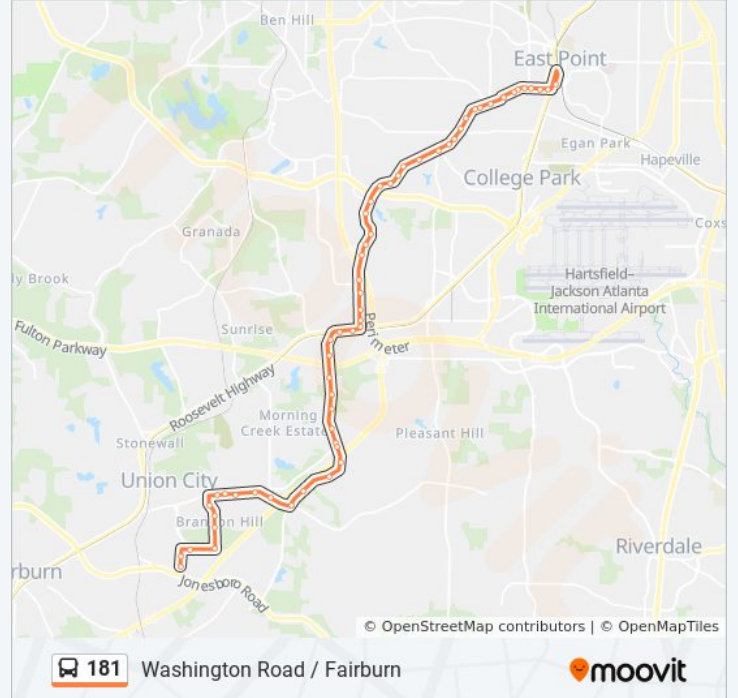

181 bus Info

Direction: Fairburn Via Oakley Road

Stops: 73

Trip Duration: 50 min

Line Summary:

Washington Rd @ Delowe Dr

Washington Rd @ Kentucky Ct

Washington Rd @ 3095

Buffington Rd @ Birdseye Trl

Buffington Rd @ 6180

Buffington Rd @ Flat Shoals Rd

Flat Shoals Rd @ Feldwood Rd

Flat Shoals Rd @ Shenfield Ln

Flat Shoals Rd @ Mallory Rd

Flat Shoals Rd @ 4300 (Opposite)

Flat Shoals Rd @ Mallory Rdg

Oakley Rd @ 6295

Oakley Rd @ Oakley Commons Blvd
 Oakley Rd @ Shannon Blvd
 Oakley Rd @ Mall Blvd
 Resurrection Way @ Londonderry Way
 Shannon Pkwy @ Resurrection Way
 Shannon Pkwy @ Lancaster Ln

Direction: Shannon Parkway

57 stops

[VIEW LINE SCHEDULE](#)

East Point Station
 Washington Rd @ East Point St
 Washington Rd @ Church St
 Washington Rd @ Cheney St
 Washington Rd @ Jones St
 Washington Rd @ Pearl St
 Washington Rd @ Eighth St
 Washington Rd @ Cloverhurst Dr
 Washington Rd @ Delowe Dr
 Washington Rd @ Kentucky Ct
 Washington Rd @ 3095
 Washington Rd @ Jackson Dr
 Washington Rd @ Stone Rd
 Washington Rd @ Abbey Rd
 Washington Rd @ W Rugby Ave
 Washington Rd @ Dodson Dr Conn
 Washington Rd @ Charles Dr
 Washington Rd @ Redwine Rd
 Washington Rd @ W Potomac Dr
 Washington Rd @ Arlington Rd
 Washington Rd @ Victoria Dr
 Washington Rd @ Lakemont Dr
 Washington Rd @ Laurel Ridge Dr