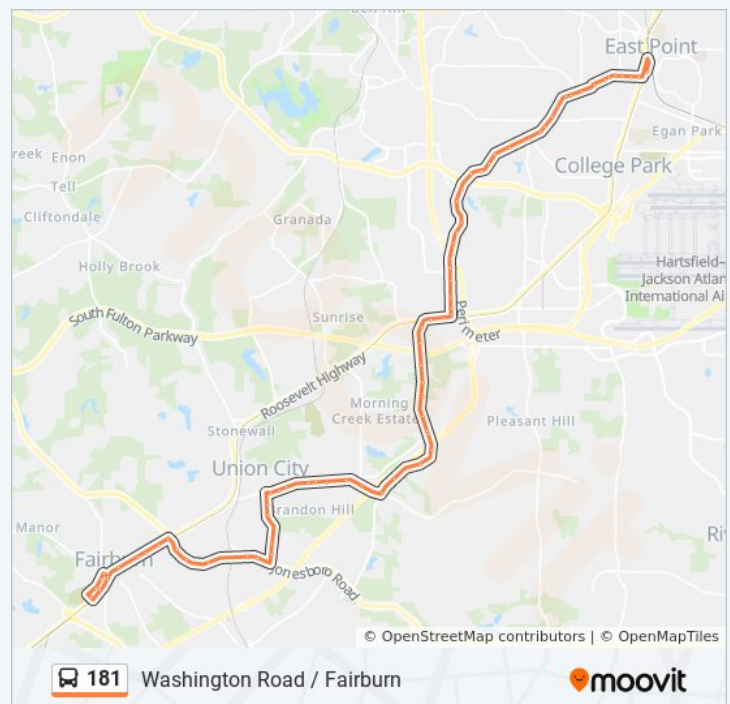

Fairburn Via Shannon Parkway Route Timetable:

Sunday	6:50 AM - 10:50 PM
Monday	5:40 AM - 10:50 PM
Tuesday	5:40 AM - 10:50 PM
Wednesday	5:40 AM - 10:50 PM
Thursday	5:40 AM - 10:50 PM
Friday	5:40 AM - 10:50 PM
Saturday	6:50 AM - 10:50 PM

181 bus Info

Direction: Fairburn Via Shannon Parkway

Stops: 73

Trip Duration: 50 min

Line Summary:

Washington Rd@Spring St

Washington Rd @ Roosevelt Hwy

Roosevelt Hwy @ 3199