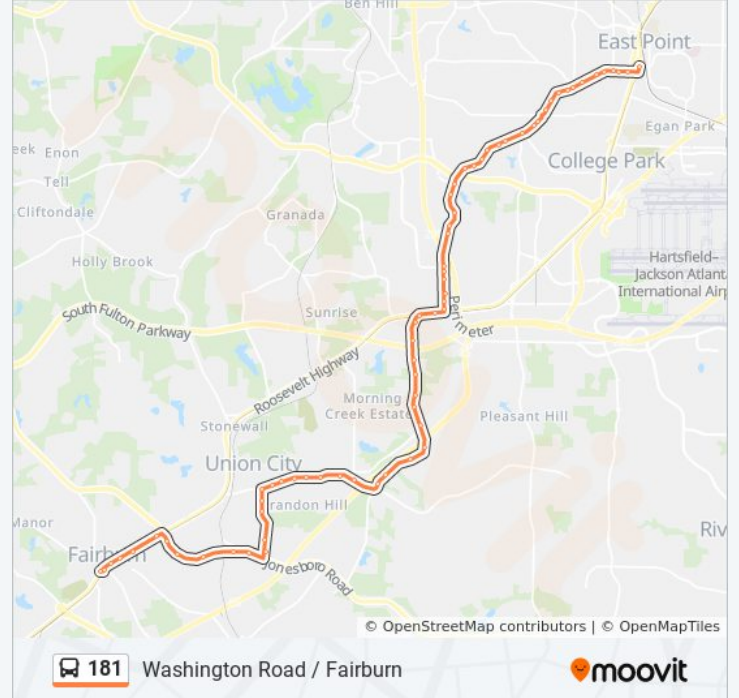

Washington Rd @ N Commerce Dr

Washington Rd @ Carmel Dr

Washington Rd @ Chestnut Dr

Washington Rd @ Janice Dr

Washington Rd @ Laurel Ridge Dr

Washington Rd @ Lakemont Dr

Washington Rd @ Southland Ct
Washington Rd @ Arlington Rd
Washington Rd @ W Potomac Dr
Washington Rd @ Redwine Rd
Washington Rd @ Mt Olive Rd
Washington Rd @ Charles Dr
Washington Rd @ Herschel Rd
Washington Rd @ W Rugby Ave
Washington Rd @ Abbey Rd
Washington Rd @ Stone Rd
Washington Rd @ Jackson Dr
Washington Rd @ Harris Dr
Washington Rd @ Dobbs Way
Washington Rd @ Delowe Dr
Washington Rd @ Cloverhurst Dr
Washington Ave @ Eighth St
Washington Rd @ Pearl St
Washington Rd @ Semmes St
Washington Rd @ Park St
Washington Ave @ East Point St
East Point Station

Direction: Fairburn Via Oakley Road

73 stops

[VIEW LINE SCHEDULE](#)

East Point Station
Washington Rd @ East Point St
Washington Rd @ Church St
Washington Rd @ Cheney St
Washington Rd @ Jones St
Washington Rd @ Pearl St
Washington Rd @ Eighth St
Washington Rd @ Cloverhurst Dr

181 bus Info

Direction: Fairburn Via Oakley Road

Stops: 73

Trip Duration: 50 min

Line Summary:

Washington Rd @ Delowe Dr

Washington Rd @ Kentucky Ct

Washington Rd @ 3095