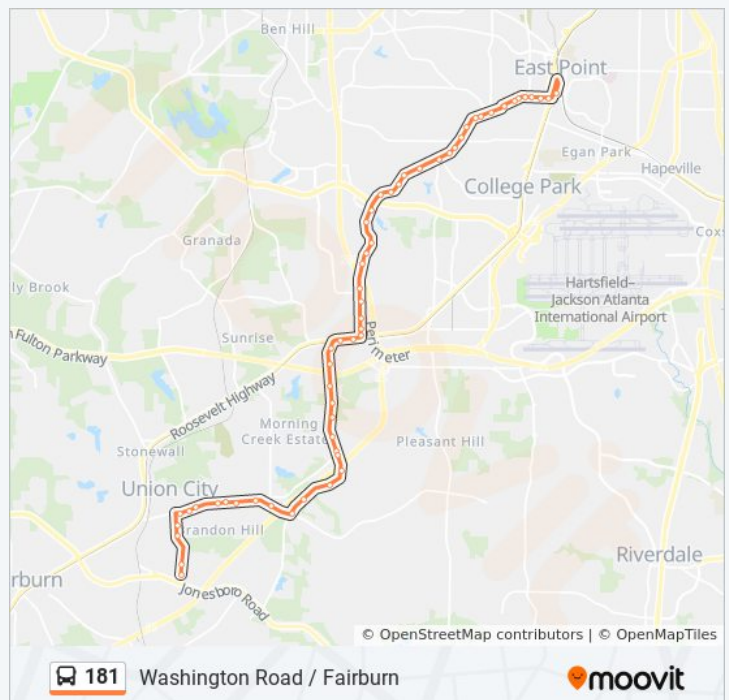

181 bus Info

Direction: Fairburn Via Oakley Road

Stops: 73

Trip Duration: 50 min

Line Summary:

Washington Rd @ Delowe Dr

Washington Rd @ Kentucky Ct

Washington Rd @ 3095

57 stops

[VIEW LINE SCHEDULE](#)

East Point Station
 Washington Rd @ East Point St
 Washington Rd @ Church St
 Washington Rd @ Cheney St
 Washington Rd @ Jones St
 Washington Rd @ Pearl St
 Washington Rd @ Eighth St
 Washington Rd @ Cloverhurst Dr
 Washington Rd @ Delowe Dr
 Washington Rd @ Kentucky Ct
 Washington Rd @ 3095
 Washington Rd @ Jackson Dr
 Washington Rd @ Stone Rd
 Washington Rd @ Abbey Rd
 Washington Rd @ W Rugby Ave
 Washington Rd @ Dodson Dr Conn
 Washington Rd @ Charles Dr
 Washington Rd @ Redwine Rd
 Washington Rd @ W Potomac Dr
 Washington Rd @ Arlington Rd
 Washington Rd @ Victoria Dr
 Washington Rd @ Lakemont Dr
 Washington Rd @ Laurel Ridge Dr

Stops: 57

Trip Duration: 35 min

Line Summary:

Washington Rd @ Candlewood Dr

Washington Rd @ Chestnut Dr

Washington Rd@Carmel Dr

Washington Rd @ N Commerce Dr

Washington Rd @ 4555