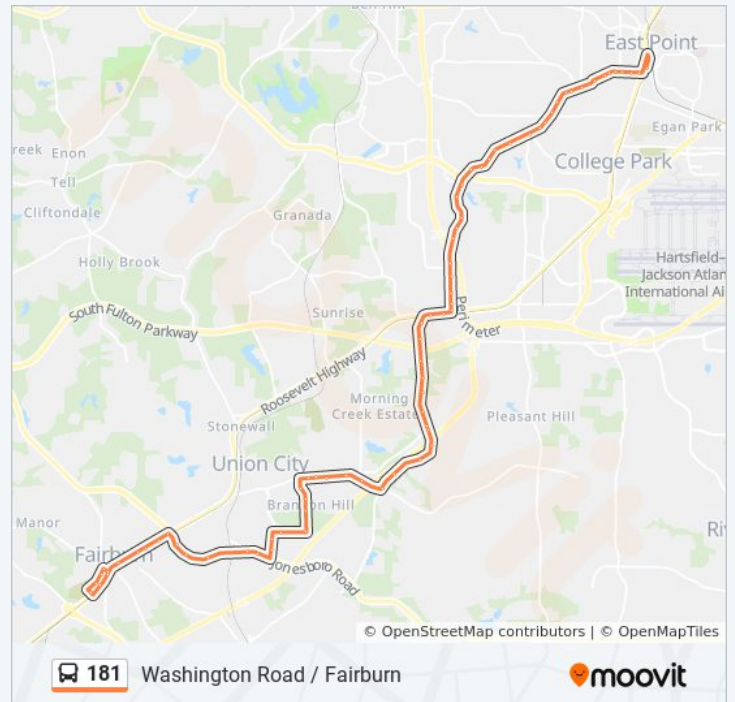

181 bus Info

Direction: Fairburn Via Oakley Road

Stops: 73

Trip Duration: 50 min

Line Summary:

Washington Rd @ Delowe Dr

Washington Rd @ Kentucky Ct

Washington Rd @ 3095

Buffington Rd @ Naturally Fresh Blvd

Buffington Rd @ 5355

Buffington Rd @ Augusta St

Buffington Rd @ Sable Run Rd

Buffington Rd @ Sable Chase Ln

Buffington Rd @ Royal South Pkwy

Buffington Rd @ Old Bill Cook Rd