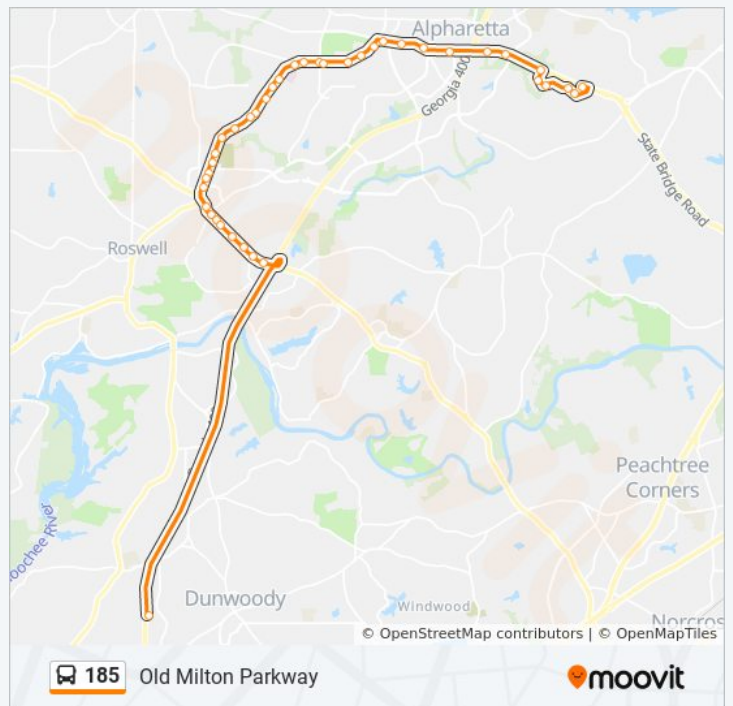

Old Milton Pkwy @ 2365

Old Milton Pkwy @ Gardner Dr

Old Milton Pkwy @ Northwinds Pkwy

Old Milton Pkwy @ Morris Rd

Old Milton Pkwy @ North Point Pkwy

Old Milton Pkwy @ Brookside Pky

Brookside Pkwy @ 3705

Brookside Pkwy @ 3775

Brookside Pkwy @ Alexander Dr

Alexander Dr @ 4325

Old Milton Pkwy @ Park Bridge Pkwy

**Direction: Old Milton Parkway Via Market Boulevard**

41 stops

**185 bus Time Schedule**

Old Milton Parkway Via Market Boulevard Route