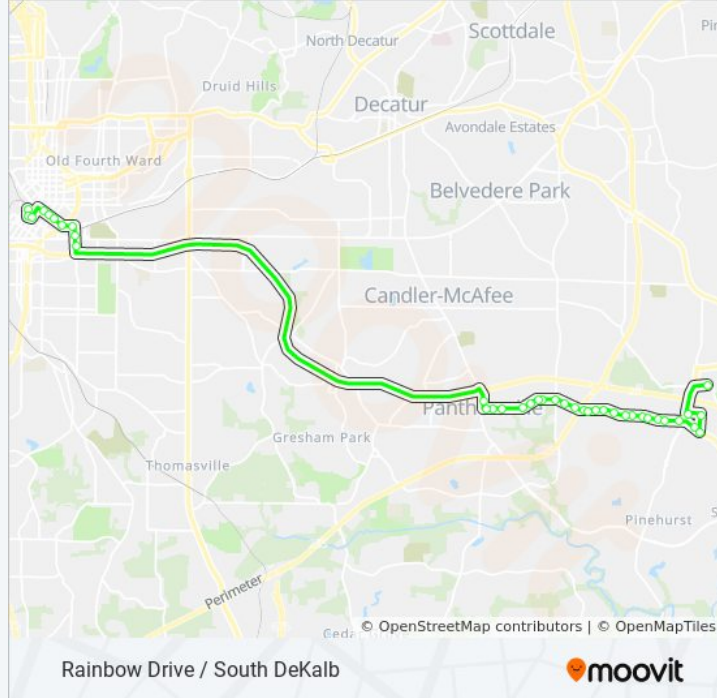

Rainbow Dr@Comet Cir

Rainbow Dr @ Columbia Dr

Rainbow Dr @ Da Vinci Blvd

Rainbow Dr @ 3260

Rainbow Dr @ 3181

Rainbow Dr @ Rainbow Cir

Rainbow Dr @ Dash Lewis Dr

Rainbow Dr @ 2958

Rainbow Dr @ Candler Rd

Candler Rd @ Rainbow Way

Hill St SE @ Woodward Ave SE

Hill St @ Martin L King Jr Dr

Decatur St SE @ Bell St SE

Decatur St SE @ Pratt St SE

Decatur St @ Piedmont Ave

Decatur St SE @ Collins St SE

Decatur St SE @ Peachtree Center Ave

Pryor St @ Martin L King Jr Dr

Martin Luther King Jr Dr & Peachtree St

Alabama St @ Broad St (Five Points Station)

**Direction: Wesley Chapel Road Via East Side Drive**

45 stops

[VIEW LINE SCHEDULE](#)

Alabama St @ Broad St (Five Points Station)

Marietta St NW @ Broad St (Five Points Station)

Marietta St NW @ Peachtree St

Decatur St @ Kimball Way

Decatur St SE @ Central Ave SW