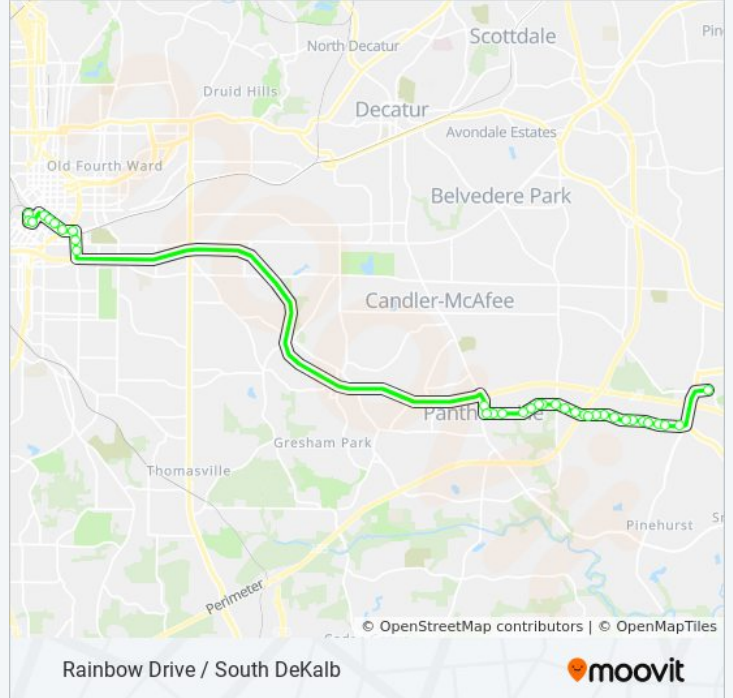

**186 bus Info**

**Direction:** Five Points Station

**Stops:** 34

**Trip Duration:** 48 min

**Line Summary:**

Rainbow Dr @ 2958

Rainbow Dr @ Candler Rd

Candler Rd @ Rainbow Way

Hill St SE @ Woodward Ave SE

Hill St @ Martin L King Jr Dr

Decatur St SE @ Bell St SE

Decatur St SE @ Pratt St SE

Decatur St @ Piedmont Ave

Decatur St SE @ Collins St SE

Decatur St SE @ Peachtree Center Ave

Pryor St @ Martin L King Jr Dr

Martin Luther King Jr Dr & Peachtree St

Alabama St @ Broad St (Five Points Station)

**Direction: Five Points Station Via East Side Drive**

38 stops

[VIEW LINE SCHEDULE](#)

New Snapfinger Woods Dr @ 4325

**186 bus Info**

**Direction:** Five Points Station Via East Side Drive

**Stops:** 38

**Trip Duration:** 42 min

**Line Summary:**

Rainbow Dr @ Kings Park Cir

Rainbow Dr@Knollview Dr

Rainbow Dr@Stardust Trl