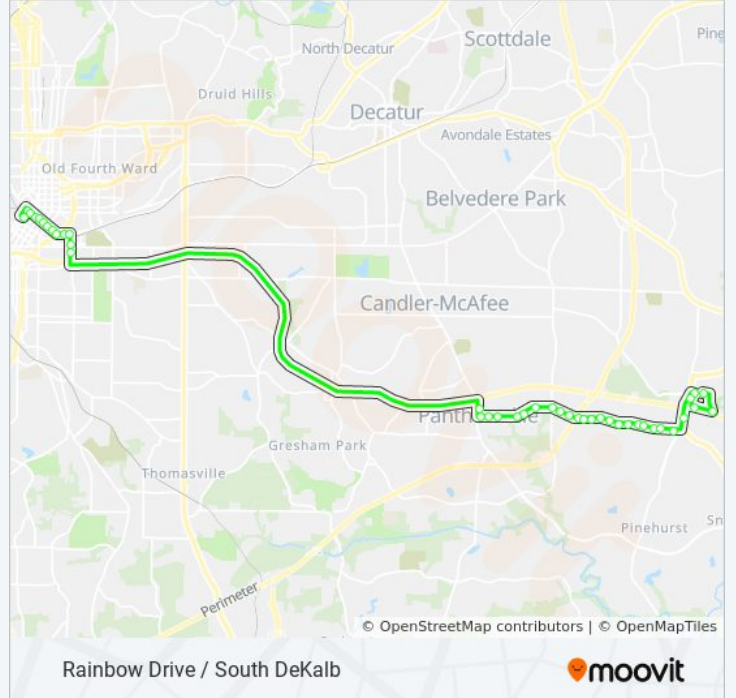

 186

Rainbow Drive / South DeKalb

Get The App

The 186 bus line (Rainbow Drive / South DeKalb) has 4 routes. For regular weekdays, their operation hours are:  
 (1) Five Points Station: 4:54 AM - 8:52 AM(2) Five Points Station Via East Side Drive: 4:35 AM - 11:12 PM(3) Wesley Chapel Road Via East Side Drive: 12:00 AM - 11:30 PM(4) Wesley Chapel Road Via Rainbow Drive: 3:15 PM - 6:45 PM  
 Use the Moovit App to find the closest 186 bus station near you and find out when is the next 186 bus arriving.

Decatur St SE @ Collins St SE

**186 bus Time Schedule**

Wesley Chapel Road Via East Side Drive Route  
Timetable:

Sunday	6:00 AM - 11:00 PM
Monday	5:30 AM - 11:30 PM
Tuesday	12:00 AM - 11:30 PM
Wednesday	12:00 AM - 11:30 PM
Thursday	12:00 AM - 11:30 PM
Friday	12:00 AM - 11:30 PM
Saturday	12:00 AM - 11:00 PM

**Direction:** Wesley Chapel Road Via Rainbow Drive

**Stops:** 41

**Trip Duration:** 46 min

**Line Summary:**

Rainbow Dr @ Stardust Trl

Rainbow Dr@Knollview Dr

Rainbow Dr@Rainbow Ridge Rd

Rainbow Dr@Rainbow Forest Dr

Rainbow Dr @ Snapfinger Rd

Wesley Chapel Rd @ E Side Dr

Wesley Chapel Rd @ 2552

New Snapfinger Woods Dr @ E Wesley Chapel Way

E Wesley Chapel Way @ 4300

E Wesley Chapel Way @ Snapfinger Woods Dr

New Snapfinger Woods Dr @ 4325