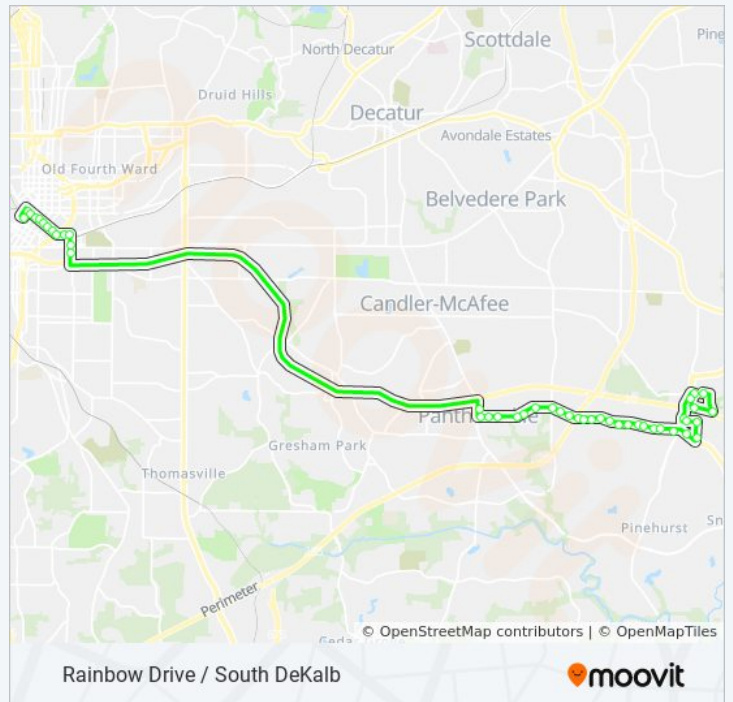

Decatur St SE @ Peachtree Center Ave

Pryor St @ Martin L King Jr Dr

Martin Luther King Jr Dr & Peachtree St

Alabama St @ Broad St (Five Points Station)

**Direction: Wesley Chapel Road Via East Side Drive**

45 stops

[VIEW LINE SCHEDULE](#)

Alabama St @ Broad St (Five Points Station)

Marietta St NW @ Broad St (Five Points Station)

Marietta St NW @ Peachtree St

Decatur St @ Kimball Way

Decatur St SE @ Central Ave SW

### 186 bus Info

**Direction:** Wesley Chapel Road Via East Side Drive

**Stops:** 45

**Trip Duration:** 38 min

**Line Summary:**

Wesley Chapel Rd @ E Side Dr

Wesley Chapel Rd @ 2552

New Snapfinger Woods Dr @ E Wesley Chapel Way

E Wesley Chapel Way @ 4300

E Wesley Chapel Way @ Snapfinger Woods Dr

New Snapfinger Woods Dr @ 4325

**Direction: Wesley Chapel Road Via Rainbow Drive**

41 stops

[VIEW LINE SCHEDULE](#)

Alabama St @ Broad St (Five Points Station)