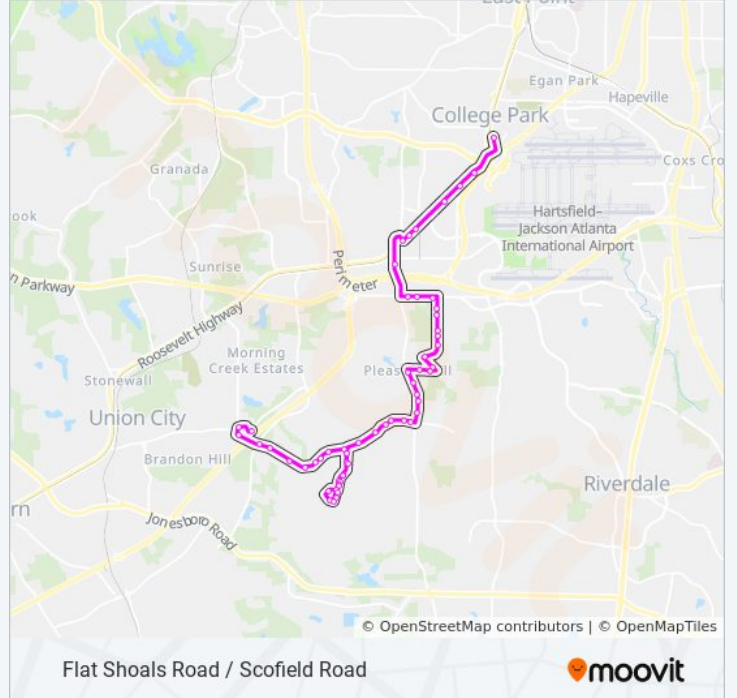

Use the Moovit App to find the closest 189 bus station near you and find out when is the next 189 bus arriving.

Direction: College Park Station Via Hillandale Drive

49 stops

[VIEW LINE SCHEDULE](#)

South Fulton Park & Ride

Roosevelt Hwy @ Gateway Blvd

Roosevelt Hwy @ Hospitality Way

Roosevelt Hwy @ Wickersham Dr

Roosevelt Hwy @ Global Gateway Conn

Roosevelt Hwy @ 2511

Roosevelt Hwy @ Herschel Rd

Old National Hwy @ Sullivan Rd

Scofield Rd @ Surrey Trl

Surrey Trl @ Montilly Cir S

189 bus Time Schedule

South Fulton Park & Ride Via Kimberly Mill Road
Route Timetable:

Sunday	5:55 AM - 11:55 PM
Monday	5:55 AM - 11:55 PM
Tuesday	12:55 AM - 11:55 PM
Wednesday	12:55 AM - 11:55 PM
Thursday	12:55 AM - 11:55 PM
Friday	12:55 AM - 11:55 PM
Saturday	12:55 AM - 11:55 PM

189 bus Info

Direction: South Fulton Park & Ride Via Kimberly Mill Road

Stops: 57

Trip Duration: 37 min

Line Summary:

Pleasant Hill Rd @ Surrey Trl
 Pleasant Hill Rd @ Willow Park Blvd
 Old National Hwy @ Pleasant Hill Rd
 Old National Hwy @ Burdett Rd
 Old National Hwy @ 5917
 Old National Hwy @ Lantern Ln
 Old National Hwy @ Wexford Dr
 Flat Shoals Rd @ Old National Hwy
 Flat Shoals Rd @ 2555
 Flat Shoals Rd @ Guilford Ln
 Flat Shoals Rd @ Hillandale Dr
 Flat Shoals Rd @ Hemperley Rd
 Flat Shoals Rd @ Shoals Creek Dr
 Kimberly Mill Rd @ Flat Shoals Rd
 Kimberly Mill Rd @ 6410
 Kimberly Mill Rd @ Valley Bend Rd
 Kimberly Mill Rd @ Kimberly Mill Ln
 Kimberly Mill Rd @ Keenan Rd
 Cadiz Cir @ Kimberly Mill Rd
 Cadiz Cir @ Cadiz Ln N
 Cadiz Cir @ Cadiz Ln S
 Cadiz Cir @ Kimberly Mill Rd
 Kimberly Mill Rd @ Adena Ln W
 Kimberly Mill Rd @ Piney Fork Ln
 Kimberly Mill Rd @ Keenan Rd
 Kimberly Mill Rd @ Kimberly Mill Ln
 Kimberly Mill Rd @ Valley Bend Rd
 Kimberly Mill Rd @ 6400
 Flat Shoals Rd @ Kimberly Mill Rd
 Flat Shoals Rd @ Red Oak Rd
 Flat Shoals Rd @ Tahoe Dr
 Flat Shoals Rd @ El Caudillo Ct
 Flat Shoals Rd @ Hidden Brook Trl