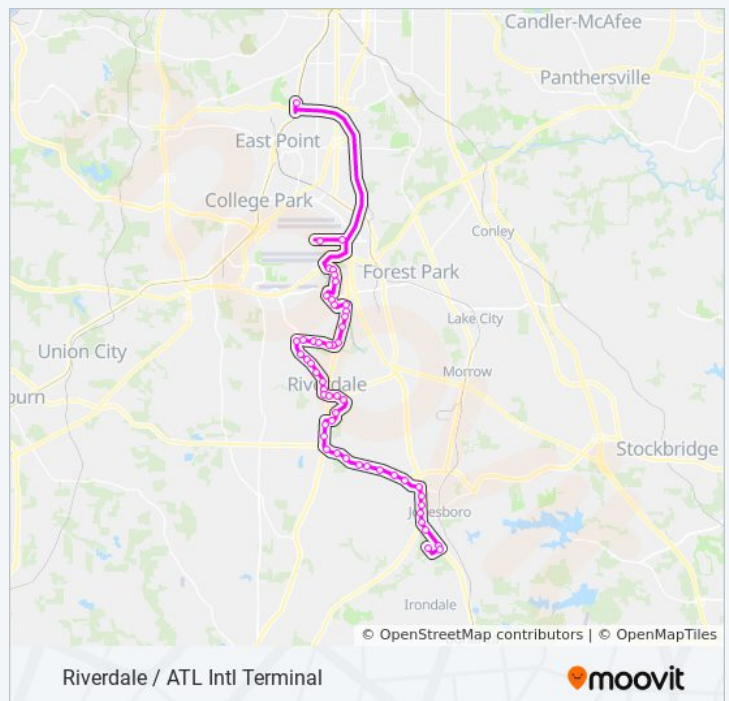

Riverdale Rd @ 6045

Riverdale Rd @ E Fayetteville Rd

191 bus Time Schedule

Justice Center Via Ga138 Route Timetable:

Sunday	7:25 AM - 11:25 PM
Monday	5:00 AM - 11:40 PM
Tuesday	5:00 AM - 11:40 PM
Wednesday	5:00 AM - 11:40 PM
Thursday	5:00 AM - 11:40 PM
Friday	5:00 AM - 11:40 PM
Saturday	6:20 AM - 11:40 PM

191 bus Info

Direction: Justice Center Via Ga138

Stops: 50

Trip Duration: 63 min

Line Summary:

Riverdale Rd @ Poplar Springs Rd

Church St @ Steeplechase Ln

Church St @ King Rd