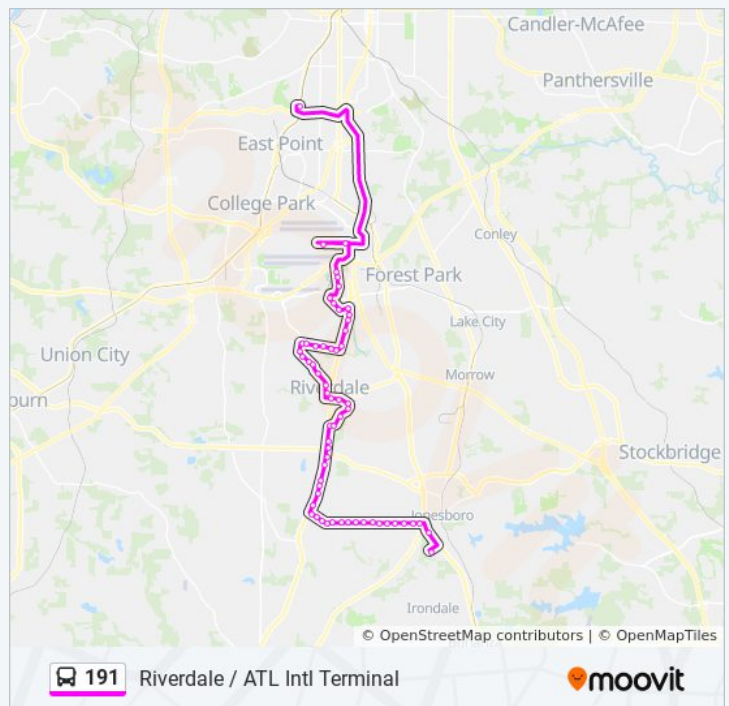

191 bus Info

Direction: Lakewood/ Ft. Mcpherson Station Via Flint River Road

Stops: 60

Trip Duration: 73 min

Line Summary:

Church St @ King Rd

Church St @ Steeplechase Ln

Church St @ Poplar Springs Rd