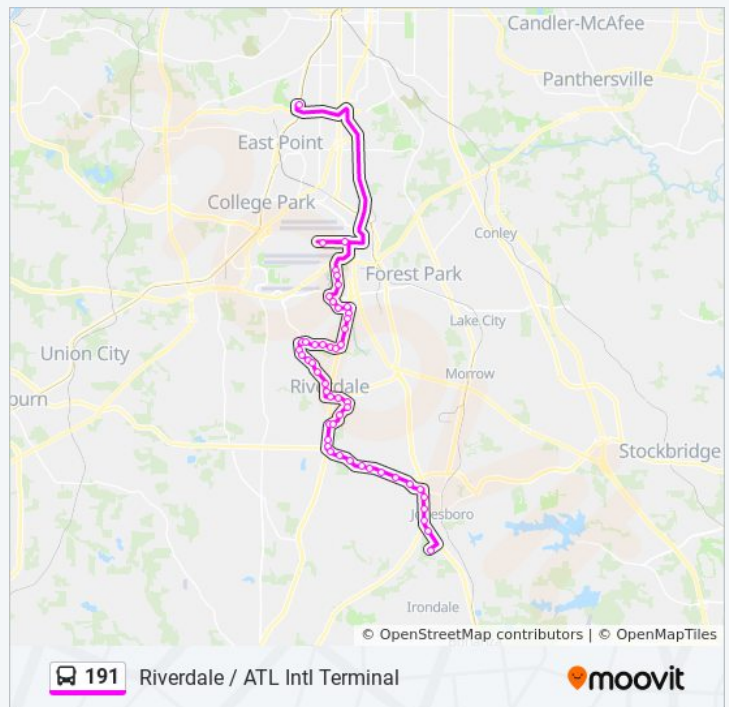

Thursday	4:21 AM - 11:02 PM
Friday	4:21 AM - 11:02 PM
Saturday	5:41 AM - 11:02 PM

191 bus Info

Direction: Lakewood/ Ft. Mcpherson Station Via Ga138

Stops: 50

Trip Duration: 66 min

Line Summary:

Sr 85 @ Eagles Crossing Way