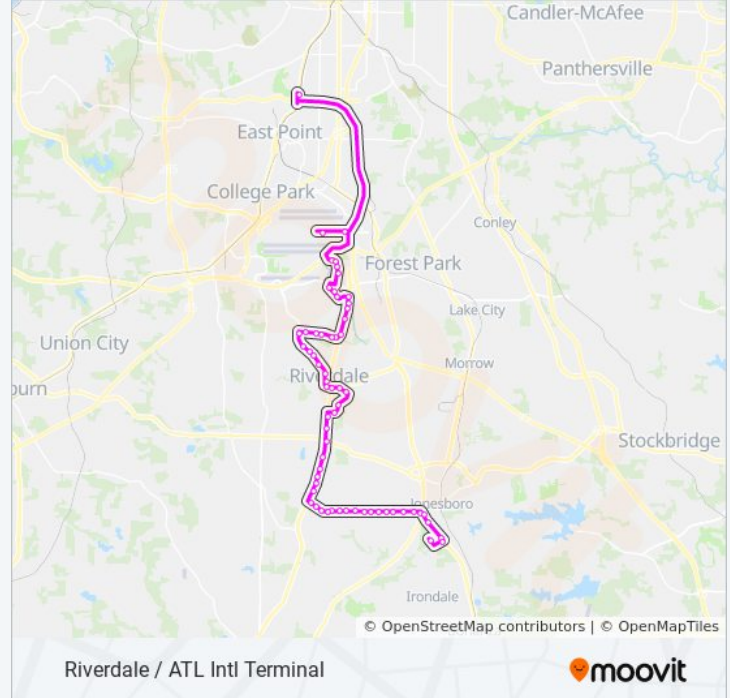

Sr 85 @ Helmer Rd

Pointe South Pky @ Sr 85

Pointe South Pky @ Brandon Hill Way

Pointe South Pky @ Elon Trl

Pointe South Pky @ Ansley Dr

Pointe South Pky @ Nicholson Dr

Flint River Rd SW @ Thomas Rd

Flint River Rd SW @ Guthrie Dr

Flint River Rd SW @ Glenwoods Dr

Flint River Rd SW @ Dorsey Rd

Flint River Rd SW @ Taylor Rd

Flint River Rd @ Ashton Rd

Flint River Rd @ Lexington Dr

Flint River Rd @ Kendrick Rd

Flint River Rd @ Roberts Rd

Flint River Rd @ 688

Flint River Rd @ Tara Blvd

Tara Blvd @ Flint River Rd

Tara Blvd @ Sr 54

Justice Center Bus Transit Station

Direction: Justice Center Via Ga138

50 stops

[VIEW LINE SCHEDULE](#)