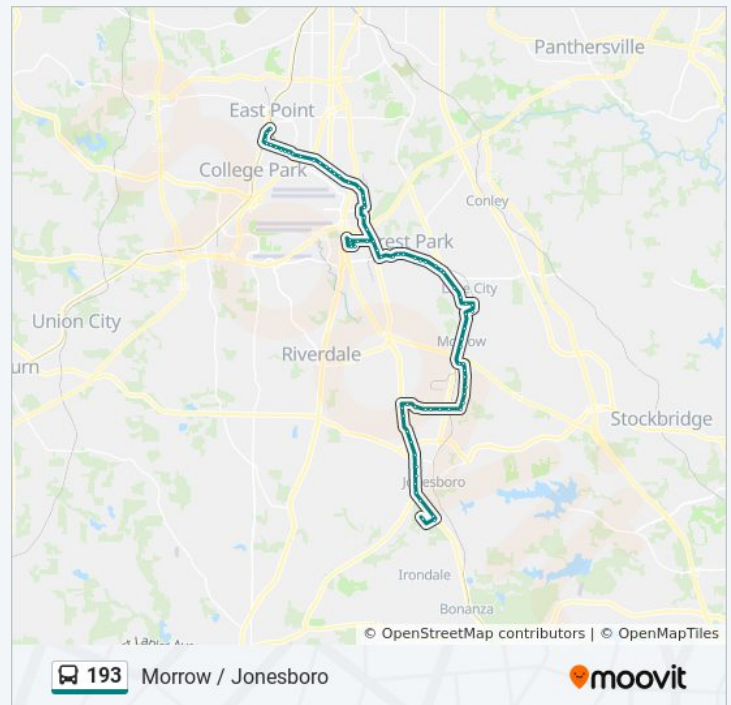

193 bus Info

Direction: Justice Center Via Clayton Transitional Center & Battle Creek Road

Stops: 77

Trip Duration: 68 min

Line Summary:

Lake Mirror Rd @ 62

Old Dixie Rd @ Old Dixie Hwy

Forest Pkwy @ Old Dixie Rd