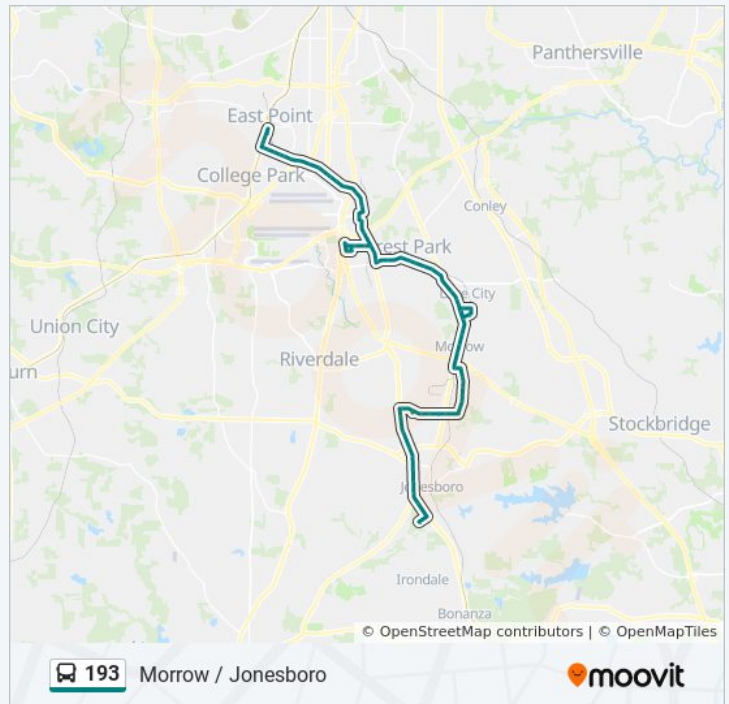

Jonesboro Rd @ Lake Harbin Rd

Jonesboro Rd @ Reynolds Rd

Jonesboro Rd @ Clayton State Blvd

Jonesboro Rd @ Harper Dr

Harper Dr @ Jonesboro Rd

Harper Dr @ N Lake Dr

N Lake Dr @ Clayton State Blvd

Jonesboro Rd @ Harper Dr

Jonesboro Rd @ Lakeland Cir

Jonesboro Rd @ Rex Rd

Jonesboro Rd @ Kenyon Rd

Forest Pkwy @ Jonesboro Rd

Forest Pky @ Bartlett Dr

Forest Pky @ Phillips Dr

Forest Pky @ Ash St

193 bus Info

Direction: East Point Station Via Battle Creek Road & Clayton Transitional Center

Stops: 80

Trip Duration: 67 min

Line Summary:

Forest Pky @ Lake Dr

Forest Pkwy @ West St

Forest Pkwy @ Georgia Ave

Forest Pkwy @ Hale Rd