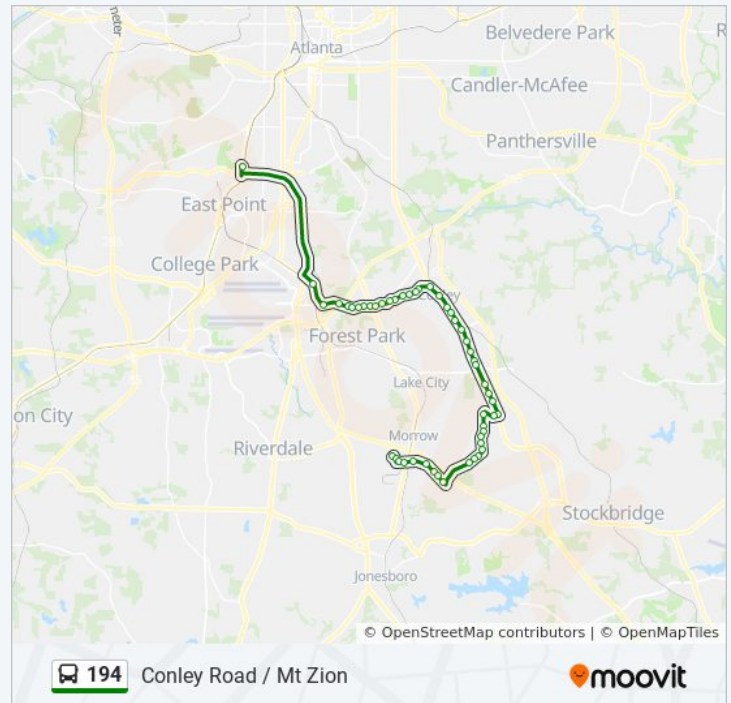

Sr 42 @ Old Toney Rd

Sr 42 @ Holland Park Dr

Sr 42 @ Farn Dr

Sr 42 @ Forest Pkwy

Sr 42 @ 5465

Sr 42 @ Old Rex Morrow Rd

Sr 42 @ Amerson Ct

Sr 42 @ Rex Rd

Rex Rd @ 2870

Mt Zion Blvd @ Rex Rd

Monday	5:05 AM - 11:45 PM
Tuesday	5:05 AM - 11:45 PM
Wednesday	5:05 AM - 11:45 PM
Thursday	5:05 AM - 11:45 PM
Friday	5:05 AM - 11:45 PM
Saturday	5:45 AM - 11:45 PM

194 bus Info

Direction: Southlake Mall

Stops: 51

Trip Duration: 51 min

Line Summary:

Mt Zion Blvd @ Shelley Ln

Mt Zion Blvd @ Somerton Dr

Mt Zion Blvd @ Lake Harbin Rd

Mt Zion Blvd @ W Meyer Dr