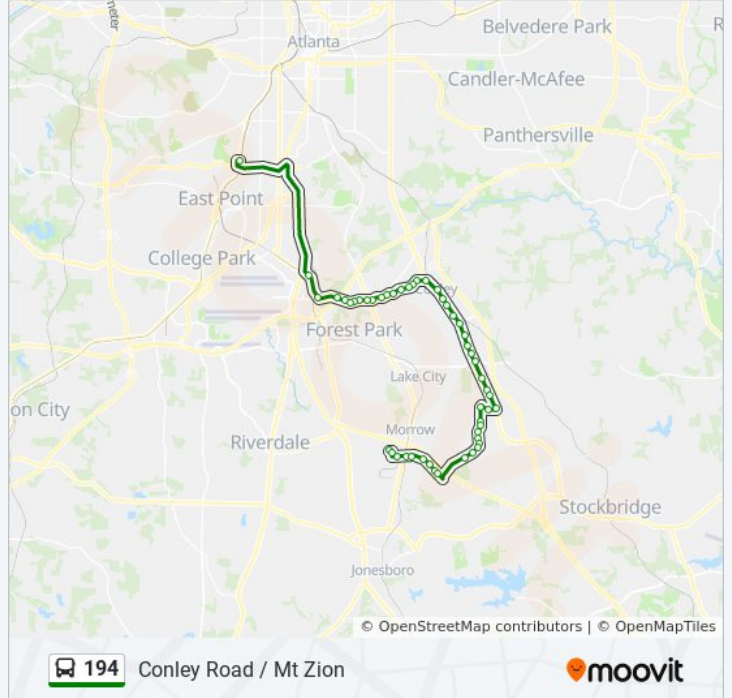

194 bus Info

Direction: Lakewood/ Ft. Mcpherson Station

Stops: 51

Trip Duration: 45 min

Line Summary:

Sr 42 @ Old Rex Morrow Rd

Sr 42 @ 5465

Sr 42 @ Forest Pkwy

Conley Rd @ Sweetbriar Ln

Conley Rd @ Jonesboro Rd

Conley Rd @ Cloudland Dr

Conley Rd @ Sierra Dr

Conley Rd @ Tara Dr

Conley Rd @ Hendrix Dr

Conley Rd @ Gilbert Rd

Old Dixie Rd @ Conley Rd

Crown Rd SE @ 3900

Lakewood/Ft Mcpherson Station

Direction: Southlake Mall

51 stops

[VIEW LINE SCHEDULE](#)

194 bus Time Schedule

Southlake Mall Route Timetable:

Sunday

5:45 AM - 11:45 PM

Lakewood/Ft Mcpherson Station

Crown Rd SE @ 3900

Conley Rd @ Old Dixie Rd

Conley Rd @ Gilbert Rd

Conley Rd @ Hendrix Dr

Conley Rd @ Tara Dr

Conley Rd @ Sierra Dr