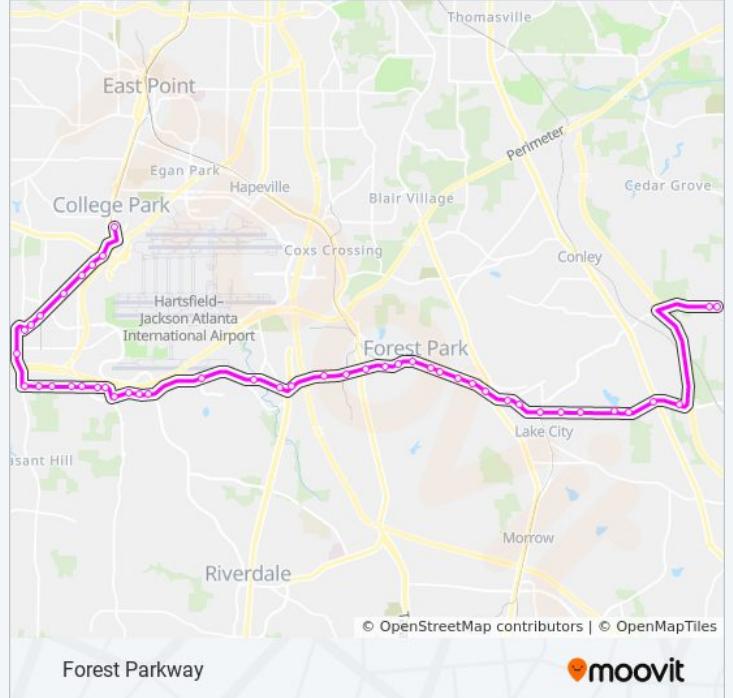

Direction: College Park Station

46 stops

[VIEW LINE SCHEDULE](#)

- Anvil Block Rd @ Lunsford Dr
- Anvil Block Rd @ S Park Blvd
- Forest Pky @ Quiktrip Way
- Forest Pky @ Sr 42
- Forest Pky @ John G Glover Ind Ct
- Forest Pkwy @ 3rd Ave
- Forest Pky @ Summersun Dr
- Forest Pky @ North Pky
- Forest Pky @ Ratterree Dr
- Forest Pky @ N Lake Dr
- Forest Pky @ 1372
- Forest Pkwy @ Jonesboro Rd
- Forest Pky @ Bartlett Dr
- Forest Pky @ Phillips Dr
- Forest Pky @ Ash St
- Forest Pky @ Lake Dr
- Forest Pkwy @ West St
- Forest Pkwy @ Georgia Ave
- Forest Pkwy @ Hale Rd
- Forest Pkwy @ Old Dixie Rd
- Forest Pkwy @ 103
- Forest Pkwy @ Main Dr (Farmers Mkt Entrance)

195 bus Info

Direction: College Park Station

Stops: 46

Trip Duration: 49 min

Line Summary:

- Forest Pkwy @ Ga-85
- Forest Pkwy @ Blalock Industrial Blvd
- Forest Pky @ Atlanta South Pky
- Forest Pky @ Southridge Pky
- Phoenix Blvd @ Riverdale Rd
- Phoenix Blvd @ 1591
- Phoenix Blvd @ Phoenix Pkwy
- Phoenix Blvd @ W Fayetteville Rd
- Southampton Rd @ W Fayetteville Rd
- Southampton Rd @ Jones Cir
- Southampton Rd @ Godby Rd
- Godby Rd @ 2135
- Godby Rd @ Limetree Way
- Godby Rd @ Old National Pky
- Godby Rd @ Old National Hwy
- Old National Hwy @ Sullivan Rd
- Roosevelt Hwy @ Herschel Rd
- Roosevelt Hwy @ 2511
- Roosevelt Hwy @ Global Gateway Conn
- Roosevelt Hwy @ Wickersham Dr
- Roosevelt Hwy @ Lesley Dr
- Roosevelt Hwy @ Gateway Blvd
- Roosevelt Hwy @ Conley St
- College Park Station - South Loop

Direction: Ellenwood Town Center

51 stops

[VIEW LINE SCHEDULE](#)

- College Park Station - South Loop
- Roosevelt Hwy @ 4003
- Roosevelt Hwy @ Gateway Blvd
- Roosevelt Hwy @ Hospitality Way
- Roosevelt Hwy @ Wickersham Dr

195 bus Time Schedule

Ellenwood Town Center Route Timetable:

Sunday	12:30 AM - 11:30 PM
Monday	12:30 AM - 11:30 PM
Tuesday	12:30 AM - 11:30 PM
Wednesday	12:30 AM - 11:30 PM
Thursday	12:30 AM - 11:30 PM
Friday	12:30 AM - 11:30 PM