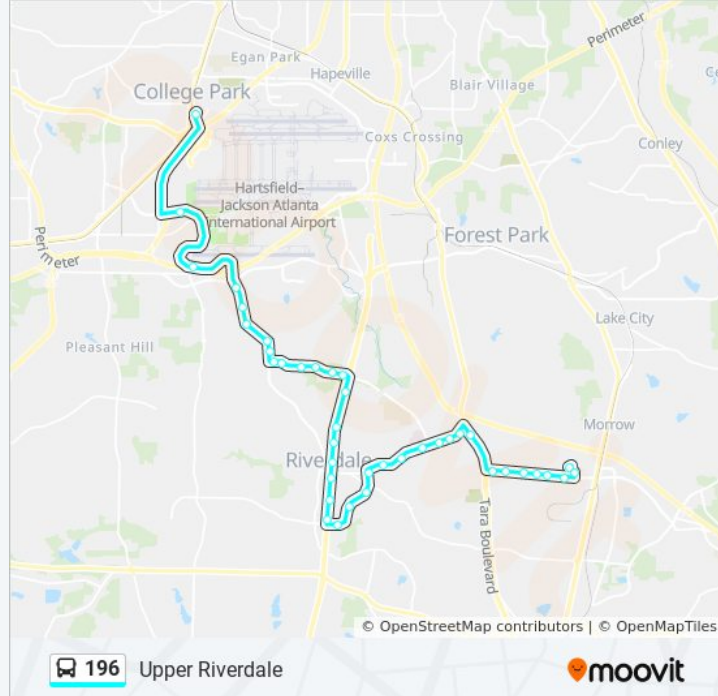

Sr 85 @ Adams Dr

Sr 85 @ King Rd

Sr 85 @ Howard St

Sr 85 @ Main St

Sr 85 @ Roberts Dr

Lamar Hutcheson Pkwy @ 658

Lamar Hutcheson Pkwy @ Roberts Dr

Lamar Hutcheson Pkwy @ Valley Hill Rd

Upper Riverdale Rd @ Lees Mill Rd

Tara Blvd @ 6351

Mt Zion Rd @ Tara Blvd

Mt Zion Rd @ Dorothy Ln

Mt Zion Rd @ King Williams Dr

Mt Zion Rd @ Imperial Dr

Mt Zion Rd @ Personal Pl

Mt Zion Rd @ Kelly Ave

Merchants Way @ Exchange Pl

Southlake Mall

196 bus time schedules and route maps are available in an offline PDF at [moovitapp.com](https://moovitapp.com). Use the [Moovit App](#) to see live bus times, train schedule or subway schedule, and step-by-step directions for all public transit in Atlanta.