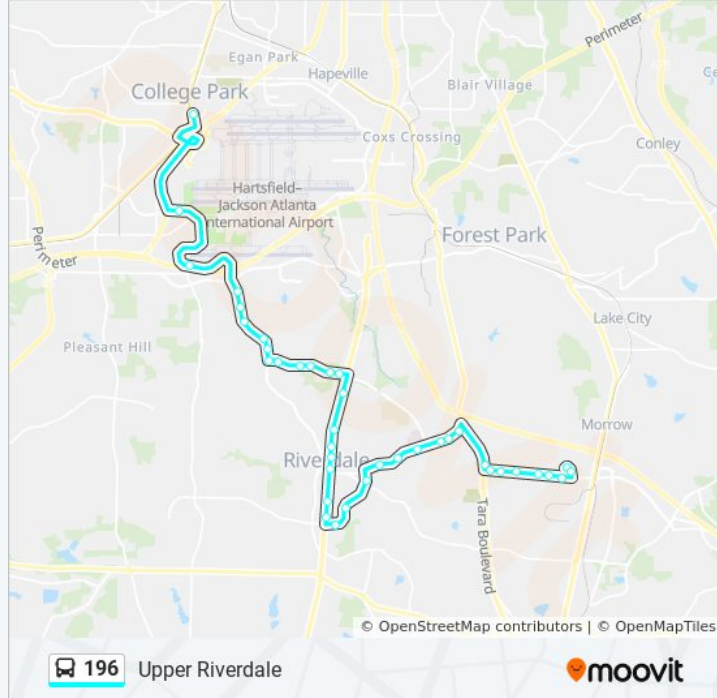

**196 bus Info**

**Direction:** College Park Station

**Stops:** 39

**Trip Duration:** 49 min

**Line Summary:**

Sr 85 @ Camp St

Sr 85 @ Allen Dr

Sr 85 @ Briar Hill Ln

Garden Walk Blvd @ Sr 85

Garden Walk Blvd @ W Lee Mills Rd

Garden Walk Blvd @ Garden Ridge Dr

Garden Walk Blvd @ Garden Springs Dr

Garden Walk Blvd @ Brookstone Rdg

Garden Walk Blvd @ Riverdale Rd

Riverdale Rd @ Lake Regency Dr

Riverdale Rd @ Flat Shoals Rd

Riverdale Rd @ Old Riverdale Rd

Riverdale Rd @ Shoreham Dr

Riverdale Rd @ Kingswood Cir

Riverdale Rd @ W Fayetteville Rd

Riverdale Rd @ Terminal Pkwy

College Park Station - South Loop

**Direction: Southlake Mall**

39 stops

[VIEW LINE SCHEDULE](#)

College Park Station - South Loop

Riverdale Rd @ Airport Blvd

Riverdale Rd @ W Fayetteville Rd

Riverdale Rd @ Phoenix Blvd

Riverdale Rd @ Norman Dr