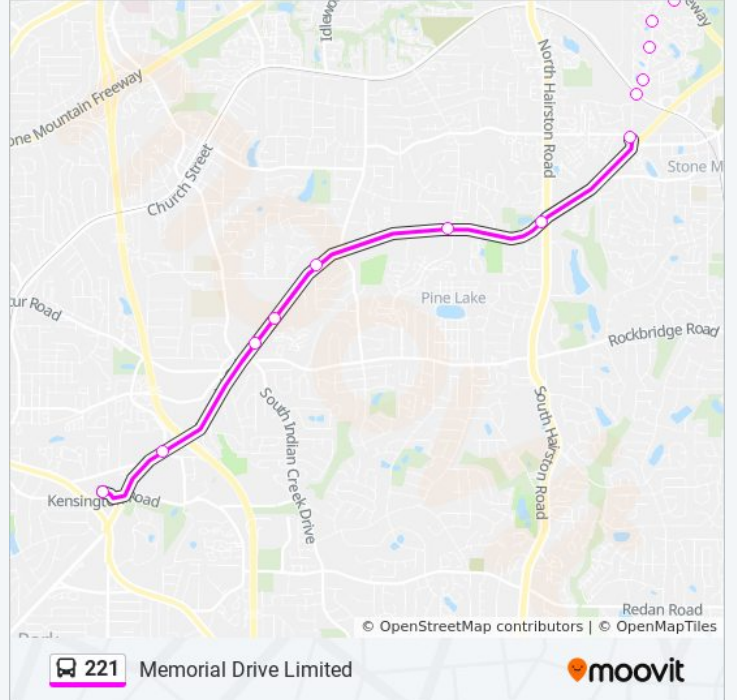

221 bus time schedules and route maps are available in an offline PDF at moovitapp.com. Use the [Moovit App](#) to see live bus times, train schedule or subway schedule, and step-by-step directions for all public transit in Atlanta.

[About Moovit](#) • [MaaS Solutions](#) • [Supported Countries](#) • [Mooviter Community](#)

© 2024 Moovit - All Rights Reserved

Check Live Arrival Times