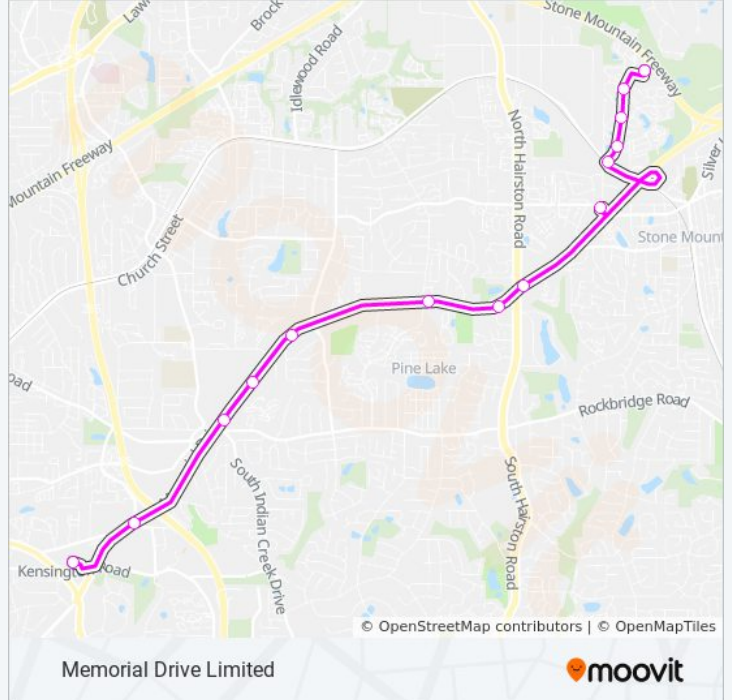

Memorial Dr @ Georgia Piedmont Tech College Dr

Memorial Dr @ 5019 (Gptc - North Entrance)

Memorial Dr @ 5211 (Stonemont Village Sc)

Memorial Dr @ Hambrick Rd

Memorial Dr @ Lauren Pkwy

Memorial Dr @ N Hairston Rd

221 bus Info

Direction: Goldsmith Park & Ride

Stops: 9

Trip Duration: 21 min

Line Summary:

Direction: Juliette Road

14 stops

[VIEW LINE SCHEDULE](#)

- Kensington Station
- Memorial Dr @ Camp Rd
- Memorial Dr @ Georgia Piedmont Tech College Dr
- Memorial Dr @ 5019 (Gptc - North Entrance)
- Memorial Dr @ 5211 (Stonemont Village Sc)
- Memorial Dr @ Hambrick Rd
- Memorial Dr @ Lauren Pkwy
- Memorial Dr @ N Hairston Rd
- Goldsmith Park & Ride
- E Ponce De Leon Ave @ Juliette Rd
- Juliette Rd @ Stone Mill Way
- Juliette Rd @ Tree Mountain Pky
- Juliette Rd @ Stone Mill Dr
- Juliette Rd @ 1551

221 bus Info

Direction: Juliette Road
Stops: 14
Trip Duration: 26 min
Line Summary:

Direction: Kensington Station

13 stops

[VIEW LINE SCHEDULE](#)

- Juliette Rd @ 1551
- Juliette Rd @ Wood Bend Dr (N)
- Juliette Rd @ Tree Mountain Pky
- Juliette Rd @ Wood Bend Dr (S)
- E Ponce De Leon Ave @ Juliette Rd
- Goldsmith Park & Ride
- Memorial Dr @ N Hairston Rd
- Memorial Dr @ Hambrick Rd
- Memorial Dr @ 5158 (Memorial Bend Sc)
- Memorial Dr @ 4988 (Gptc - North Entrance)
- Memorial Dr @ Georgia Piedmont Tech College Dr
- Memorial Dr @ Northern Ave
- Kensington Station