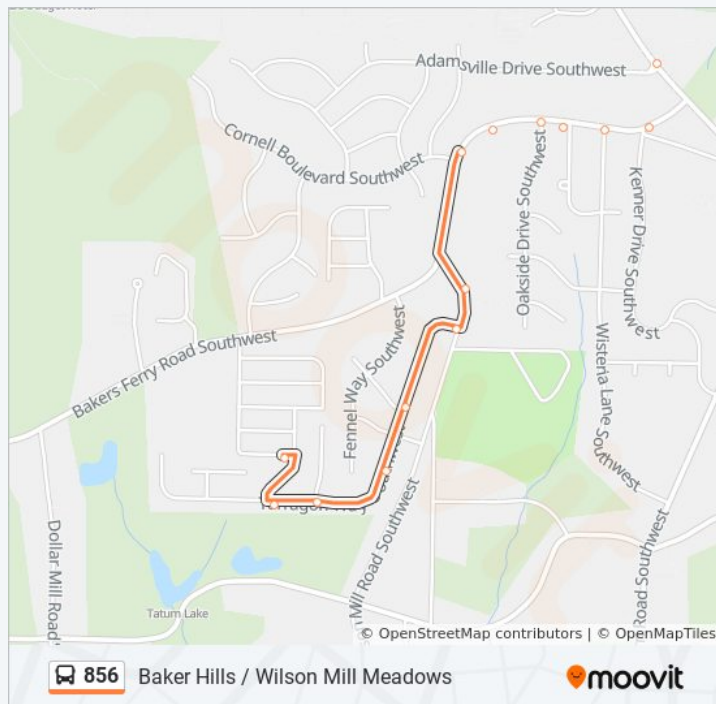

Waits Dr@Doster Dr

Waits Dr@Brewer Dr

Alex Dr@Alex Way

**Direction: H.E. Holmes Station**

41 stops

[VIEW LINE SCHEDULE](#)

Alex Dr@Alex Way

Tarragon Way SW @ Alex Way SW

Collier Dr NW @ Larchmont Dr NW

Collier Dr NW @ Linkwood Rd NW

Linkwood Rd@Linkwood Pl

Linkwood Rd@Tribble Ln

Linkwood Rd Nw@Hedgewood Dr NW

Burton Rd NW @ Linkwood Rd NW

Burton Rd Nw@2811

Burton Rd Nw@2736

Burton Rd Nw@Hedgewood Dr NW

Burton Rd Nw@Hollis Ter NW

Burton Rd Nw@Westland Blvd NW

Burton Rd Nw@Hamilton E Holmes Dr N

### 856 bus Info

**Direction:** H.E. Holmes Station

**Stops:** 41

**Trip Duration:** 21 min

**Line Summary:**

Hamilton E Holmes @ Martin L King Jr Dr

Hamilton E Holmes Station - Bus Loop