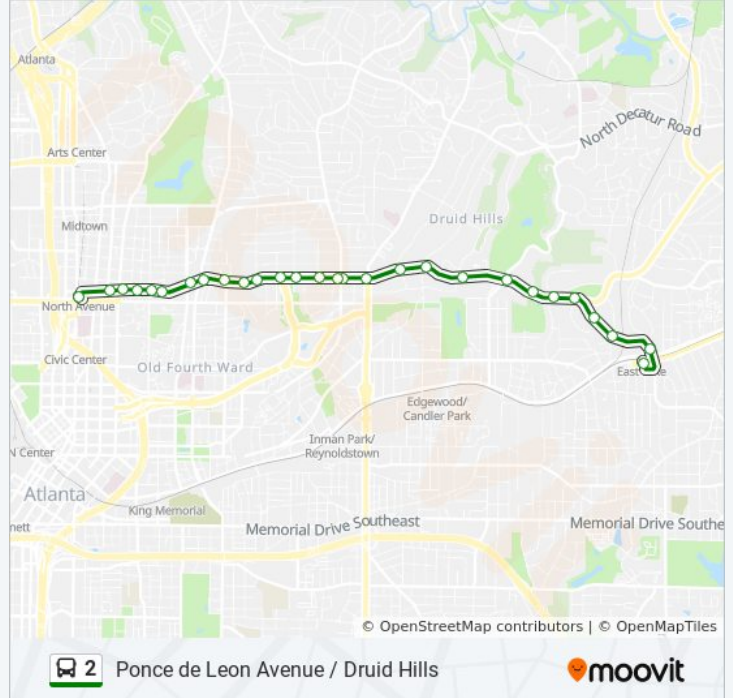

Ponce De Leon Ave NE @ 680

Ponce De Leon Ave NE @ Ponce De Leon Ct

Ponce De Leon Ave NE @ Monroe Dr NE

Ponce De Leon Ave NE @ Charles Allen Dr NE

Ponce De Leon Ave NE @ Durant Pl NE

Ponce De Leon Ave NE @ Argonne Ave NE

Ponce De Leon Ave NE @ Penn Ave NE

Ponce De Leon Ave NE @ Piedmont Ave NE

Ponce De Leon Ave NE @ Juniper St NE

W Peachtree St at Ponce De Leon Ave

2 bus time schedules and route maps are available in an offline PDF at moovitapp.com. Use the [Moovit App](#) to see live bus times, train schedule or subway schedule, and step-by-step directions for all public transit in Atlanta.

[About Moovit](#) · [MaaS Solutions](#) · [Supported Countries](#) · [Mooviter Community](#)

© 2024 Moovit - All Rights Reserved

Check Live Arrival Times