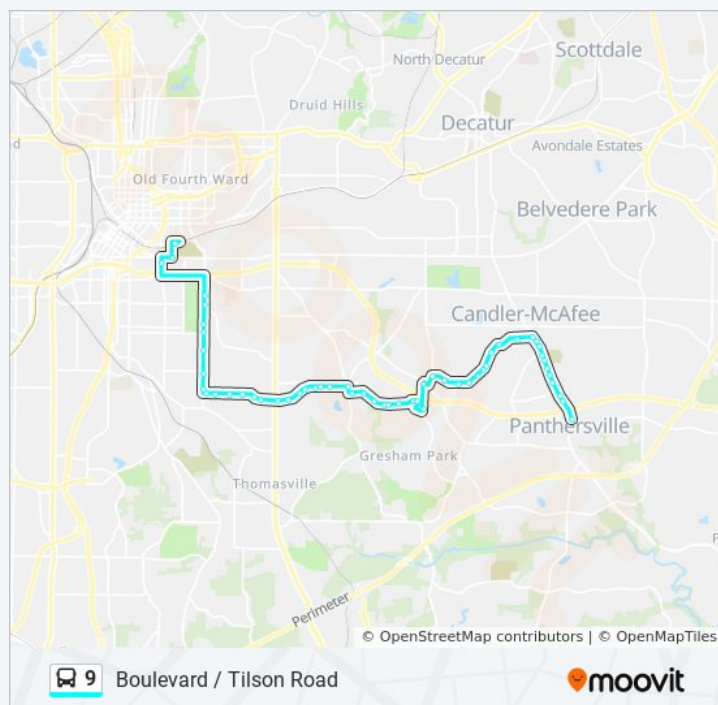

55 stops

[VIEW LINE SCHEDULE](#)

King Memorial Station

Grant St @ Memorial Dr

Hill St SE @ Woodward Ave SE

Boulevard Se@ Rosalia St

Boulevard Se@ Berne St

Boulevard Se@Delmar Ave SE

Custer Ave SE @ 930

Custer Ave SE @ Knob Hill Ct

Custer Ave SE @ Woodland Ave SE

Custer Ave SE @ Moreland Ave SE

Custer Ave SE @ 1278

Custer Ave Se@1403

Custer Ave SE @ the Manor

Eastland Rd SE @ Flatwood Dr SE

Eastland Rd Se@Glynn Dr SE

Eastland Rd Se@Hazel Dr SE

Eastland Rd SE @ Lake Dr SE

Cecilia Dr SE @ Bouldercrest Rd SE

9 bus Time Schedule

Rainbow Village Route Timetable:

Sunday	6:20 AM - 11:00 PM
Monday	5:40 AM - 11:40 PM
Tuesday	5:40 AM - 11:40 PM
Wednesday	5:40 AM - 11:40 PM
Thursday	5:40 AM - 11:40 PM
Friday	5:40 AM - 11:40 PM
Saturday	6:20 AM - 11:00 PM

9 bus Info

Direction: Rainbow Village

Stops: 55

Trip Duration: 45 min

Line Summary:

Cecilia Dr SE @ Brannen Rd SE

Brannen Rd @ Dianne Ct

Brannen Rd SE @ Rockcliff Rd SE