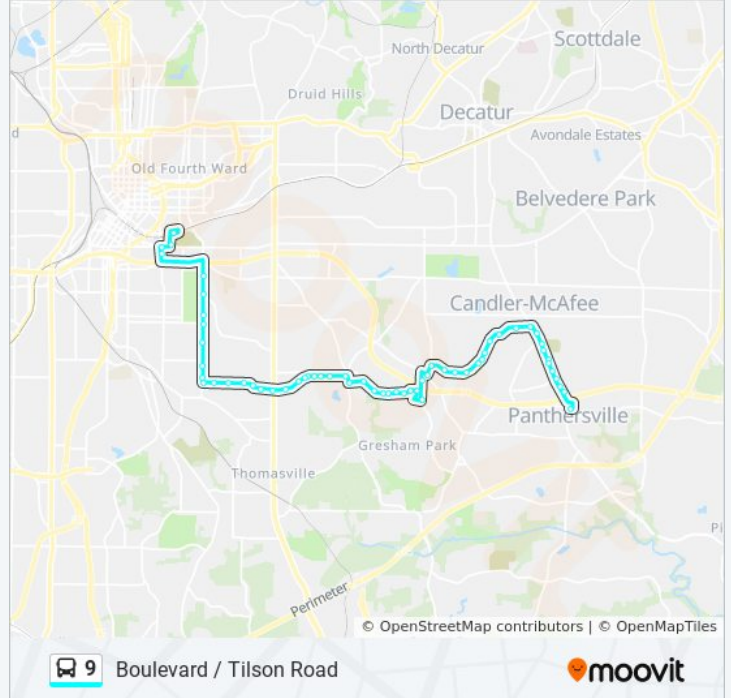

9 bus Info
Direction: King Memorial Station
Stops: 59
Trip Duration: 45 min
Line Summary:

- Rainbow Way @ Candler Rd
- Candler Rd @ Eastwyck Rd
- Candler Rd @ Winston Manor Dr
- Candler Rd @ Misty Waters Dr
- Candler Rd @ Valley Ridge Dr
- Candler Rd @ Ousley Ct
- Candler Rd @ Toney Dr
- Candler Rd @ Ellen Way
- Candler Rd @ Whites Mill Rd
- Candler Rd @ Oakland Ter
- Tilson Rd @ Candler Rd
- Tilson Rd @ Windyhill Rd
- Tilson Rd @ 2580
- Tilson Rd @ Bixler Cir
- Tilson Rd @ Tilson Cir
- Tilson Rd@Cranbrooke Dr
- Tilson Rd@Dawn Dr
- Tilson Rd@Wallingford Dr
- Tilson Rd@Mark Trl
- Tilson Rd @ 2128
- 2nd Ave @ Tilson Rd
- 2nd Ave SE @ Flat Shoals Rd SE

Custer Ave SE @ 930

Custer Ave SE @ Benteen Park Dr SE

Custer Ave SE @ Funston Ave SE

Custer Ave SE @ Boulevard SE

Boulevard SE @ Burroughs St

Boulevard SE @ Englewood Ave SE

Boulevard SE @ Hamilton Ave SE

Boulevard SE @ Atlanta Ave

Boulevard SE @ Delmar Ave

Boulevard Se@ Berne St SE

Boulevard SE @ Hansell St SE

Hill St SE @ Woodward Ave SE

Memorial Dr SE @ Hill St SE

Grant St @ Mlk Jr Dr

King Memorial Station

Direction: Rainbow Village

55 stops

[VIEW LINE SCHEDULE](#)

King Memorial Station

Grant St @ Memorial Dr

Hill St SE @ Woodward Ave SE

Boulevard Se@ Rosalia St

Boulevard Se@ Berne St

Boulevard Se@Delmar Ave SE