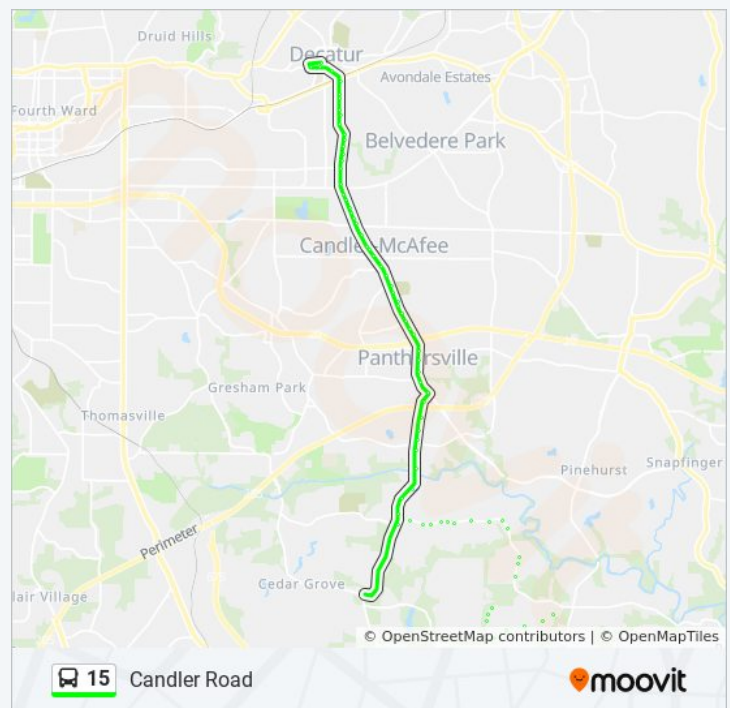

15 bus Info

Direction: Decatur Station

Stops: 74

Trip Duration: 44 min

Line Summary:

Flat Shoals Rd @ Fairlake Dr

Candler Rd @ Warren Rd

Candler Rd @ S Rainbow Dr

Candler Rd @ Rainbow Dr

Candler Rd @ Rainbow Way

Candler Rd @ Eastwyck Rd

Candler Rd @ Winston Manor Dr

Candler Rd @ Misty Waters Dr

Candler Rd @ Valley Ridge Dr

Candler Rd @ Ousley Ct

Candler Rd @ Toney Dr

S Candler St @ College Ave

E Trinity Pl @ Church St

W Trinity Pl @ Commerce Dr

W Trinity Pl @ Swanton Way

Decatur Station - Bus Loop

15 bus time schedules and route maps are available in an offline PDF at moovitapp.com. Use the [Moovit App](#) to see live bus times, train schedule or subway schedule, and step-by-step directions for all public transit in Atlanta.