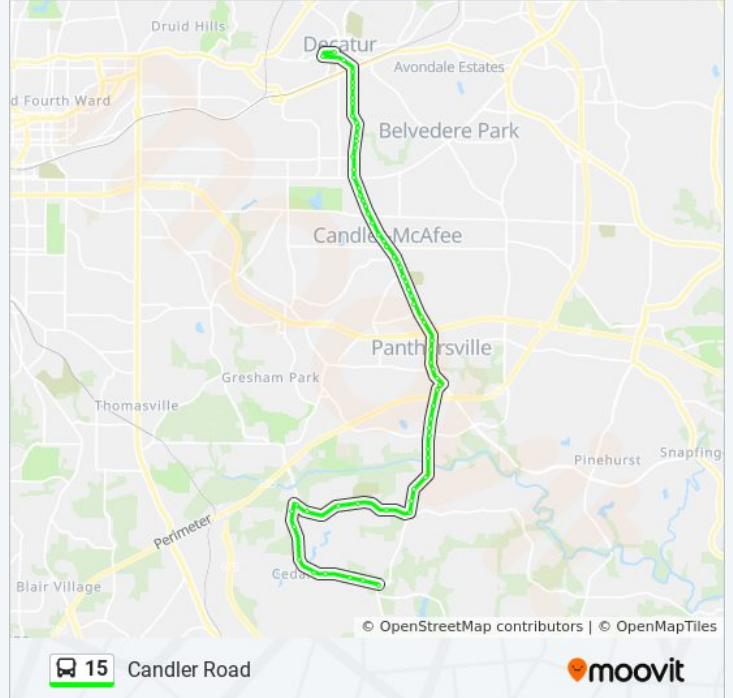

Use the Moovit App to find the closest 15 bus station near you and find out when is the next 15 bus arriving.

Direction: Cedar Grove

66 stops

[VIEW LINE SCHEDULE](#)

- Decatur Station - Bus Loop
- Swanton Way @ W Triniy Pl
- E Trinity Pl @ Church St
- S Candler St @ E College Ave
- S Candler St @ 184
- S Candler St @ E Dougherty St
- S Candler St @ E Hancock St
- S Candler St @ E Davis St
- S Candler St @ Kirk Rd
- S Candler St @ Buchanan Ter
- S Candler St @ Midway Rd
- S Candler St @ Brower St
- Candler St@Candler Dr
- Candler St @ E Pharr Rd
- Candler Rd @ Hosea L Williams Dr
- Candler Rd@Tupelo St SE
- Candler Rd @ Memorial Dr SE
- Candler Rd@Alston Dr SE
- Candler Rd@White Oak Dr
- Candler Rd@Dawes Ave
- Candler Rd @ Salmon Ave SE

15 bus Info

Direction: Cedar Grove

Stops: 66

Trip Duration: 44 min

Line Summary:

Candler Rd @ Glenwood Rd
Candler Rd @ Hillside Ave
Candler Rd @ Northview Ave
Candler Rd @ Mellville Ave
Candler Rd @ McAfee Rd
Candler Rd @ Tilson Rd
Candler Rd @ Candler Pky
Candler Rd @ Raleigh Rucker Way
Candler Rd @ Whites Mill Rd
Candler Rd @ Ellen Way
Candler Rd @ Toney Dr
Candler Rd @ 2365
Candler Rd @ Valley Ridge Dr
Candler Rd @ Winston Manor Dr
Candler Rd @ Eastwyck Rd
Candler Rd @ H F Shepherd Dr
Candler Rd @ Rainbow Dr
Candler Rd @ S Rainbow Dr
Candler Rd @ Flat Shoals Rd
Flat Shoals Rd @ 3592
Panthersville Rd @ Flat Shoals Rd
Panthersville Rd@2929
Panthersville Rd@Glen Hollow Dr
Panthersville Rd@3073
Panthersville Rd @ Clifton Springs Rd
Panthersville Rd @ Clifton Springs Rd
Panthersville Rd@3303
Panthersville Rd@Oakvale Rd
Panthersville Rd@Rovena Ct
Panthersville Rd@River Tree Dr
Panthersville Rd@River Summit Ln
Panthersville Rd @ River Rd
River Rd @ River Lake Shore

Bouldercrest Rd @ Cedar Valley Ln

Bouldercrest Rd @ Loveless Dr

Bouldercrest Rd @ Bouldercrest Park Rd

Panthersville Rd @ Bouldercrest Rd

Direction: Cedar Grove Via the Gallery at South Dekalb

67 stops

[VIEW LINE SCHEDULE](#)