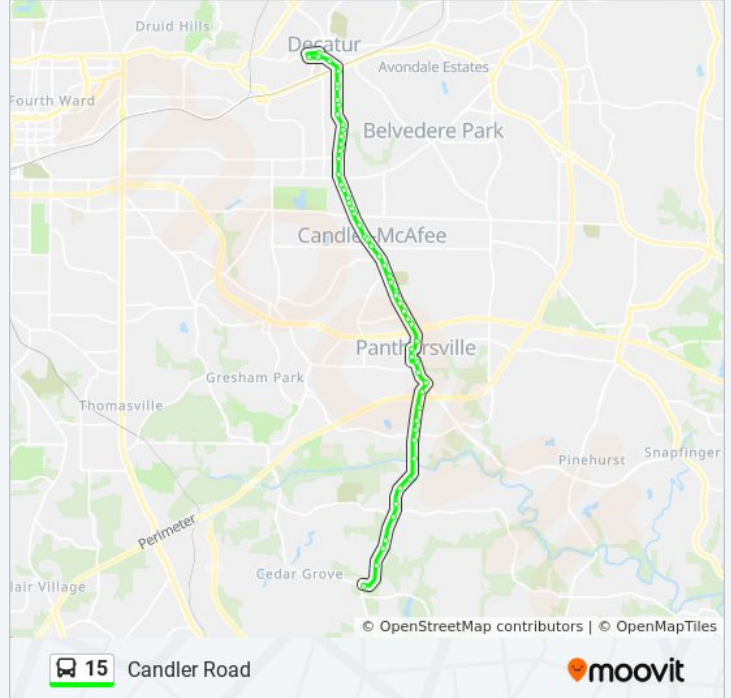

S Candler St @ Dougherty St

S Candler St @ 206

S Candler St @ College Ave

E Trinity Pl @ Church St

W Trinity Pl @ Commerce Dr

W Trinity Pl @ Swanton Way

Decatur Station - Bus Loop

Direction: Decatur Station Via the Gallery at South Dekalb

Sunday	9:10 AM - 9:11 PM
Monday	9:36 AM - 9:15 PM
Tuesday	9:36 AM - 9:15 PM
Wednesday	9:36 AM - 9:15 PM
Thursday	9:36 AM - 9:15 PM
Friday	9:36 AM - 9:15 PM
Saturday	9:10 AM - 9:11 PM

15 bus Info

Direction: Decatur Station Via the Gallery at South Dekalb

Stops: 57

Trip Duration: 35 min

Line Summary:

Candler Rd @ Rainbow Way
Candler Rd @ Eastwyck Rd
Candler Rd @ Winston Manor Dr
Candler Rd @ Misty Waters Dr
Candler Rd @ Valley Ridge Dr
Candler Rd @ Ousley Ct
Candler Rd @ Toney Dr
Candler Rd @ Ellen Way
Candler Rd @ Whites Mill Rd
Candler Rd @ Oakland Ter
Candler Rd @ Tilson Rd
Candler Rd @ McAfee Rd
Candler Rd@Mellville Ave
Candler Rd @ Northview Ave
Candler Rd@Hillside Ave
Candler Rd @ Glenwood Rd
Candler Rd@Eastwood Dr
Candler Rd@Amelia Ave
Candler Rd@White Oak Dr
Candler Rd@Alston Dr
Candler Rd @ 240
Candler Rd @ Tupelo St
Candler Rd @ Chevelle Ln NE
S Candler St @ E Pharr Rd
S Candler St @ Candler Dr
S Candler St @ Overlook Bluff
S Candler St @ Midway Rd
S Candler St @ Buchanan Ter
S Candler St @ Kirk Rd
S Candler St @ Davis St
S Candler St @ Hancock St
S Candler St @ Dougherty St
S Candler St @ 206

S Candler St @ College Ave

E Trinity Pl @ Church St

W Trinity Pl @ Commerce Dr

W Trinity Pl @ Swanton Way

Decatur Station - Bus Loop

15 bus time schedules and route maps are available in an offline PDF at moovitapp.com. Use the [Moovit App](#) to see live bus times, train schedule or subway schedule, and step-by-step directions for all public transit in Atlanta.