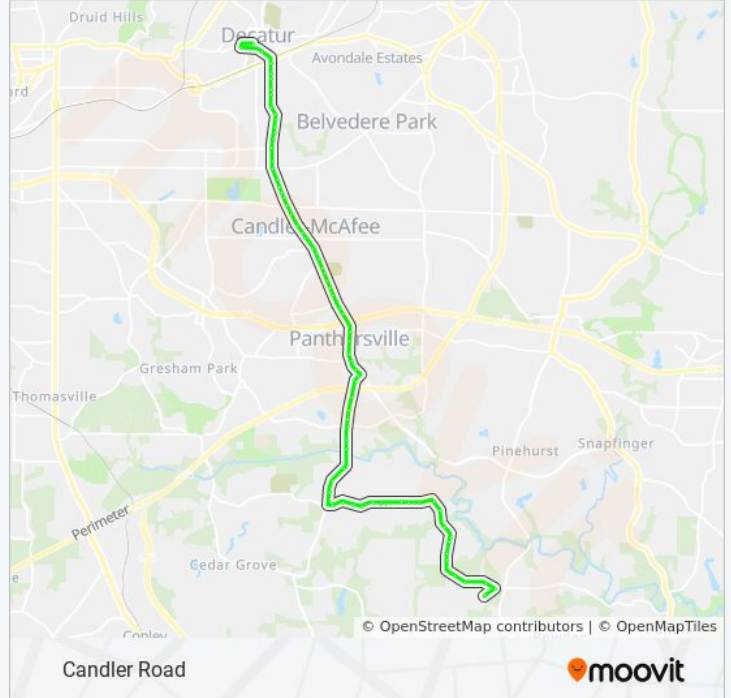

Direction: County Line

74 stops

[VIEW LINE SCHEDULE](#)

Decatur Station - Bus Loop
Swanton Way @ W Triniy Pl
E Trinity Pl @ Church St
S Candler St @ E College Ave
S Candler St @ 184
S Candler St @ E Dougherty St
S Candler St @ E Hancock St
S Candler St @ E Davis St
S Candler St @ Kirk Rd
S Candler St @ Buchanan Ter
S Candler St @ Midway Rd

15 bus Info

Direction: County Line

Stops: 74

Trip Duration: 44 min

Line Summary:

S Candler St @ Brower St
Candler St@Candler Dr
Candler St @ E Pharr Rd
Candler Rd @ Hosea L Williams Dr
Candler Rd@Tupelo St SE
Candler Rd @ Memorial Dr SE
Candler Rd@Alston Dr SE
Candler Rd@White Oak Dr
Candler Rd@Dawes Ave
Candler Rd @ Salmon Ave SE
Candler Rd @ Glenwood Rd
Candler Rd @ Hillside Ave
Candler Rd @ Northview Ave
Candler Rd @ Mellville Ave
Candler Rd @ McAfee Rd
Candler Rd @ Tilson Rd
Candler Rd @ Candler Pky
Candler Rd @ Raleigh Rucker Way
Candler Rd @ Whites Mill Rd
Candler Rd @ Ellen Way
Candler Rd @ Toney Dr
Candler Rd @ 2365
Candler Rd @ Valley Ridge Dr
Candler Rd @ Winston Manor Dr
Candler Rd @ Eastwyck Rd
Candler Rd @ H F Shepherd Dr
Candler Rd @ Rainbow Dr
Candler Rd @ S Rainbow Dr
Candler Rd @ Flat Shoals Rd
Flat Shoals Rd @ 3592
Panthersville Rd @ Flat Shoals Rd
Panthersville Rd@2929
Panthersville Rd@Glen Hollow Dr

River Rd @ Mortons Landing Dr

River Rd@Old River Rd

River Rd @ Ridgetop Dr

River Rd @ Bosenberry Way

River Rd @ Linecrest Rd

Linecrest Rd @ 3800

Direction: Decatur Station

74 stops

S Candler St @ College Ave

E Trinity Pl @ Church St

W Trinity Pl @ Commerce Dr

W Trinity Pl @ Swanton Way

Decatur Station - Bus Loop

15 bus time schedules and route maps are available in an offline PDF at moovitapp.com. Use the [Moovit App](#) to see live bus times, train schedule or subway schedule, and step-by-step directions for all public transit in Atlanta.