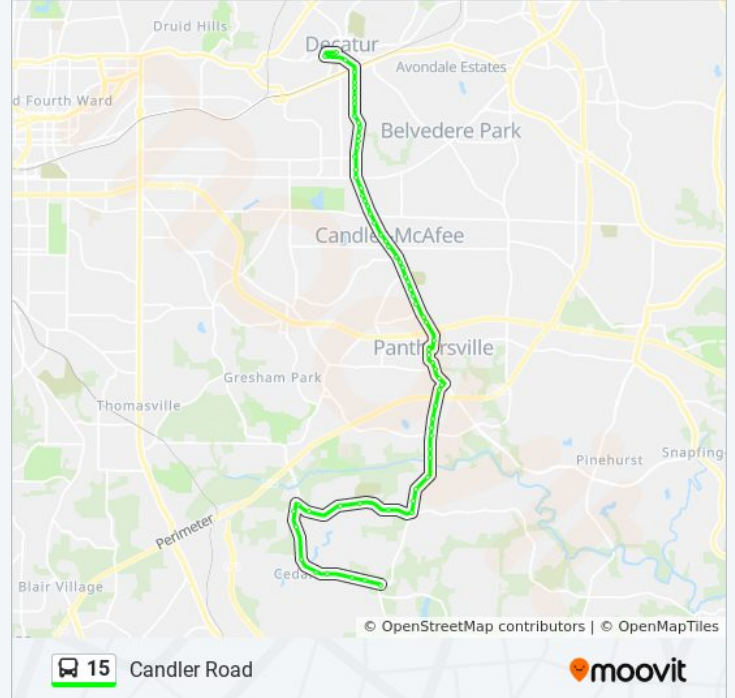

Candler Rd @ Memorial Dr SE

Candler Rd@Alston Dr SE

Candler Rd@White Oak Dr

Candler Rd@Dawes Ave

Candler Rd @ Salmon Ave SE

Candler Rd @ Glenwood Rd

Candler Rd @ Hillside Ave

Candler Rd @ Northview Ave

Candler Rd @ Mellville Ave

Candler Rd @ McAfee Rd

Candler Rd @ Tilson Rd

Candler Rd @ Candler Pky

Candler Rd @ Raleigh Rucker Way

Candler Rd @ Whites Mill Rd

Candler Rd @ Ellen Way

Candler Rd @ Toney Dr

Candler Rd @ 2365

Candler Rd @ Valley Ridge Dr

Candler Rd @ Winston Manor Dr

Candler Rd @ Eastwyck Rd

Candler Rd @ H F Shepherd Dr

South Dekalb Mall (Macy'S)

South Dekalb Mall (Picadilly)

Candler Rd @ S Rainbow Dr

Candler Rd @ Flat Shoals Rd

Flat Shoals Rd @ 3592

Panthersville Rd @ Flat Shoals Rd

Panthersville Rd@2929

Panthersville Rd@Glen Hollow Dr

Panthersville Rd@3073

Panthersville Rd @ Clifton Springs Rd

Panthersville Rd @ Clifton Springs Rd

Panthersville Rd@3303