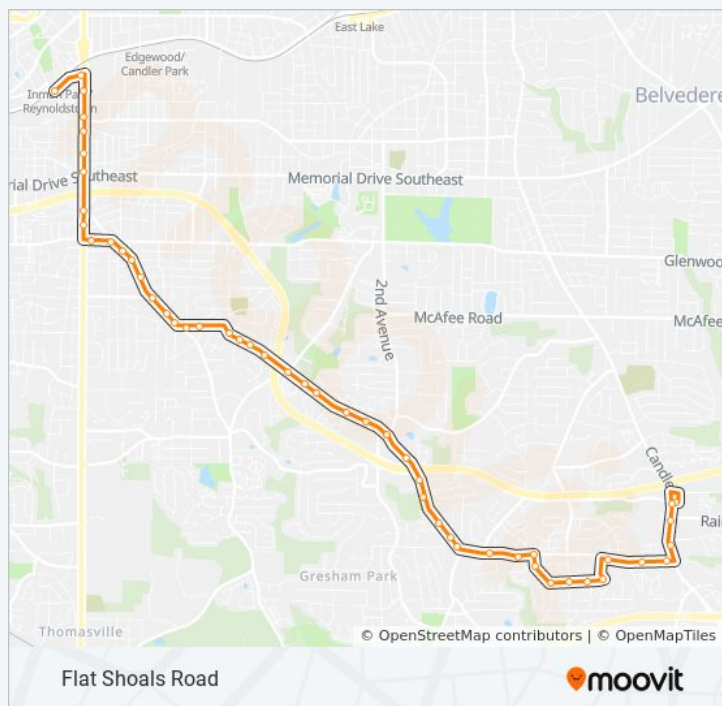

Flat Shoals Rd @ Leafwood Trl

Flat Shoals Rd @ Clifton Church Rd SE

Flat Shoals Rd @ Norma Cir

Flat Shoals Rd @ Battlecrest Dr

Flat Shoals Rd @ Battle Forrest Dr

Battle Forrest Dr @ Manassas Ln

Bull Run Dr @ Battle Forrest Dr

Bull Run Dr @ Lloyd Rd

Bull Run Dr @ Cohasset Ln

Bull Run Dr @ Norgate Ln

Flat Shoals Rd @ Williamsburg Way

Flat Shoals Rd @ 3491

Flat Shoals Rd @ Candler Rd

Candler Rd @ S Rainbow Dr

Candler Rd @ Rainbow Dr

Candler Rd @ Rainbow Way

Rainbow Way @ Candler Rd

Direction: Rainbow Village Via Whites Mill Drive

51 stops

[VIEW LINE SCHEDULE](#)

Inman Park/Reynoldstown Station - North Loop

Dekalb Ave NE @ Degrass Ave NE