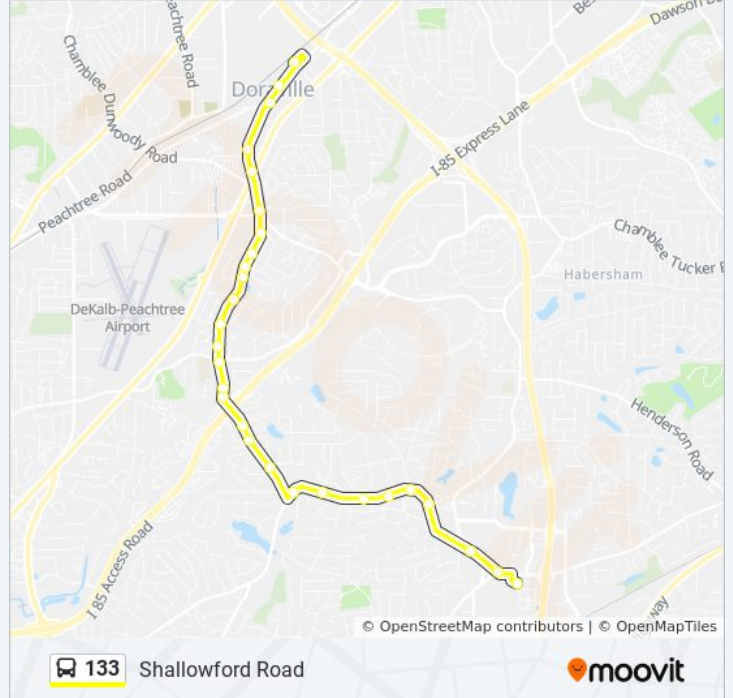

Use the Moovit App to find the closest 133 bus station near you and find out when is the next 133 bus arriving.

**Direction: Doraville Station**

29 stops

[VIEW LINE SCHEDULE](#)

- Ranchwood Dr @ Weems Rd
- Lavista Rd @ Ranchwood Dr
- Briarcliff Rd NE @ Henderson Mill Rd
- Briarcliff Rd NE @ Randolph Rd NE
- Briarcliff Rd @ Briarcliff Way
- Briarcliff Rd @ Cravey Dr
- Briarcliff Rd @ Briarcrest Trl
- Briarcliff Rd @ Hawthorne Dr
- Briarcliff Rd @ Brookdale Dr
- Shallowford Rd NE @ Melinda Dr NE
- Shallowford Rd NE @ Flair Knoll Dr NE
- Shallowford Rd NE @ Lake Flair Cir NE
- Shallowford Rd NE @ Briarlake Ct NE
- Shallowford Rd NE @ Frontier Trl
- Shallowford Rd NE @ 2739
- Shallowford Rd NE @ Dresden Dr NE
- Shallowford Rd NE @ 2865
- Shallowford Rd NE @ Woodside Way
- Shallowford Rd NE @ Whispering Hills Dr
- Shallowford Rd NE @ Shallowford Pl
- Shallowford Rd NE @ Beverly Hills Dr
- Shallowford Rd NE @ Ortega Way

**133 bus Info**

**Direction:** Northlake Mall

**Stops:** 28

**Trip Duration:** 20 min

**Line Summary:**

Shallowford Rd NE @ Flair Knoll Dr NE

Briarcliff Rd @ Shallowford Rd

Briarcliff Rd @ Brookdale Dr

Briarcliff Rd @ Hawthorne Dr

Briarcliff Rd @ Briarcrest Trl

Briarcliff Rd@Cravey Dr

Briarcliff Rd @ Briarcliff Way

Briarcliff Rd @ Henderson Mill Rd

Briarcliff Rd @ Lavista Rd

Ranchwood Dr @ Weems Rd

133 bus time schedules and route maps are available in an offline PDF at [moovitapp.com](https://moovitapp.com). Use the [Moovit App](#) to see live bus times, train schedule or subway schedule, and step-by-step directions for all public transit in Atlanta.