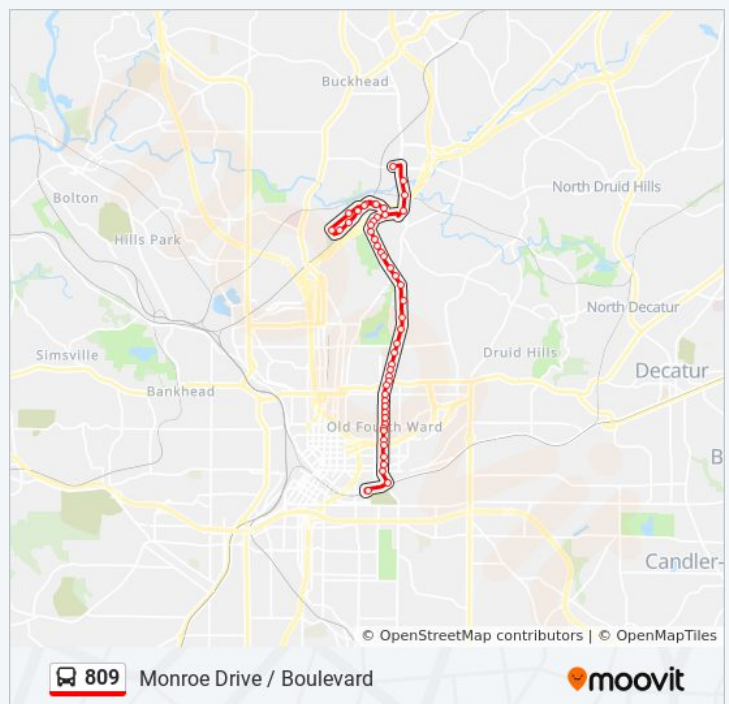

Monroe Dr NE @ Virginia Ave NE

Monroe Dr Ne@Cooledge Ave NE

Monroe Dr@Park Dr

Monroe Dr Ne@Amsterdam Ave NE

Monroe Dr NE @ Dutch Valley Rd NE

Monroe Dr NE @ Yorkshire Rd NE

Monroe Dr NE @ Piedmont Ave NE

**809 bus Time Schedule**

Lindbergh Center Station Via Armour Drive Route

Timetable:

Sunday	Not Operational
Monday	5:25 AM - 6:05 PM
Tuesday	5:25 AM - 6:05 PM
Wednesday	5:25 AM - 6:05 PM
Thursday	5:25 AM - 6:05 PM
Friday	5:25 AM - 6:05 PM
Saturday	Not Operational

**809 bus Info**

**Direction:** Lindbergh Center Station Via Armour Drive

**Stops:** 48

**Trip Duration:** 40 min

**Line Summary:**

Monroe Dr NE @ 1605 (Ansley Mall)

Monroe Dr NE @ 1705

Monroe Dr Ne@Allen Rd NE