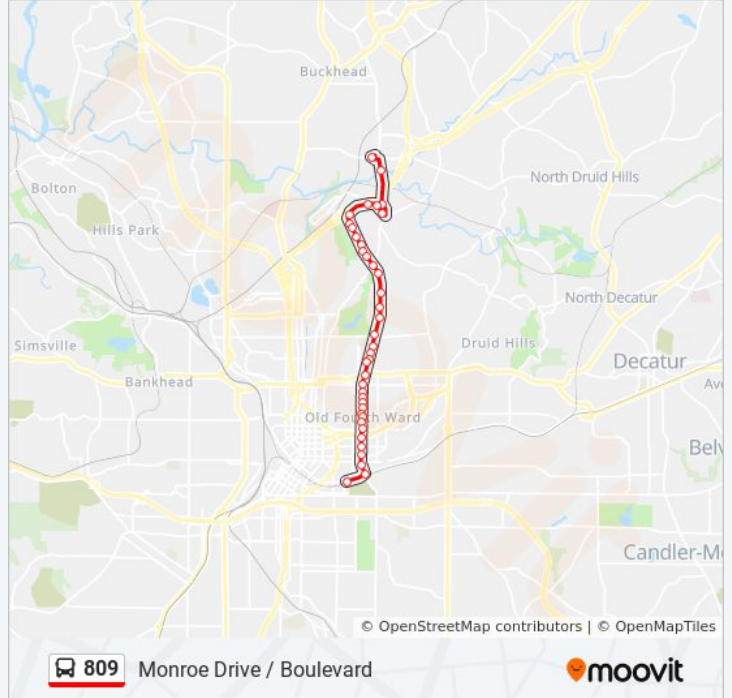

Monroe Dr NE @ Greenwood Ave NE

**809 bus Time Schedule**

King Memorial Station Route Timetable:

Sunday	6:00 AM - 11:20 PM
Monday	10:00 AM - 11:20 PM
Tuesday	10:00 AM - 11:20 PM
Wednesday	10:00 AM - 11:20 PM
Thursday	10:00 AM - 11:20 PM
Friday	10:00 AM - 11:20 PM
Saturday	6:00 AM - 11:20 PM

**809 bus Info**

**Direction:** King Memorial Station

**Stops:** 34

**Trip Duration:** 32 min

**Line Summary:**

Boulevard NE @ Ponce De Leon Ave  
 Boulevard NE @ North Ave NE  
 Boulevard NE @ Morgan St NE  
 Boulevard NE @ Angier Ave NE  
 Boulevard NE @ Ralph McGill Blvd NE  
 Boulevard NE @ East Ave NE  
 Boulevard NE @ Highland Ave NE  
 Boulevard NE @ Cain St NE  
 Boulevard NE @ Irwin St NE  
 Boulevard NE @ Old Wheat St NE  
 Boulevard SE @ Chamberlain St SE  
 Boulevard SE @ Decatur St SE  
 King Memorial Station

**Direction: King Memorial Station Via Armour Drive**

45 stops

[VIEW LINE SCHEDULE](#)

Lindbergh Center Station - South Loop/Lindbergh Dr

Piedmont Rd NE @ Garson Dr NE

Piedmont Rd NE @ Piedmont Cir NE

Piedmont Cir NE @ 1911

**Direction: Lindbergh Center Station**

37 stops

**809 bus Time Schedule**

Lindbergh Center Station Route Timetable:

King Memorial Station

Boulevard SE @ Decatur St SE

Boulevard SE @ Edgewood Ave SE

Boulevard NE @ Old Wheat St NE