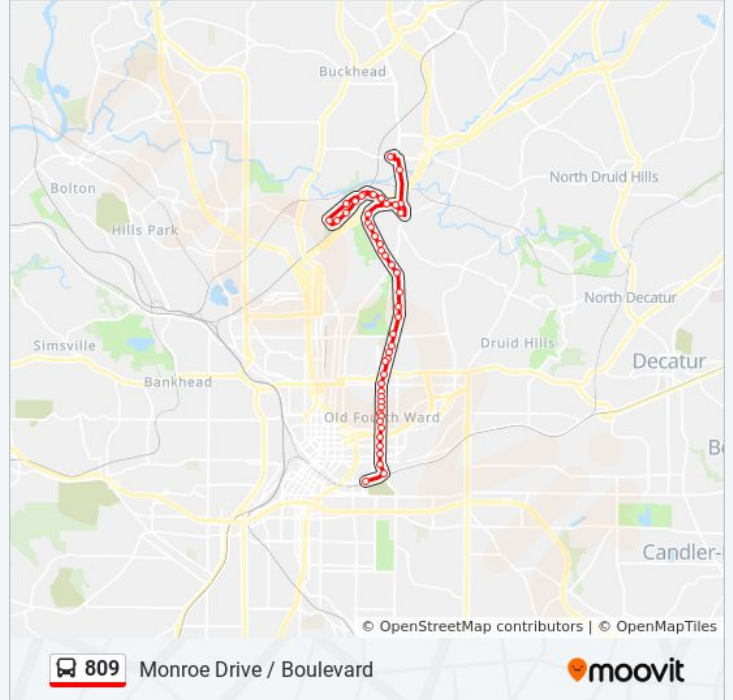

**Direction: King Memorial Station Via Armour Drive**

45 stops

[VIEW LINE SCHEDULE](#)

Lindbergh Center Station - South Loop/Lindbergh Dr

Piedmont Rd NE @ Garson Dr NE

Piedmont Rd NE @ Piedmont Cir NE

Piedmont Cir NE @ 1911

**809 bus Info**

**Direction:** King Memorial Station Via Armour Drive

**Stops:** 45

**Trip Duration:** 47 min

**Line Summary:**

Armour Dr @ Ottley Dr  
 Armour Dr @ Armour Cir  
 Monroe Dr Ne@1942  
 Monroe Dr@Wimbledon Rd  
 Monroe Dr Ne@Rock Springs Rd NE  
 Monroe Dr Ne@Piedmont Way NE  
 Monroe Dr Ne@Montgomery Ferry Dr NE  
 Monroe Dr Ne@1705  
 Monroe Dr @ 1544  
 Monroe Dr Ne@Piedmont Ave NE  
 Monroe Dr NE @ Yorkshire Rd NE  
 Monroe Dr NE @ Dutch Valley Rd NE  
 Monroe Dr Ne@Amsterdam Ave NE  
 Monroe Dr Ne@Park Dr NE  
 Monroe Dr Ne@Cooledge Ave NE  
 Monroe Dr NE @ 8th St NE  
 Monroe Dr NE @ Greenwood Ave NE  
 Boulevard NE @ Ponce De Leon Ave  
 Boulevard NE @ North Ave NE  
 Boulevard NE @ Morgan St NE  
 Boulevard NE @ Angier Ave NE  
 Boulevard NE @ Ralph McGill Blvd NE  
 Boulevard NE @ East Ave NE  
 Boulevard NE @ Highland Ave NE  
 Boulevard NE @ Cain St NE  
 Boulevard NE @ Irwin St NE  
 Boulevard NE @ Old Wheat St NE  
 Boulevard SE @ Chamberlain St SE  
 Boulevard SE @ Decatur St SE  
 King Memorial Station

**Direction: Lindbergh Center Station**

37 stops

**809 bus Time Schedule**

Lindbergh Center Station Route Timetable:

King Memorial Station

Boulevard SE @ Decatur St SE

Boulevard SE @ Edgewood Ave SE

Boulevard NE @ Old Wheat St NE