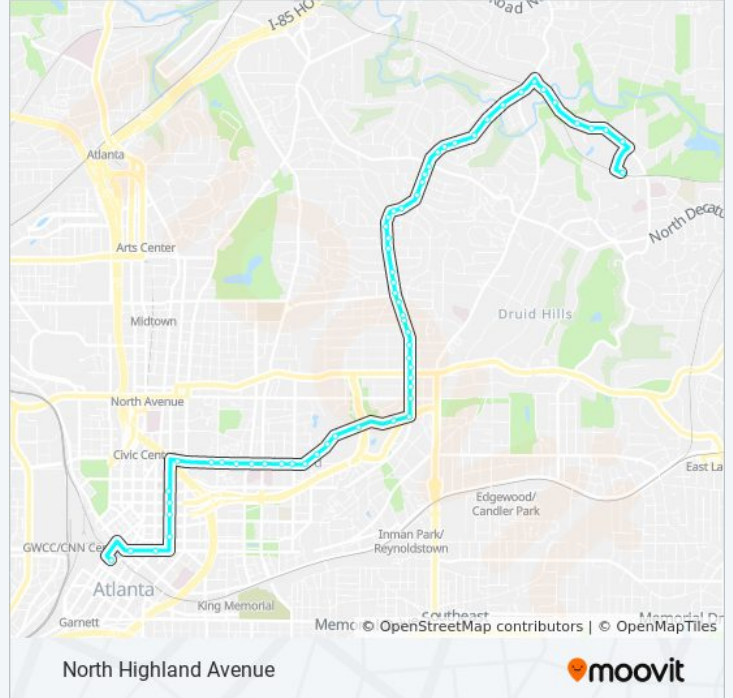

Direction: Five Points Station

60 stops

[VIEW LINE SCHEDULE](#)

Michael St @ Rollins Way
Clifton Rd NE @ 1599
Clifton Rd NE @ Turner Ln
Clifton Rd NE @ Emory Point Dr
Clifton @ Villa International
Clifton Rd NE @ Old Briarcliff Way
Clifton Rd NE @ Biltmore Dr NE
Briarcliff Rd NE @ Clifton Rd NE
Johnson Rd NE @ Briarcliff Rd NE
Johnson Rd Ne@Noble Dr NE
Johnson Rd Ne@Pasadena Ave
Johnson Rd Ne@Meadowdale Ave
Johnson Rd Ne@Noble Dr NE
Johnson Rd Ne@Homestead Ave
Johnson Rd Ne@Beech Valley Rd
N Highland Ave @ E Rock Springs Rd
N Highland Ave NE @ Cumberland Rd
N Highland Ave NE @ Reeder Cir
N Highland Ave @ University Dr
N Highland Ave @ Lanier Pl

816 bus Info

Direction: Five Points Station

Stops: 60

Trip Duration: 37 min

Line Summary:

N Highland Ave @ Wessyngton Rd
N Highland Ave @ Morningside Dr
N Highland Ave NE @ Courtenay Dr NE
N Highland Ave NE @ Mclynn Ave
N Highland Ave NE @ Amsterdam Ave
N Highland Ave NE @ Glen Arden Way
N Highland Ave NE @ Los Angeles Ave
N Highland Ave @ Virginia Ave
N Highland Ave N@Virginia Ave
N Highland Ave NE @ Adair Ave NE
N Highland Ave NE @ Rosedale Dr
N Highland Ave NE @ Drewry St
N Highland Ave NE @ Briarcliff Pl
N Highland Ave N@Saint Charles Ave
N Highland Ave NE @ St Augustine Pl
N Highland Ave NE @ Ponce De Leon Ave NE
N Highland Ave NE @ Blue Ridge Ave NE
N Highland Ave @ North Ave
N Highland Ave NE @ John Lewis Freedom Pkwy NE
John Lewis Freedom Pkwy NE @ Carter Center Entr
Ralph McGill Blvd NE @ John Lewis Freedom Pkwy NE
Ralph McGill Blvd Ne@760
Ralph McGill Blvd @ Ashley Ave
Ralph McGill Blvd Ne@680
Ralph McGill Blvd NE @ Fortune St NE
Ralph McGill Blvd NE @ Glen Iris Dr N
Ralph McGill Blvd NE @ 530
Ralph McGill Blvd Ne@Boulevard NE
Ralph McGill Blvd Ne@Parkway Dr NE
Ralph McGill Blvd Ne@Felton Dr NE
Ralph McGill Blvd Ne@Central Park Pl