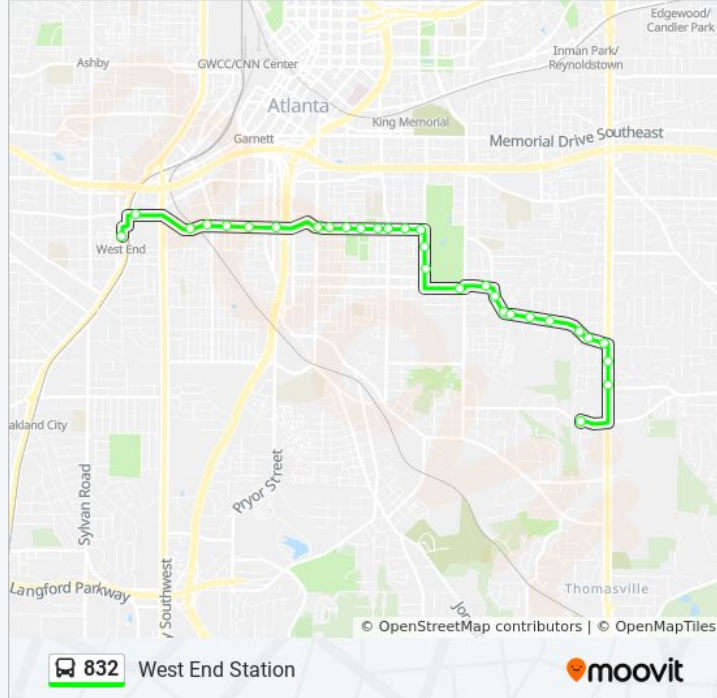

Use the Moovit App to find the closest 832 bus station near you and find out when is the next 832 bus arriving.

Direction: West End Station

29 stops

[VIEW LINE SCHEDULE](#)

- Woodland Ave SE @ Custer Ave SE
- Moreland Ave SE @ Eastland Rd SE
- Moreland Ave SE @ Village Creek Lndg
- United Ave @ Moreland Ave SE
- United Ave @ Woodland Ave SE
- United Ave SE @ Underwood Ave
- United Ave @ Walker Ave SE
- United Ave SE @ Trestletree Ct
- United Ave @ Edie Ave SE
- United Ave @ Charles Bank Ave
- Atlanta Ave SE @ Marion Ave SE
- Atlanta Ave SE @ Boulevard SE
- Atlanta Ave SE @ Cherokee Ave SE
- Cherokee Ave SE @ Bass St SE
- Georgia Ave SE @ Cherokee Ave SE
- Georgia Ave SE @ Grant St SE
- Georgia Ave SE @ Hill St SE
- Georgia Ave SE @ Grant Ter SE
- Georgia Ave SE @ Ami St SE
- Georgia Ave SE @ Martin St SE
- Georgia Ave SE @ Fraser St SE
- Georgia Ave @ Hank Aaron Dr

832 bus Info

Direction: West End Station

Stops: 29

Trip Duration: 22 min

Line Summary:

Ralph D Abernath Blvd @ Central Ave

Ralph D Abernathy Blvd @ Cooper St

Ralph D Abernathy Blvd @ Ira St

Ralph D Abernathy Blvd @ Mcdaniel Stsw

Ralph D Abernathy Blvd @ Humphrie St

Ralph D Abernathy Blvd @ Murphy Ave

West End Station

Direction: Woodland Avenue

39 stops

[VIEW LINE SCHEDULE](#)

West End Station

Direction: Woodland Avenue

Stops: 39

Trip Duration: 25 min

Line Summary:

Cherokee Ave SE @ Bass St SE

Cherokee Ave SE @ Grant Park PI SE

Atlanta Ave @ Cherokee Ave

Atlanta Ave SE @ Boulevard SE