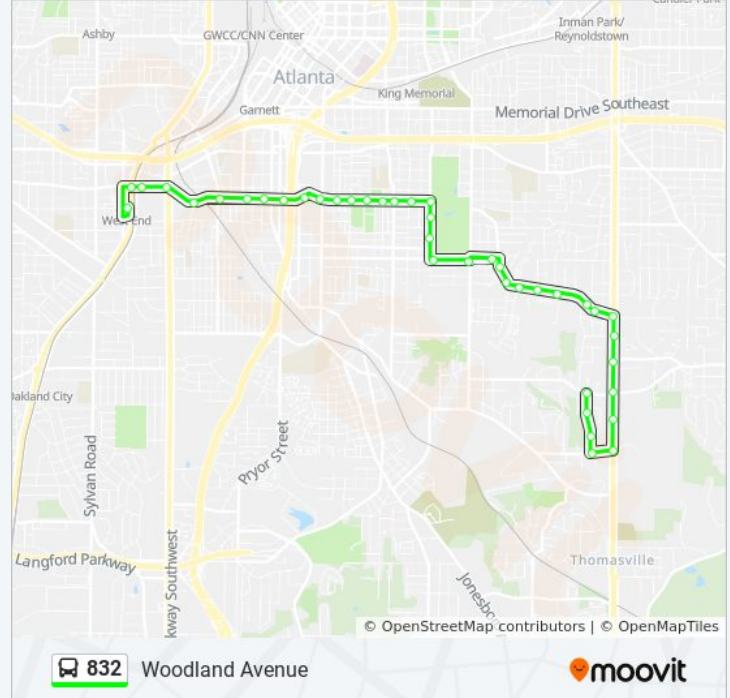

Cherokee Ave SE @ Bass St SE

Cherokee Ave SE @ Grant Park PI SE

Atlanta Ave @ Cherokee Ave

Atlanta Ave SE @ Boulevard SE

Atlanta Ave SE @ Marion Ave SE

United Ave @ Home Ave SE

United Ave @ Edie Ave SE

United Ave @ Avondale Ave

United Ave @ Walker Ave SE

United Ave @ Underwood Ave

United Ave @ Woodland Ave

United Ave @ Moreland Ave SE

Moreland Ave @ Vickers St

Moreland Ave SE @ Eastland Rd SE

Moreland Ave SE @ Custer Ave SE

Moreland Ave @ 1475

Moreland Ave SE @ Moreland Dr SE

Moreland Dr @ Woodland Ave

Woodland Ave SE @ 1608

Woodland Ave SE @ Woodland Cir SE

Woodland Ave SE @ Custer Ave SE

832 bus time schedules and route maps are available in an offline PDF at moovitapp.com. Use the [Moovit App](#) to see live bus times, train schedule or subway schedule, and step-by-step directions for all public transit in Atlanta.

[About Moovit](#) · [MaaS Solutions](#) · [Supported Countries](#) · [Mooviter Community](#)

© 2024 Moovit - All Rights Reserved

Check Live Arrival Times