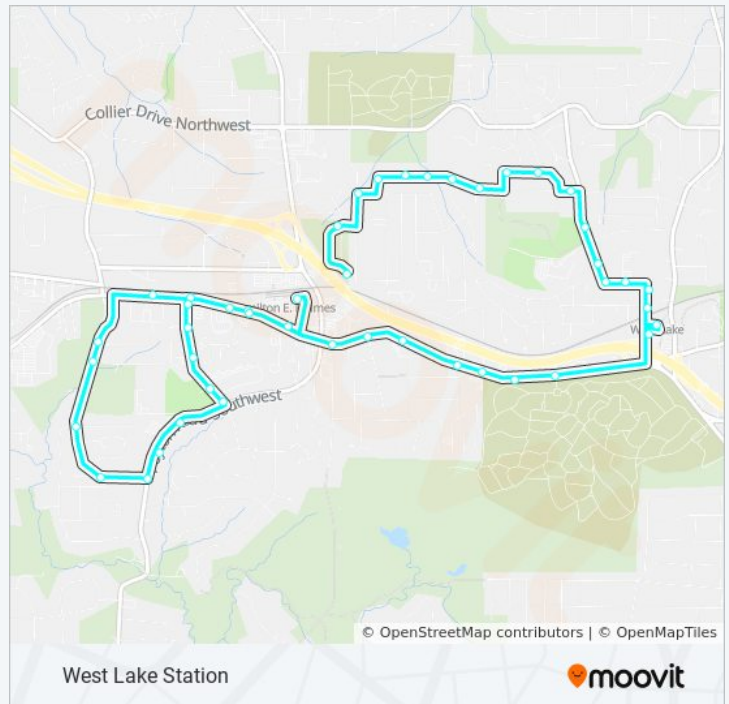

Saturday

6:10 AM - 11:10 PM

867 bus Info

Direction: West Lake Station

Stops: 45

Trip Duration: 26 min

Line Summary:

Martin L King Jr Dr SW @ 2800

Harlan Rd SW @ Emerald Ct SW

Harlan Rd SW @ Tee Rd SW

Harlan Rd SW @ Fielding Ln SW

Harlan Rd SW @ Haldane Dr SW

Harlan Rd SW @ Peyton Rd SW

Peyton Rd SW @ 360

Peyton Rd SW @ 294

Peyton Pl @ Peyton Rd