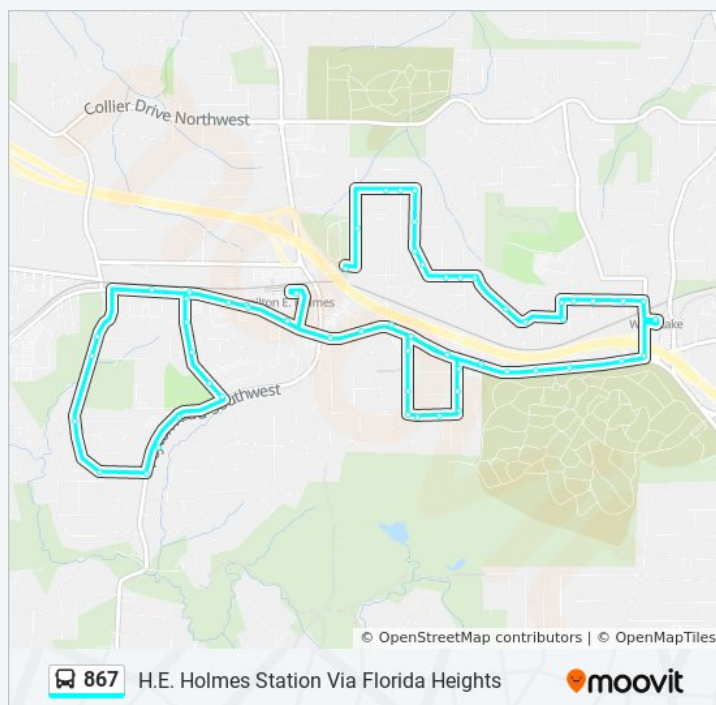

Penelope Rd Nw@Anderson Ave SW

West Lake Station - West Loop

Anderson Ave @ Martin Luther King J D

Martin L King Jr Dr SW @ Anderson Ave NW

Martin L King Jr Dr SW @ 2001

Martin L King Jr Dr SW @ 2051

Martin L King Jr Dr SW @ 2085

Martin L King Jr Dr SW @ Wilson Ave

Martin L King Jr Dr SW @ Lamar Ave

Barfield Ave @ Martin L King Jr Dr SW

Barfield Ave SW @ Wingate St SW

Barfield Ave SW @ Larchwood St SW

Larchwood St SW @ Camfield Ct SW

Larchwood St SW @ Autumn Ln SW

Wynnwood Dr SW @ Larchwood St

Wynnwood Dr @ Wingate St

Monday	6:36 AM - 6:36 PM
Tuesday	6:36 AM - 6:36 PM
Wednesday	6:36 AM - 6:36 PM
Thursday	6:36 AM - 6:36 PM
Friday	6:36 AM - 6:36 PM
Saturday	6:36 AM - 6:36 PM

867 bus Info

Direction: H.E. Holmes Station Via Florida Heights

Stops: 58

Trip Duration: 29 min

Line Summary:

Wynnwood Dr @ Telhurst Dr

Martin L King Jr Dr SW @ Lamar Ave

Martin L King Jr Dr SW @ Barfield Ave SW