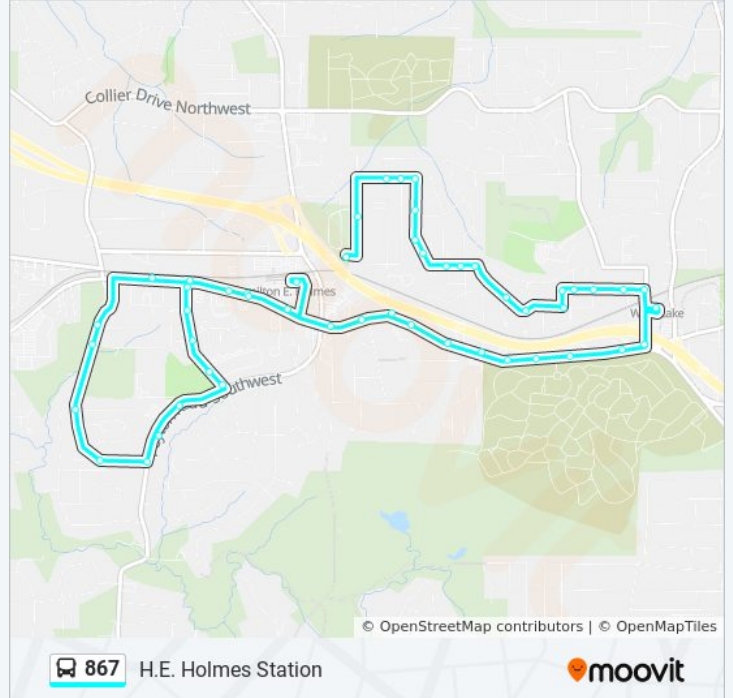

Direction: H.E. Holmes Station

49 stops

[VIEW LINE SCHEDULE](#)

- Verbena Cir @ Sewanee Ave
- Sewanee Ave @ 131
- Carver Dr NW @ Fairfield Pl NW
- Carver Dr NW @ Dahlia Ave NW
- Carver Dr NW @ Hyacinth Ave NW
- Hyacinth Ave NW @ Pansy St NW
- Verbena St NW @ 2240
- Verbena St NW @ 2208
- Verbena St NW @ Lamar Ave NW
- Verbena St NW @ Wadley St NW
- Verbena St NW @ Penelope St NW
- Penelope St NW @ Collum St NW
- Penelope St NW @ Torrence St NW
- Penelope St Nw@Aaron St NW
- Aaron St@Penelope Rd
- Penelope Rd Nw@Penelope Dr NW
- Penelope Rd Nw@Helena Ave NW
- Penelope Rd Nw@Anderson Ave SW
- West Lake Station - West Loop
- Anderson Ave @ Martin Luther King J D
- Martin L King Jr Dr SW @ Anderson Ave NW

867 bus Info

Direction: H.E. Holmes Station

Stops: 49

Trip Duration: 26 min

Line Summary:

Martin L King Jr Dr SW @ 2001
 Martin L King Jr Dr SW @ 2051
 Martin L King Jr Dr SW @ 2085
 Martin L King Jr Dr SW @ Wilson Ave
 Martin L King Jr Dr SW @ Lamar Ave
 Martin L King Jr Dr SW @ Barfield Ave SW
 Martin L King Jr Dr SW @ Fairfield Pl NW
 Martin L King Jr Dr NW @ Florida Ave SW
 Martin L King Jr Dr SW @ Hamilton E Holmes Dr NW
 Martin L King Jr Dr SW @ 2500
 Martin L King Jr Dr SW @ Westland Blvd NW
 Martin L King Jr Dr SW @ Peyton Pl SW
 Martin L King Jr Dr SW @ 2800
 Harlan Rd SW @ Emerald Ct SW
 Harlan Rd SW @ Tee Rd SW
 Harlan Rd SW @ Fielding Ln SW
 Harlan Rd SW @ Haldane Dr SW
 Harlan Rd SW @ Peyton Rd SW
 Peyton Rd SW @ 360
 Peyton Rd SW @ 294
 Peyton Pl @ Peyton Rd
 Peyton Pl SW @ 150
 Peyton Pl SW @ 99
 Peyton Pl SW @ Martin L King Jr Dr
 Peyton Pl @ Martin L King Jr Dr
 Martin L King Jr Dr @ Westland Blvd NW
 Martin L King Jr Dr @ 2600
 Hamilton E Holmes Station - Bus Loop

Direction: H.E. Holmes Station Via Florida Heights

58 stops

[VIEW LINE SCHEDULE](#)

867 bus Time Schedule

H.E. Holmes Station Via Florida Heights Route
 Timetable:

Sunday

6:36 AM - 6:36 PM

Verbena Cir @ Sewanee Ave