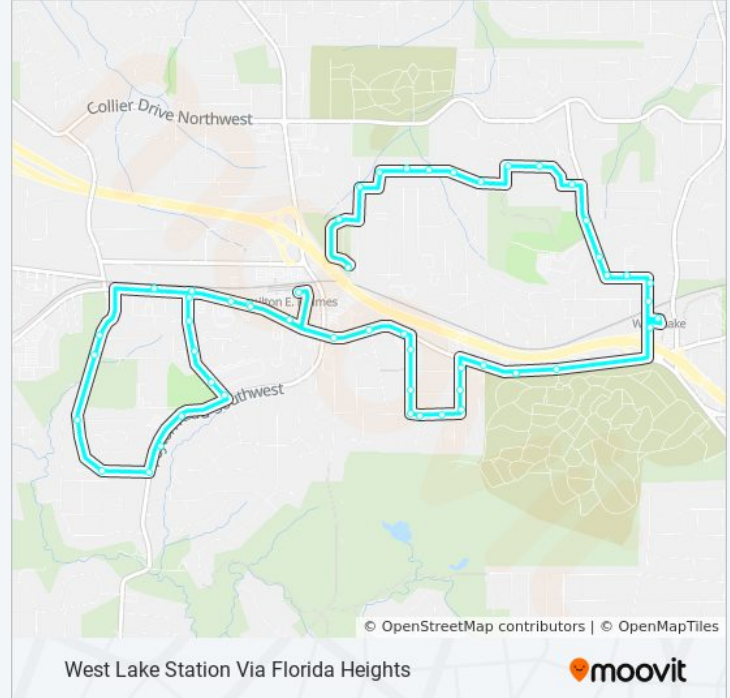

Direction: H.E. Holmes Station

49 stops

[VIEW LINE SCHEDULE](#)

- Verbena Cir @ Sewanee Ave
- Sewanee Ave @ 131
- Carver Dr NW @ Fairfield Pl NW
- Carver Dr NW @ Dahlia Ave NW
- Carver Dr NW @ Hyacinth Ave NW
- Hyacinth Ave NW @ Pansy St NW
- Verbena St NW @ 2240
- Verbena St NW @ 2208
- Verbena St NW @ Lamar Ave NW
- Verbena St NW @ Wadley St NW
- Verbena St NW @ Penelope St NW
- Penelope St NW @ Collum St NW
- Penelope St NW @ Torrence St NW
- Penelope St Nw@Aaron St NW
- Aaron St@Penelope Rd
- Penelope Rd Nw@Penelope Dr NW
- Penelope Rd Nw@Helena Ave NW
- Penelope Rd Nw@Anderson Ave SW
- West Lake Station - West Loop
- Anderson Ave @ Martin Luther King J D
- Martin L King Jr Dr SW @ Anderson Ave NW

Tiger Flowers Dr NW @ Joe Louis Dr NW

Tiger Flowers Dr NW @ 2269

Tiger Flowers Dr NW @ 2219

Carver Dr @ Sewanee Ave

Verbena Cir @ Gas Light Ln

Verbena Cir @ Sewanee Ave

867 bus time schedules and route maps are available in an offline PDF at moovitapp.com. Use the [Moovit App](#) to see live bus times, train schedule or subway schedule, and step-by-step directions for all public transit in Atlanta.