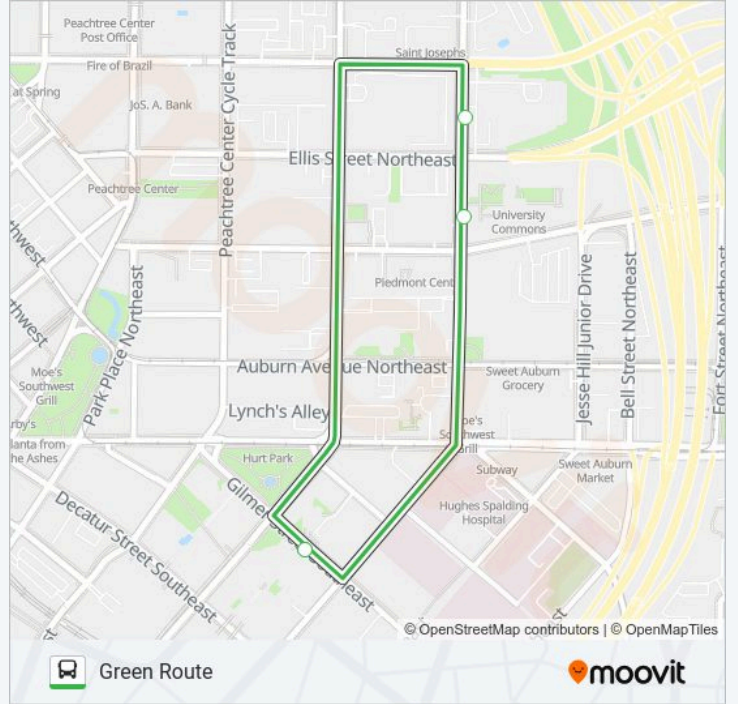

GSU GREEN SHUTTLE Line

Green Route

[Get The App](#)

The GSU GREEN SHUTTLE bus line Green Route has one route. For regular weekdays, their operation hours are:

(1) Green Route: 7:00 AM-11:45 PM

Use the Moovit App to find the closest GSU GREEN SHUTTLE bus station near you and find out when is the next GSU GREEN SHUTTLE bus arriving.

Direction: Green Route

4 stops

[VIEW LINE SCHEDULE](#)

Students Center

University Commons

Piedmont North

Students Center

GSU GREEN SHUTTLE bus Time Schedule

Green Route Route Timetable:

Monday	7:00 AM-11:45 PM
Tuesday	7:00 AM-11:45 PM
Wednesday	7:00 AM-11:45 PM
Thursday	7:00 AM-11:45 PM
Friday	7:00 AM-11:45 PM
Saturday	Not Operational
Sunday	Not Operational

GSU GREEN SHUTTLE bus Info

Direction: Green Route

Stops: 4

Trip Duration: 4 min

Line Summary:

GSU GREEN SHUTTLE bus time schedules and route maps are available in an offline PDF at moovitapp.com. Use the Moovit App to see live bus times, train schedule or subway schedule, and step-by-step directions for all public transit in Atlanta.