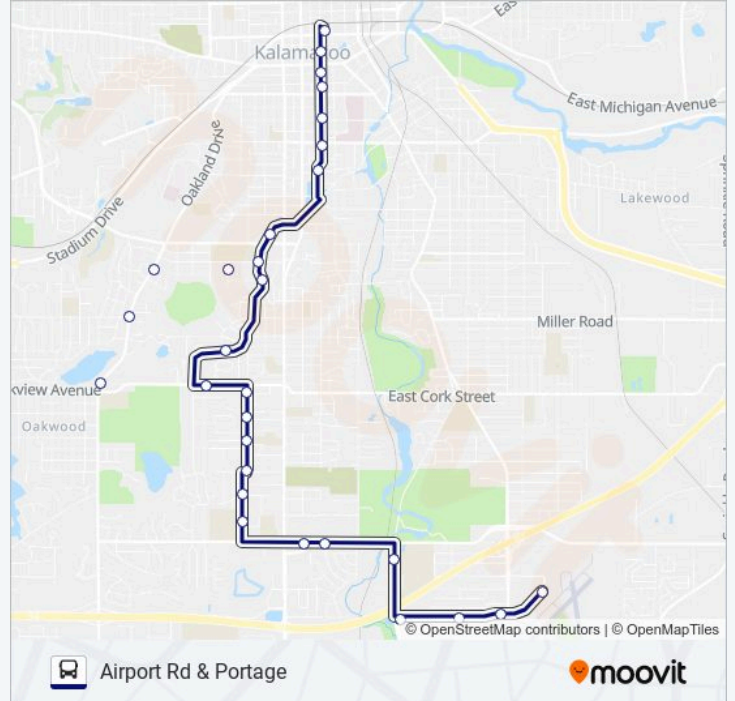

## Airport Rd & Portage

Get The App

The 12 bus line (Airport Rd & Portage) has 2 routes. For regular weekdays, their operation hours are:  
(1) Airport Rd & Portage: 6:15 AM - 6:15 PM (2) Kalamazoo Transit Center: 6:43 AM - 6:43 PM  
Use the Moovit App to find the closest 12 bus station near you and find out when is the next 12 bus arriving.

### Direction: Airport Rd & Portage

28 stops

[VIEW LINE SCHEDULE](#)

- Kalamazoo Transit Center
- Rose at Water (Nw Corner)
- Rose at Michigan (Sw Side)
- Rose at South (Sw Corner)
- Rose & Walnut
- S. Rose St & Vine
- Rose & Wall
- Crosstown & Crosstown Apts
- Maple & Crosstown
- Peeler & Crosstown
- Hudson & Maple
- Oakland & Spruce
- Oakland & Winchell
- Oakland & Whites
- Bronson & Whites
- Duke & Whites
- Duke & Merrie
- Duke & Clover
- Duke & Denway
- Duke & Pleasant
- Duke & Kilgore

### 12 bus Info

**Direction:** Airport Rd & Portage

**Stops:** 28

**Trip Duration:** 25 min

**Line Summary:**

Kilgore at Old Kilgore

Kilgore & Windyridge

Lovers Lane & Near Kilgore

Winters & Lovers Lane

Winters & Bennet

Winters & Portage

Airport Rd & Portage

**Direction: Kalamazoo Transit Center**

21 stops

[VIEW LINE SCHEDULE](#)

Airport Rd & Portage