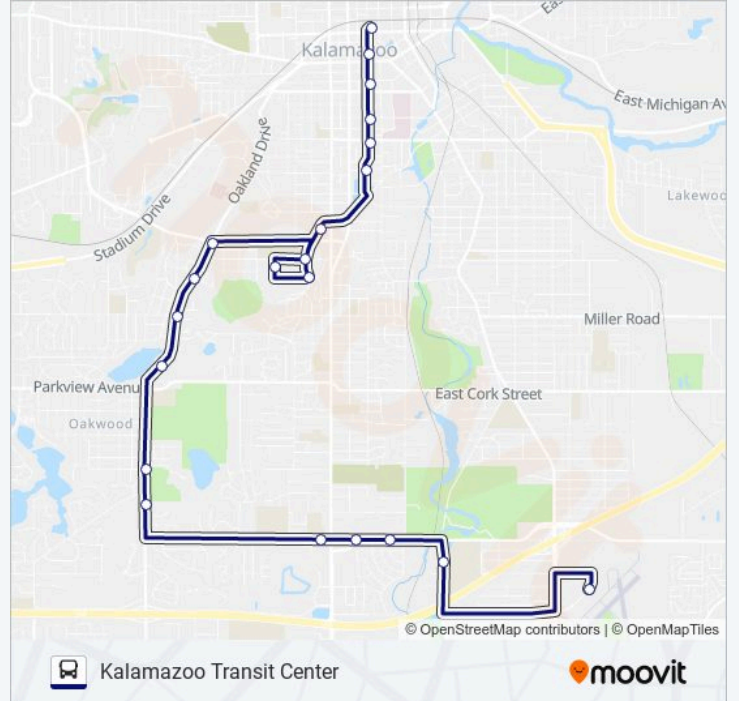

### Direction: Airport Rd & Portage

28 stops

[VIEW LINE SCHEDULE](#)

- Kalamazoo Transit Center
- Rose at Water (Nw Corner)
- Rose at Michigan (Sw Side)
- Rose at South (Sw Corner)
- Rose & Walnut
- S. Rose St & Vine
- Rose & Wall
- Crosstown & Crosstown Apts
- Maple & Crosstown
- Peeler & Crosstown
- Hudson & Maple
- Oakland & Spruce
- Oakland & Winchell
- Oakland & Whites
- Bronson & Whites
- Duke & Whites
- Duke & Merrie
- Duke & Clover
- Duke & Denway
- Duke & Pleasant
- Duke & Kilgore

### 12 bus Info

**Direction:** Airport Rd & Portage

**Stops:** 28

**Trip Duration:** 25 min

**Line Summary:**

Kilgore at Old Kilgore

Kilgore & Windyridge

Lovers Lane & Near Kilgore

Winters & Lovers Lane

Winters & Bennet

Winters & Portage

Airport Rd & Portage

**Direction: Kalamazoo Transit Center**

21 stops

[VIEW LINE SCHEDULE](#)

Airport Rd & Portage

**12 bus Info**

**Direction:** Kalamazoo Transit Center

**Stops:** 21

**Trip Duration:** 27 min

**Line Summary:**

Rose & South

Rose & Water

Kalamazoo Transit Center