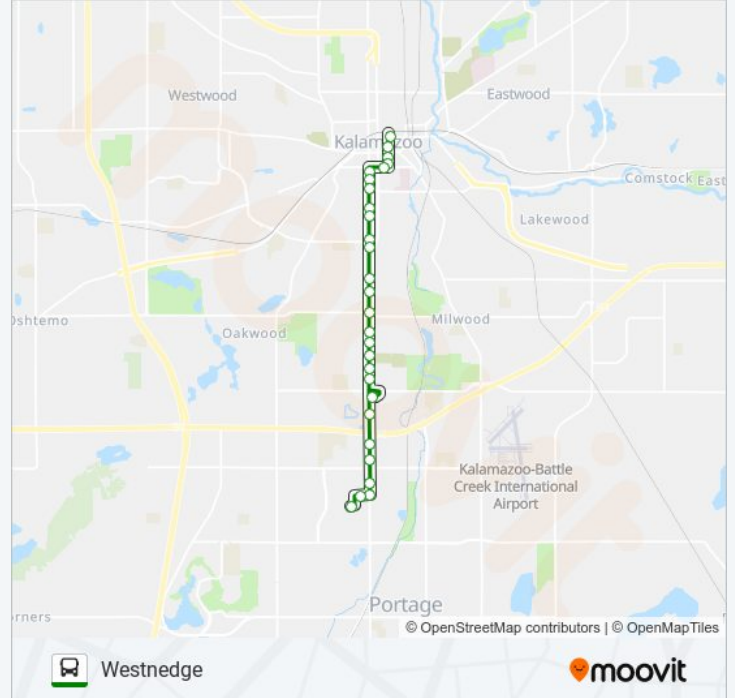

1 bus Info
Direction: Crossroads Mall at
Stops: 28
Trip Duration: 25 min
Line Summary:

- Kalamazoo Transit Center
- Rose at Water (Nw Corner)
- Rose at Michigan (Sw Side)
- Rose at South (Sw Corner)
- Lovell at St. Johns (Ne Corner)
- Westnedge at Lovell (Sw Side)
- Westnedge at Walnut (Nw Corner)
- Westnedge at Vine (Nw Corner)
- Westnedge at Wheaton
- Westnedge at Forest (Nw Corner)
- Westnedge at Howard (Nw Corner)
- Westnedge at Maple (Nw Corner)
- Westnedge at Inkster (Nw Corner)
- Westnedge at Montrose Ave (Sw Corner)
- Westnedge at Whites (Nw Corner)
- Westnedge at Hutchinson (W Side)
- Westnedge at Pierce (Nw Corner)
- Westnedge at Denway (Nw Corner)
- Westnedge at Pleasant(Nw Corner)
- Westnedge at Pratt
- Old Kilgore at Westnedge (Se Corner)
- Westnedge at Market Place (Nw Corner)

Westnedge at New Hampshire (Sw Corner)

Westnedge at Van Hosen (W Side)

Westnedge at Southland Drive

Westnedge at Mall Drive (Nw Corner)

Mall Drive at Southland Entrance

Crossroads Mall at

Direction: Kalamazoo Transit Center

23 stops

[VIEW LINE SCHEDULE](#)

Crossroads Mall at

Westnedge at Della (Se Corner)

Westnedge at Plaza Drive

Westnedge at Milham/Colonial

Westnedge at Dawnlee (Se Corner)

Westnedge at Andy (Se Corner)

Old Kilgore at Westnedge (Se Corner)

Westnedge at Kilgore/Pratt

Westnedge at Oakhurst (Se Corner)

Westnedge at Buchanan (Se Corner)

Westnedge at Pierce (Se Side)

Westnedge at Hutchinson (Ne Corner)

Westnedge at Whitcomb