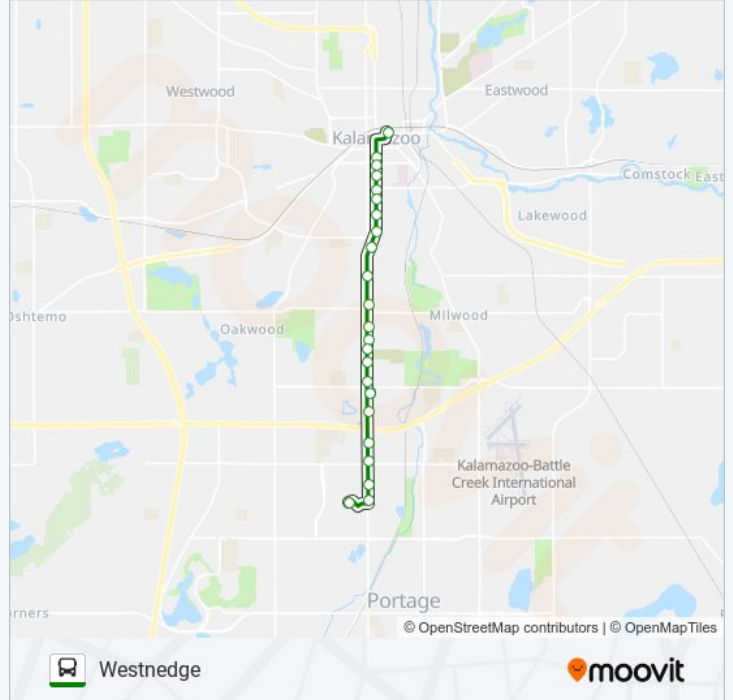

23 stops

[VIEW LINE SCHEDULE](#)

Crossroads Mall at

Westnedge at Della (Se Corner)

Westnedge at Plaza Drive

Westnedge at Milham/Colonial

Westnedge at Dawnlee (Se Corner)

Westnedge at Andy (Se Corner)

Old Kilgore at Westnedge (Se Corner)

Westnedge at Kilgore/Pratt

Westnedge at Oakhurst (Se Corner)

Westnedge at Buchanan (Se Corner)

Westnedge at Pierce (Se Side)

Westnedge at Hutchinson (Ne Corner)

Westnedge at Whitcomb

Westnedge at Inkster (Se Corner)

Park at Maple (Se Corner)

Park at Balch (Se Corner)

Park at Forest (Se Corner)

Park at Burr Oak (Se Corner)

1 bus Time Schedule

Kalamazoo Transit Center Route Timetable:

Sunday	9:45 AM - 4:45 PM
Monday	6:15 AM - 9:45 PM
Tuesday	6:15 AM - 9:45 PM
Wednesday	6:15 AM - 9:45 PM
Thursday	6:15 AM - 9:45 PM
Friday	6:15 AM - 9:45 PM
Saturday	6:45 AM - 9:45 PM

1 bus Info

Direction: Kalamazoo Transit Center

Stops: 23

Trip Duration: 23 min

Line Summary:

- Park at W. Vine (Se Corner)
- Park at 519 Walnut
- Park at Lovell (Se Corner)
- Park at South (Ne Corner)
- Kalamazoo Transit Center