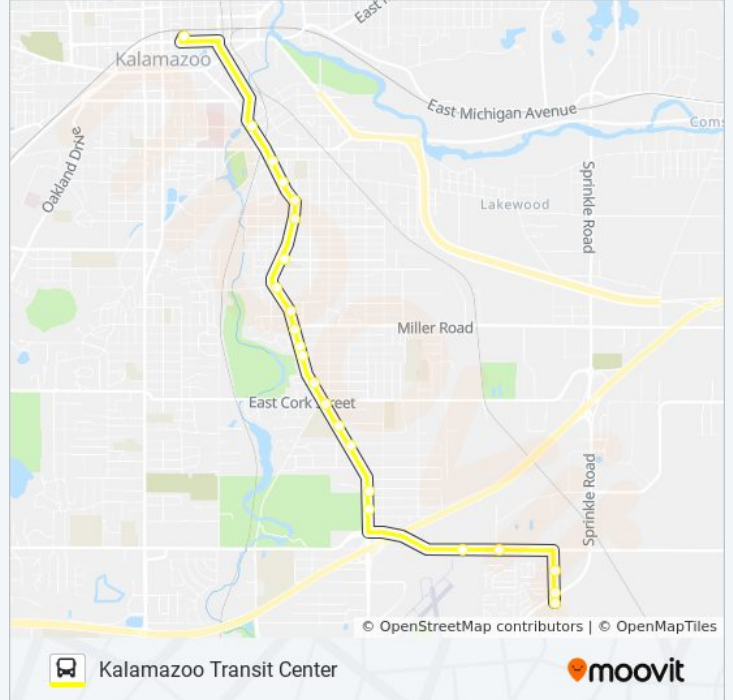

**2 bus Info**  
**Direction:** 5419 Meridith  
**Stops:** 31  
**Trip Duration:** 30 min  
**Line Summary:**

Meredith at Sprinkle (Nw Corner)  
 Sprinkle & Commercial  
 Commercial Ave & Sprinkle Rd  
 Executive Dr & Corporate Ave  
 Corporate & Milham  
 E Milham Ave & Corporate Ave  
 E Milham Ave & Meredith St  
 Meredith at Pittsford (Se Corner)  
 5419 Meridith

**Direction: Kalamazoo Transit Center**

21 stops  
[VIEW LINE SCHEDULE](#)

5419 Meridith  
 Kilgore at Manchester (Ne Corner)  
 Kilgore at Zoetis  
 Portage And Kilgore Service Rd.  
 Portage at Dorchester (Se Corner)  
 Portage at Banbury (Se Corner)  
 Portage at Lakeway  
 Portage at Royce (Se Corner)  
 Portage at Cork (Se Corner)  
 Portage at Sheridan (Se Corner)  
 Portage at Southern (Se Corner)  
 Portage at Roseland/Miller (Se Corner)  
 Portage at Franklin  
 Portage & Alcott SE  
 Portage at Lay  
 Portage at Stockbridge  
 Portage at Washington (Ne Corner)  
 Portage at Lake (Se Corner)

**2 bus Time Schedule**

Kalamazoo Transit Center Route Timetable:

Sunday	9:45 AM - 4:45 PM
Monday	6:45 AM - 9:45 PM
Tuesday	6:45 AM - 9:45 PM
Wednesday	6:45 AM - 9:45 PM
Thursday	6:45 AM - 9:45 PM
Friday	6:45 AM - 9:45 PM
Saturday	6:45 AM - 9:45 PM

**2 bus Info**

**Direction:** Kalamazoo Transit Center  
**Stops:** 21  
**Trip Duration:** 23 min  
**Line Summary:**

Portage at Jackson (Se Corner)

Portage at Walnut (Se Corner)

Kalamazoo Transit Center