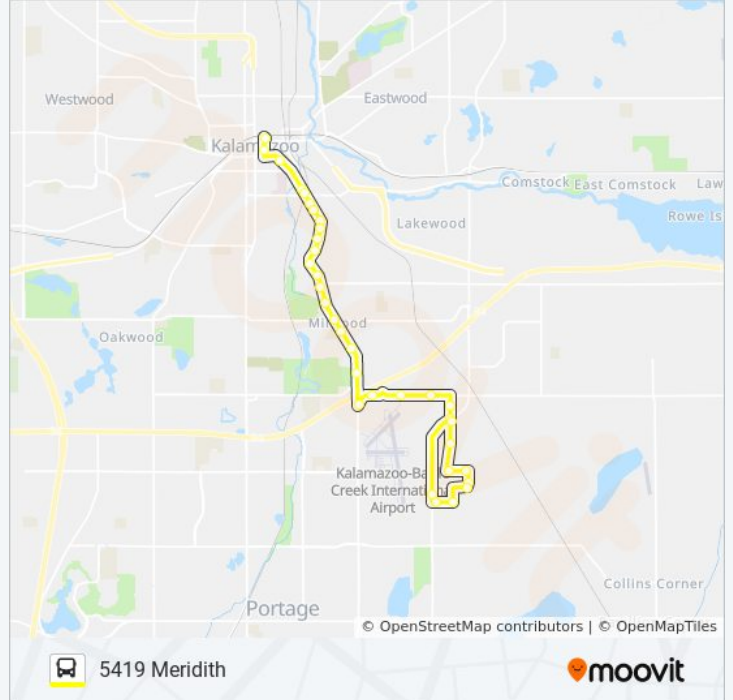

 5419 Meridith

[Get The App](#)

The 2 bus line (5419 Meridith) has 2 routes. For regular weekdays, their operation hours are:  
 (1) 5419 Meridith: 6:15 AM - 9:15 PM (2) Kalamazoo Transit Center: 6:45 AM - 9:45 PM  
 Use the Moovit App to find the closest 2 bus station near you and find out when is the next 2 bus arriving.

**Direction: 5419 Meridith**  
 31 stops  
[VIEW LINE SCHEDULE](#)

**2 bus Time Schedule**  
 5419 Meridith Route Timetable:

Sunday	9:15 AM - 4:15 PM
Monday	6:15 AM - 9:15 PM
Tuesday	6:15 AM - 9:15 PM
Wednesday	6:15 AM - 9:15 PM
Thursday	6:15 AM - 9:15 PM
Friday	6:15 AM - 9:15 PM
Saturday	6:15 AM - 9:15 PM

- Kalamazoo Transit Center
- Rose at Water (Nw Corner)
- Portage at South (Nw Corner)
- Protage Street & Crosstown Parkway
- Portage at Vine
- Portage at Jackson
- Portage at Lake (Nw Corner)
- Portage at Washington (Nw Corner)
- Portage at Stockbridge (Nw Corner)
- Portage at Clinton (Nw Corner)
- Portage at Lay
- Portage at Alcott (Nw Corner)
- Portage at Franklin (Nw Corner)
- Portage at Miller/Roseland (Sw Corner)
- Portage at Cambridge
- Portage at Cork (Nw Corner)
- Portage at Miles (Nw Corner)
- Portage at Dorchester (Nw Corner)
- Kilgore Service Rd at Portage
- Kilgore Service Rd at
- Kilgore at Great Lakes Aviatio
- Kilgore at Deadwood (Sw Corner)

**2 bus Info**  
**Direction:** 5419 Meridith  
**Stops:** 31  
**Trip Duration:** 30 min  
**Line Summary:**

Meredith at Sprinkle (Nw Corner)  
 Sprinkle & Commercial  
 Commercial Ave & Sprinkle Rd  
 Executive Dr & Corporate Ave  
 Corporate & Milham  
 E Milham Ave & Corporate Ave  
 E Milham Ave & Meredith St  
 Meredith at Pittsford (Se Corner)  
 5419 Meridith