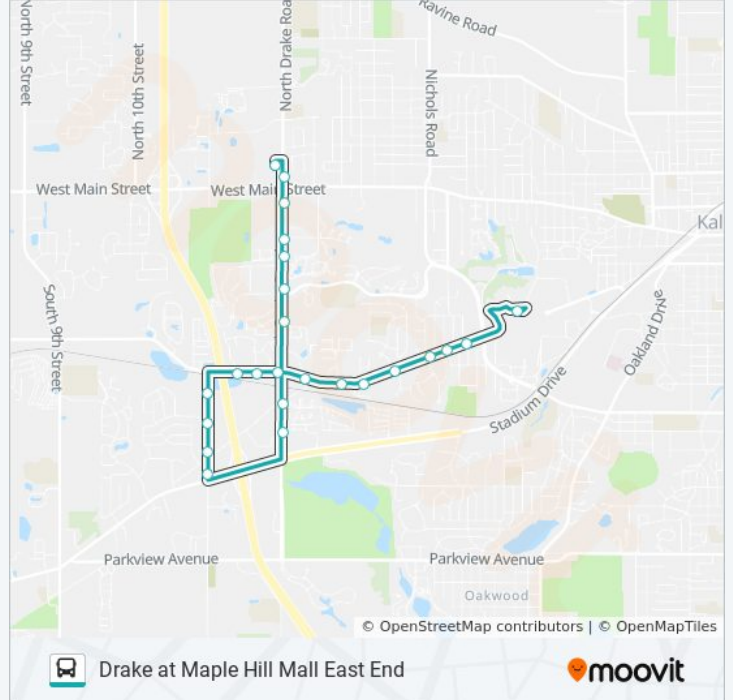

3 bus Info

Direction: Business Ct. at Wilber

Stops: 16

Trip Duration: 25 min

Line Summary:

Direction: Drake at Maple Hill Mall East End

18 stops

[VIEW LINE SCHEDULE](#)

- Business Ct. at Wilber
- W. Michigan at Farrell
- W. Michigan at Westmooreland
- W. Michigan at Dobbin
- W. Michigan at Lancaster
- W. Michigan at Jack Pine Way
- W. Michigan at Emajean
- KI Avenue at Little
- 11th St & Stadium Dr.
- Drake at Cedar Trails
- Drake at Old W. Michigan
- Drake at Clayborne
- Drake at Arboretum
- Social Security Office
- Drake at Stonebrooke
- Drake & W. Main SE Corner
- Drake & W. Main
- Drake at Maple Hill Mall East End

3 bus Time Schedule

Drake at Maple Hill Mall East End Route Timetable:

Sunday	9:00 AM - 4:00 PM
Monday	6:00 AM - 9:00 PM
Tuesday	6:00 AM - 9:00 PM
Wednesday	6:00 AM - 9:00 PM
Thursday	6:00 AM - 9:00 PM
Friday	6:00 AM - 9:00 PM
Saturday	6:00 AM - 9:00 PM

3 bus Info

Direction: Drake at Maple Hill Mall East End

Stops: 18

Trip Duration: 30 min

Line Summary:

3 bus time schedules and route maps are available in an offline PDF at moovitapp.com. Use the [Moovit App](#) to see live bus times, train schedule or subway schedule, and step-by-step directions for all public transit in Kalamazoo, MI.