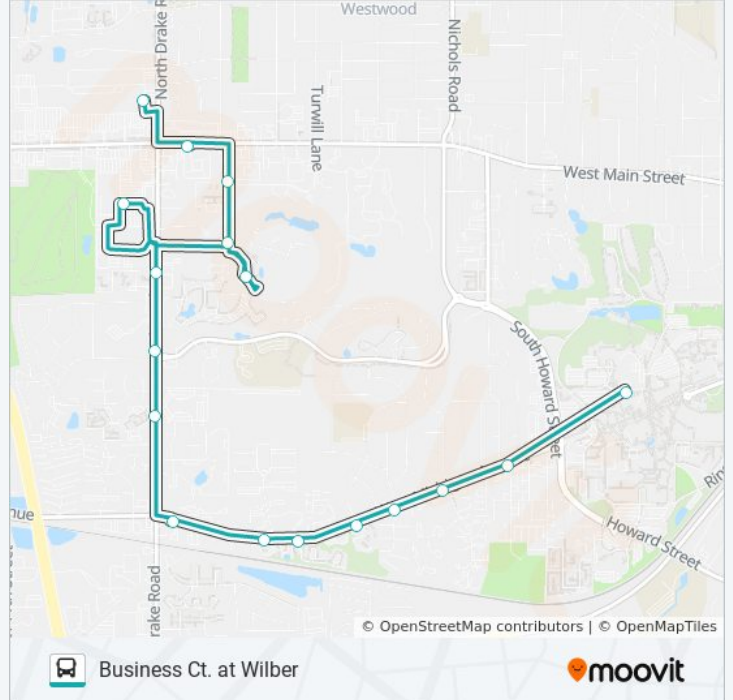

Business Ct. at Wilber

Get The App

The 3 bus line (Business Ct. at Wilber) has 2 routes. For regular weekdays, their operation hours are:
(1) Business Ct. at Wilber: 6:30 AM - 9:30 PM (2) Drake at Maple Hill Mall East End: 6:00 AM - 9:00 PM
Use the Moovit App to find the closest 3 bus station near you and find out when is the next 3 bus arriving.

Direction: Business Ct. at Wilber

16 stops

[VIEW LINE SCHEDULE](#)

- Drake at Maple Hill Mall East End
- W. Main & Drake
- N. Sage & Sage/Valley Ridge Ln
- Sage & Stonebrook
- Drake at W. Main
- Drake at Stonebrooke
- Drake at Driftwood
- Nottingham Apts
- KI Avenue
- W. Michigan at Emma Jean
- W. Michigan & Pine Terrace
- W. Mich & Nursing Home
- W. Michigan & Kembrooke
- W. Michigan & Faternity
- W. Michigan & Greenwood
- Business Ct. at Wilber

3 bus Time Schedule

Business Ct. at Wilber Route Timetable:

Sunday	9:30 AM - 4:30 PM
Monday	6:30 AM - 9:30 PM
Tuesday	6:30 AM - 9:30 PM
Wednesday	6:30 AM - 9:30 PM
Thursday	6:30 AM - 9:30 PM
Friday	6:30 AM - 9:30 PM
Saturday	6:30 AM - 9:30 PM

3 bus Info

Direction: Business Ct. at Wilber

Stops: 16

Trip Duration: 25 min

Line Summary:

Direction: Drake at Maple Hill Mall East End

18 stops

[VIEW LINE SCHEDULE](#)