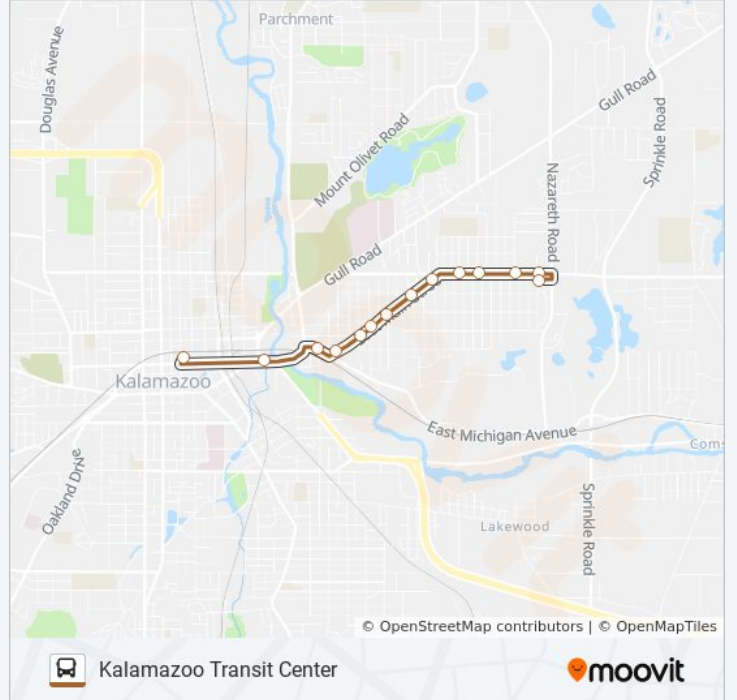

### Direction: E. Main & Nazareth

14 stops

[VIEW LINE SCHEDULE](#)

- Kalamazoo Transit Center
- Rose at Water (Nw Corner)
- E. Michigan & S. Pitcher
- Michigan & Harrison S.W.Side
- Michigan & Mills/Blaine
- Michigan & Engleman
- E. Main & E. Michigan
- E. Main & Phelps
- E. Main & Trimble
- E. Main & Cooper
- E. Main & Ira
- E. Main & Gayle
- E. Main & Clearview
- E. Main & Nazareth

- E. Main & Nazareth
- E. Main & Craft
- E. Main & Baker
- E. Main & Woodrow
- E. Main & Bronx
- E. Main & Cooper
- E. Main & Wallace
- East Main Street & Tremble Avenue
- E. Main & Southworth
- East Main & Sherwood
- E. Main & Charlotte
- E. Michigan & Engleman
- E. Michigan & Harrison
- Kalamazoo Transit Center

**5 bus Time Schedule**

Kalamazoo Transit Center Route Timetable:

Sunday	9:25 AM - 4:25 PM
Monday	6:25 AM - 9:25 PM
Tuesday	6:25 AM - 9:25 PM
Wednesday	6:25 AM - 9:25 PM
Thursday	6:25 AM - 9:25 PM
Friday	6:25 AM - 9:25 PM
Saturday	6:25 AM - 9:25 PM

**5 bus Info**

**Direction:** Kalamazoo Transit Center

**Stops:** 14

**Trip Duration:** 13 min

**Line Summary:**

5 bus time schedules and route maps are available in an offline PDF at [moovitapp.com](https://moovitapp.com). Use the [Moovit App](#) to see live bus times, train schedule or subway schedule, and step-by-step directions for all public transit in Kalamazoo, MI.