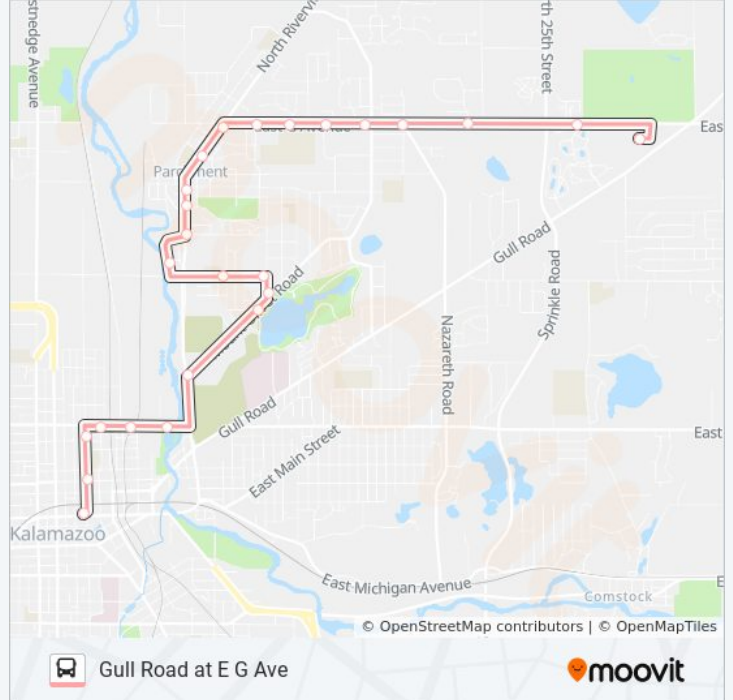

Gull Road at E G Ave

Get The App

The 6 bus line (Gull Road at E G Ave) has 2 routes. For regular weekdays, their operation hours are:
 (1) Gull Road at E G Ave: 6:15 AM - 9:15 PM (2) Kalamazoo Transit Center: 6:45 AM - 9:45 PM
 Use the Moovit App to find the closest 6 bus station near you and find out when is the next 6 bus arriving.

Direction: Gull Road at E G Ave
 23 stops
[VIEW LINE SCHEDULE](#)

6 bus Time Schedule
 Gull Road at E G Ave Route Timetable:

Sunday	9:15 AM - 4:15 PM
Monday	Not Operational
Tuesday	6:15 AM - 9:15 PM
Wednesday	6:15 AM - 9:15 PM
Thursday	6:15 AM - 9:15 PM
Friday	6:15 AM - 9:15 PM
Saturday	6:15 AM - 6:15 PM

- Kalamazoo Transit Center
- Burdick & North
- Burdick & Paterson
- Patterson & Pitcher
- Mt. Olivet & Riverview
- Mt. Olivet & Spring Valley Dr.
- Virginia & Mt Olivet
- Virginia & Mosel
- Mosel & Sonora
- Commerce Ln & Link Ln
- S Riverview Dr. & Devon Ave
- S. Riverview Dr. & Park Dr.
- S. Riverveiw Dr. & Glendale
- Riverview & Glenguile
- Riverview & G Avenue
- G Avenue & Orient
- G Avenue & Simmons
- G Avenue & Haymac
- G Avenue & Mt. Olivet
- G Avenue & Nazareth
- G Avenue & 24th St.
- G Avenue & Gull Prairie Drive

6 bus Info
Direction: Gull Road at E G Ave
Stops: 23
Trip Duration: 25 min
Line Summary:

Gull Road at E G Ave

Direction: Kalamazoo Transit Center

23 stops

[VIEW LINE SCHEDULE](#)

- Gull Road at E G Ave
- G Avenue & Sprinkle
- G Avenue & 24th St.
- G Avenue & North Peak
- G Avenue & Mt. Olivet
- E "G" Ave & Haymac
- G Avenue & Simmons
- G Ave & Orient
- Riverview & G Avenue
- Riverview & Glenguile
- S. Riverview Dr. & Island Ave.
- Commerce Ln & S. Riverview Dr.
- Link & Service Ln
- Mosel & Laredo
- Mosel Avenue & Virginia Avenue
- Virginia & Mt. Olivet Rd.
- Mt. Olivet Rd & Barclay Dr.
- Mt. Olivet Rd. & Old Riverview Dr.