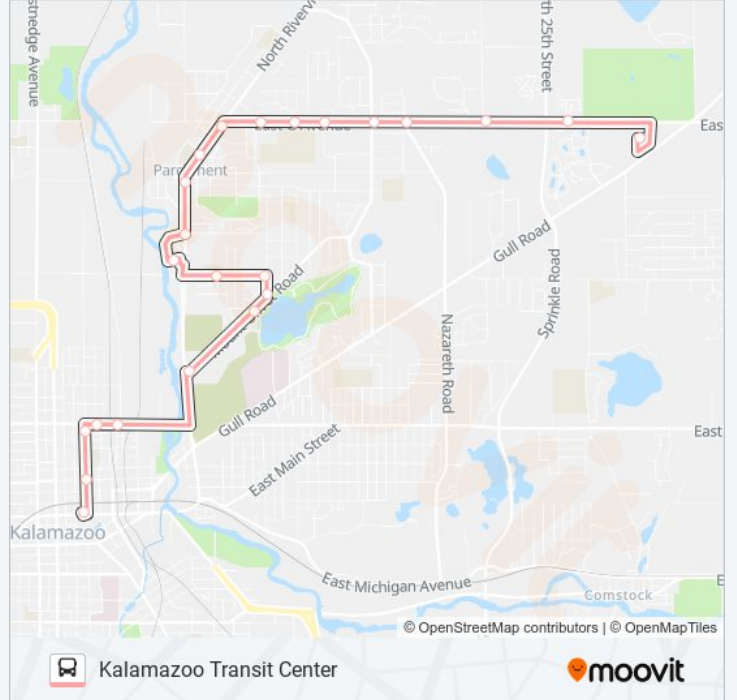

Gull Road at E G Ave

Get The App

The 6 bus line (Gull Road at E G Ave) has 2 routes. For regular weekdays, their operation hours are:
 (1) Gull Road at E G Ave: 6:15 AM - 9:15 PM (2) Kalamazoo Transit Center: 6:45 AM - 9:45 PM
 Use the Moovit App to find the closest 6 bus station near you and find out when is the next 6 bus arriving.

- Kalamazoo Transit Center
- Burdick & North
- Burdick & Paterson
- Patterson & Pitcher
- Mt. Olivet & Riverview
- Mt. Olivet & Spring Valley Dr.
- Virginia & Mt Olivet
- Virginia & Mosel
- Mosel & Sonora
- Commerce Ln & Link Ln
- S Riverview Dr. & Devon Ave
- S. Riverview Dr. & Park Dr.
- S. Riverveiw Dr. & Glendale
- Riverview & Glenguile
- Riverview & G Avenue
- G Avenue & Orient
- G Avenue & Simmons
- G Avenue & Haymac
- G Avenue & Mt. Olivet
- G Avenue & Nazareth
- G Avenue & 24th St.
- G Avenue & Gull Prairie Drive

6 bus Info
Direction: Gull Road at E G Ave
Stops: 23
Trip Duration: 25 min
Line Summary:

Gull Road at E G Ave

Direction: Kalamazoo Transit Center

23 stops

[VIEW LINE SCHEDULE](#)

- Gull Road at E G Ave
- G Avenue & Sprinkle
- G Avenue & 24th St.
- G Avenue & North Peak
- G Avenue & Mt. Olivet
- E "G" Ave & Haymac
- G Avenue & Simmons
- G Ave & Orient
- Riverview & G Avenue
- Riverview & Glenguile
- S. Riverview Dr. & Island Ave.
- Commerce Ln & S. Riverview Dr.
- Link & Service Ln
- Mosel & Laredo
- Mosel Avenue & Virginia Avenue
- Virginia & Mt. Olivet Rd.
- Mt. Olivet Rd & Barclay Dr.
- Mt. Olivet Rd. & Old Riverview Dr.

6 bus Info

Direction: Kalamazoo Transit Center

Stops: 23

Trip Duration: 23 min

Line Summary:

E. Paterson & N. Pitcher St.
E. Paterson St & Krom St.
N. Burdick-Robertson
N. Burdick & North
Kalamazoo Transit Center