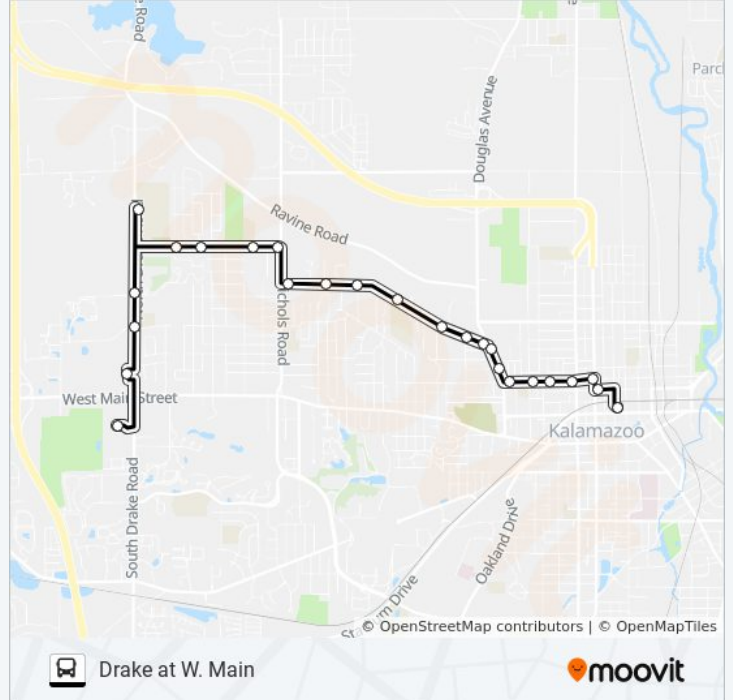

Drake at W. Main

Get The App

The 7 bus line (Drake at W. Main) has 2 routes. For regular weekdays, their operation hours are:
 (1) Drake at W. Main: 6:15 AM - 9:15 PM (2) Kalamazoo Transit Center: 6:40 AM - 9:40 PM
 Use the Moovit App to find the closest 7 bus station near you and find out when is the next 7 bus arriving.

Direction: Drake at W. Main
 25 stops
[VIEW LINE SCHEDULE](#)

7 bus Time Schedule
 Drake at W. Main Route Timetable:

Sunday	9:15 AM - 4:15 PM
Monday	6:15 AM - 9:15 PM
Tuesday	6:15 AM - 9:15 PM
Wednesday	6:15 AM - 9:15 PM
Thursday	Not Operational
Friday	6:15 AM - 9:15 PM
Saturday	6:15 AM - 9:15 PM

- Kalamazoo Transit Center
- Ransom & N. Park
- North & N. Park
- North & Westnedge
- North & Simpson
- North & Woodward
- North St & Hawley Street
- Douglas Avenue & Cadillac Court
- Douglas & Alamo
- Alamo & Douglas
- Alamo & Denner
- Alamo & Foxridge Dr
- Alamo & Hillside School
- Alamo Avenue & Climax Avenue
- Alamao Avenue & Harvey Avenue
- Alamo Avenue & Nichols Road
- Grand Prairie Road & Nichols Road
- Grand Prairie & Indian Prairie School
- Grand Prairie & Skyline
- Grand Prairie & Cumberland
- Drake Rd at Squires Dr
- Drake & Beech

7 bus Info
Direction: Drake at W. Main
Stops: 25
Trip Duration: 25 min
Line Summary:

Drake & Croyden

Drake at Maple Hill Mall East End

Drake at W. Main

Direction: Kalamazoo Transit Center

28 stops

[VIEW LINE SCHEDULE](#)