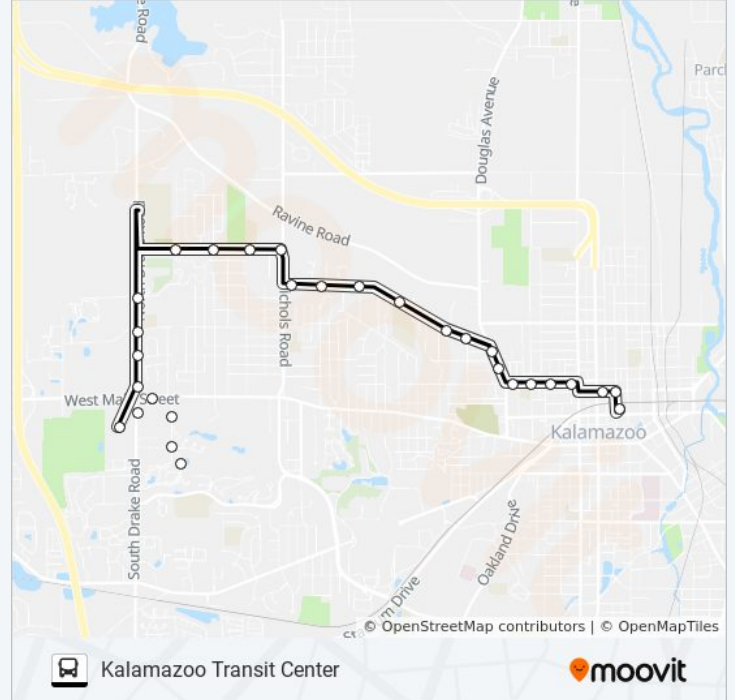

Drake at W. Main

Get The App

The 7 bus line (Drake at W. Main) has 2 routes. For regular weekdays, their operation hours are:
 (1) Drake at W. Main: 6:15 AM - 9:15 PM (2) Kalamazoo Transit Center: 6:40 AM - 9:40 PM
 Use the Moovit App to find the closest 7 bus station near you and find out when is the next 7 bus arriving.

7 bus Info
Direction: Drake at W. Main
Stops: 25
Trip Duration: 25 min
Line Summary:

Drake & Croyden

Drake at Maple Hill Mall East End

Drake at W. Main

Direction: Kalamazoo Transit Center

28 stops

[VIEW LINE SCHEDULE](#)

7 bus Info

Direction: Kalamazoo Transit Center

Stops: 28

Trip Duration: 28 min

Line Summary:

Alamo & Denner

Douglas & Ogden

Douglas & Summit

North & Stewart/Hawley

North & Woodward

North & Simpson

North & Westnedge

Ransom & Church

Ransom & N. Rose

Kalamazoo Transit Center

7 bus time schedules and route maps are available in an offline PDF at moovitapp.com. Use the [Moovit App](#) to see live bus times, train schedule or subway schedule, and step-by-step directions for all public transit in Kalamazoo, MI.