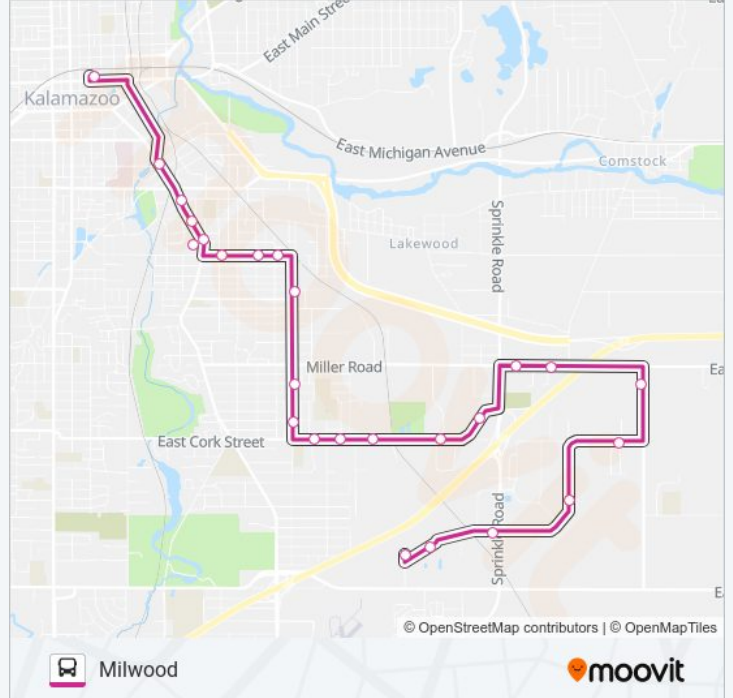

Milwood

Get The App

The 8 bus line (Milwood) has 2 routes. For regular weekdays, their operation hours are:
 (1) Kalamazoo Transit Center: 6:40 AM - 9:40 PM (2) Manchester & Continental Linen: 6:15 AM - 9:15 PM
 Use the Moovit App to find the closest 8 bus station near you and find out when is the next 8 bus arriving.

Direction: Kalamazoo Transit Center
 24 stops
[VIEW LINE SCHEDULE](#)

- Manchester & Continental Linen
- Covington & Mossberg Labs
- Covington & Moe
- Park Circle at Kaiser
- Cork & Claxton
- 26th Street & Mckercher Industires
- MI Ave & Gaywood Street
- MI Avenue & Sprinkle Road
- Cork & Burger King
- Cork & Milcork
- Cork & Milwood Mobile Park
- Cork & Nellbert
- Cork & Whittier
- Fulford & Sheridan
- Fulford & Homecrest
- Fulford & Reed
- East Stockbridge Avenue & Cameron Street
- East Stockbridge & March Street
- East Stockbridge Avenue & Race Street
- Portage at Washington (Ne Corner)
- Portage at Lake (Se Corner)
- Portage at Jackson (Se Corner)

8 bus Info
Direction: Kalamazoo Transit Center
Stops: 24
Trip Duration: 28 min
Line Summary:

Portage at Walnut (Se Corner)

Kalamazoo Transit Center

Direction: Manchester & Continental Linen

23 stops

[VIEW LINE SCHEDULE](#)

8 bus Info

Direction: Manchester & Continental Linen

Stops: 23

Trip Duration: 25 min

Line Summary:

Vanrick & Sprinkle

Vanrick & Wings Stadium

Covington & Big Brothers Sisters