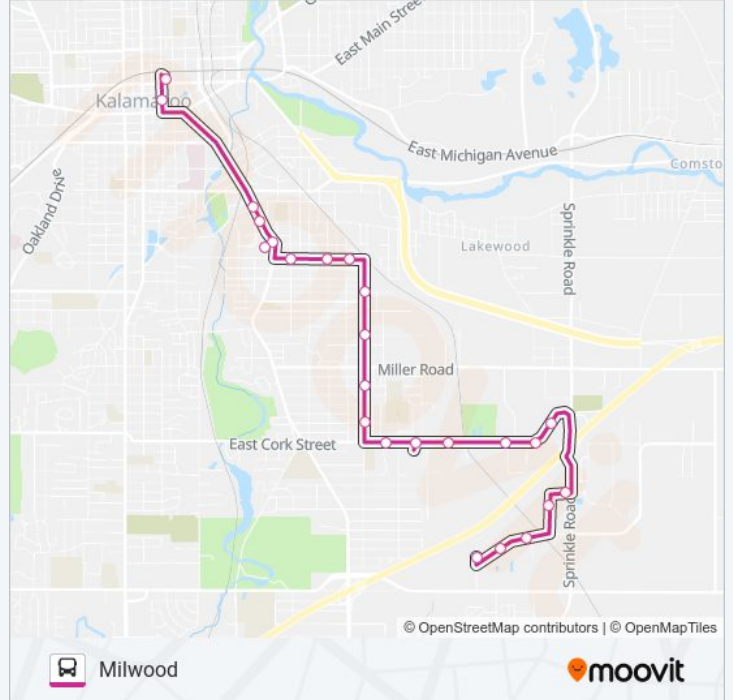

8 bus Info
Direction: Kalamazoo Transit Center
Stops: 24
Trip Duration: 28 min
Line Summary:

Portage at Walnut (Se Corner)

Kalamazoo Transit Center

Direction: Manchester & Continental Linen

23 stops

[VIEW LINE SCHEDULE](#)

Cork & Clarion Hotel

Cork & Arby's

8 bus Time Schedule

Manchester & Continental Linen Route Timetable:

Sunday	9:15 AM - 4:15 PM
Monday	6:15 AM - 9:15 PM
Tuesday	6:15 AM - 9:15 PM
Wednesday	6:15 AM - 9:15 PM
Thursday	6:15 AM - 9:15 PM
Friday	6:15 AM - 9:15 PM
Saturday	6:15 AM - 9:15 PM

8 bus Info

Direction: Manchester & Continental Linen

Stops: 23

Trip Duration: 25 min

Line Summary:

Vanrick & Sprinkle

Vanrick & Wings Stadium

Covington & Big Brothers Sisters

Covington & Fabri-Kal

Manchester & Continental Linen

8 bus time schedules and route maps are available in an offline PDF at moovitapp.com. Use the [Moovit App](#) to see live bus times, train schedule or subway schedule, and step-by-step directions for all public transit in Kalamazoo, MI.