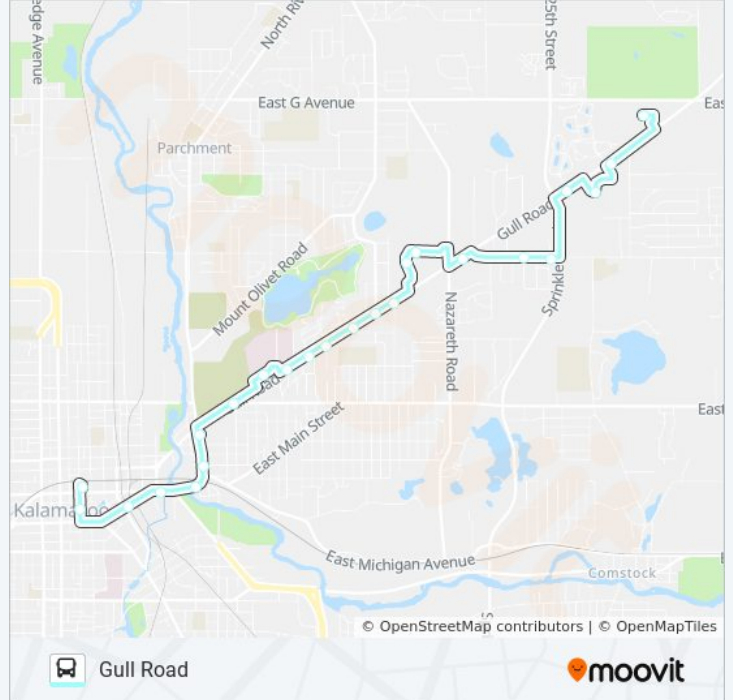

Gull Road

Get The App

The 9 bus line (Gull Road) has 2 routes. For regular weekdays, their operation hours are:
 (1) Gull Road at E G Ave: 5:45 AM - 9:15 PM (2) Kalamazoo Transit Center: 6:15 AM - 9:45 PM
 Use the Moovit App to find the closest 9 bus station near you and find out when is the next 9 bus arriving.

Direction: Gull Road at E G Ave
 24 stops
[VIEW LINE SCHEDULE](#)

9 bus Time Schedule
 Gull Road at E G Ave Route Timetable:

Sunday	9:15 AM - 4:15 PM
Monday	5:45 AM - 9:15 PM
Tuesday	5:45 AM - 9:15 PM
Wednesday	5:45 AM - 9:15 PM
Thursday	5:45 AM - 9:15 PM
Friday	5:45 AM - 9:15 PM
Saturday	6:15 AM - 9:15 PM

- Kalamazoo Transit Center
- Rose at Water (Nw Corner)
- E. Michigan & S. Pitcher
- Michigan & Harrison S.W.Side
- Michigan & Mills/Blaine
- Riverview & Sherwood
- Riverview & Gull
- Gull Road & Humphrey
- Gull Road & Borgess
- Gull Road & Trimble
- Gull Road & Colgrove
- Gull Road & Inverness Lane
- Gull Rd & Asbury Ave
- Gull Road & Brook Dr.
- Gull Road & Sunnyside
- Nazareth Campus & Borgess Fitness Center
- Nazareth Campus & Dillon Hall
- Gull Road & Btw Nazareth And H
- H Avenue & Sunnycrest
- H Avenue & Sprinkle
- Gull Road & Sprinkle
- Gull Rd at 26th St

9 bus Info
Direction: Gull Road at E G Ave
Stops: 24
Trip Duration: 30 min
Line Summary:

Gull Road & 26th Street

Gull Road at E G Ave

Direction: Kalamazoo Transit Center

20 stops

[VIEW LINE SCHEDULE](#)

Gull Road at E G Ave