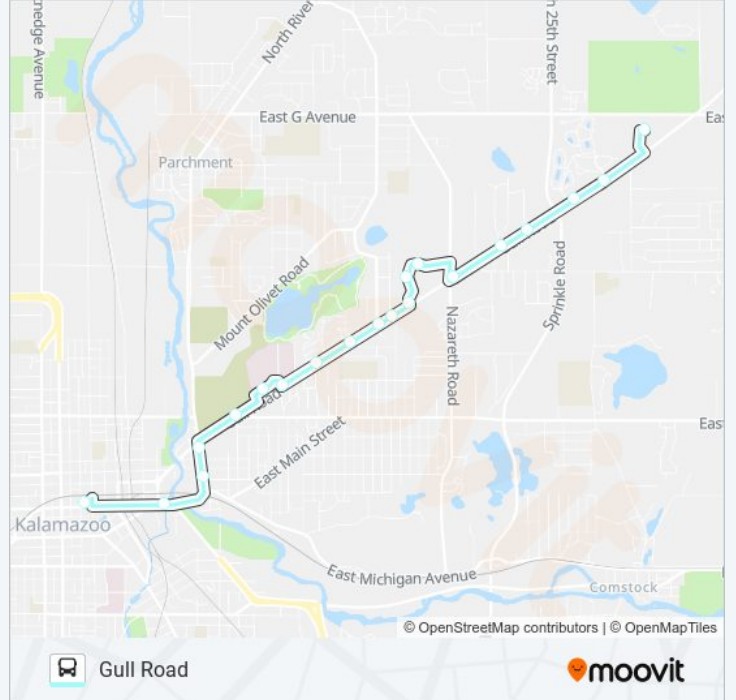

9 bus Info
Direction: Gull Road at E G Ave
Stops: 24
Trip Duration: 30 min
Line Summary:

Gull Road & 26th Street

Gull Road at E G Ave

Direction: Kalamazoo Transit Center

20 stops

[VIEW LINE SCHEDULE](#)

Gull Road at E G Ave

Riverview & Sherwood

9 bus Time Schedule

Kalamazoo Transit Center Route Timetable:

Sunday	9:45 AM - 4:45 PM
Monday	6:15 AM - 9:45 PM
Tuesday	6:15 AM - 9:45 PM
Wednesday	6:15 AM - 9:45 PM
Thursday	6:15 AM - 9:45 PM
Friday	6:15 AM - 9:45 PM
Saturday	6:45 AM - 9:45 PM

9 bus Info

Direction: Kalamazoo Transit Center

Stops: 20

Trip Duration: 23 min

Line Summary:

E. Michigan & Harrison

Kalamazoo Transit Center

9 bus time schedules and route maps are available in an offline PDF at moovitapp.com. Use the [Moovit App](#) to see live bus times, train schedule or subway schedule, and step-by-step directions for all public transit in Kalamazoo, MI.