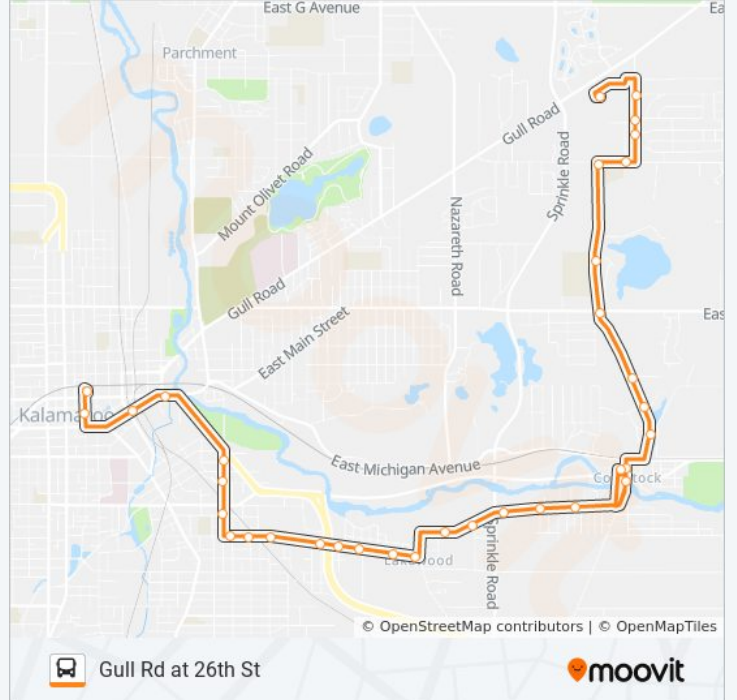

### Direction: Gull Rd at 26th St

30 stops

[VIEW LINE SCHEDULE](#)

- Kalamazoo Transit Center
- Rose at Water (Nw Corner)
- E. Michigan & S. Pitcher
- Michigan & Harrison S.W.Side
- Mills & Second
- Mills & Near Fourth
- Mills & Jackson
- Lake & James
- Lake Street And March
- Lake & In Front Of
- Lake & Schuster
- Lake Street at Healy Street
- Lake & Lamont
- Lake & Roy
- Olmstead And Market
- Lake & Crossfield
- Lake & Foster
- Lake & Sprinkle
- Comstock & Larch
- Comstock & Alger
- Comstock & River
- River & Kings Highway

### 10 bus Info

**Direction:** Gull Rd at 26th St

**Stops:** 30

**Trip Duration:** 25 min

**Line Summary:**

E. Michigan & 26th Street

26th Street & Oran

26th Street & Neal

26th Street & E. Main

26th Street & Forest Harbor

26th Street & H Avenue

26th Street & Plainfield

Gull Rd at 26th St

### Direction: Kalamazoo Transit Center

28 stops

[VIEW LINE SCHEDULE](#)

Gull Rd at 26th St

26th Street & Jacille

26th Street & Forest Harbor

26th Street & E. Main

26th Street & Neal