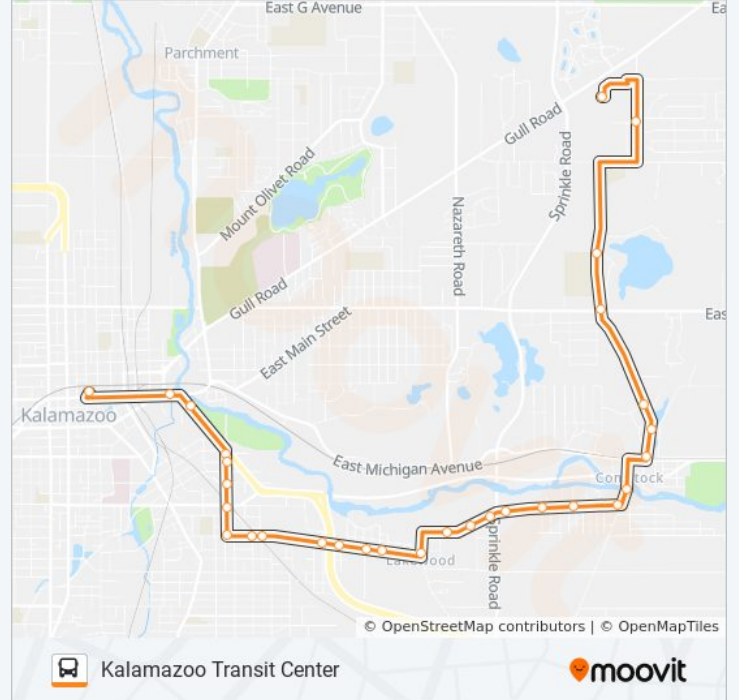

## Gull Rd at 26th St

[Get The App](#)

The 10 bus line (Gull Rd at 26th St) has 2 routes. For regular weekdays, their operation hours are:  
(1) Gull Rd at 26th St: 6:15 AM - 9:15 PM (2) Kalamazoo Transit Center: 6:42 AM - 9:42 PM  
Use the Moovit App to find the closest 10 bus station near you and find out when is the next 10 bus arriving.

### 10 bus Info

**Direction:** Gull Rd at 26th St

**Stops:** 30

**Trip Duration:** 25 min

**Line Summary:**

E. Michigan & 26th Street

26th Street & Oran

26th Street & Neal

### 10 bus Info

**Direction:** Kalamazoo Transit Center

**Stops:** 28

**Trip Duration:** 26 min

**Line Summary:**

Lake & I 94 Business Loop

Lake & Schuster

Lake & Clarence

Lake Street at Linton

Lake & Mills

Mills & Vine

Mills & 4th Street

Mills & Walnut/Kings Highway

E. Michigan & Harrison

Kalamazoo Transit Center

10 bus time schedules and route maps are available in an offline PDF at [moovitapp.com](https://moovitapp.com). Use the [Moovit App](#) to see live bus times, train schedule or subway schedule, and step-by-step directions for all public transit in Kalamazoo, MI.