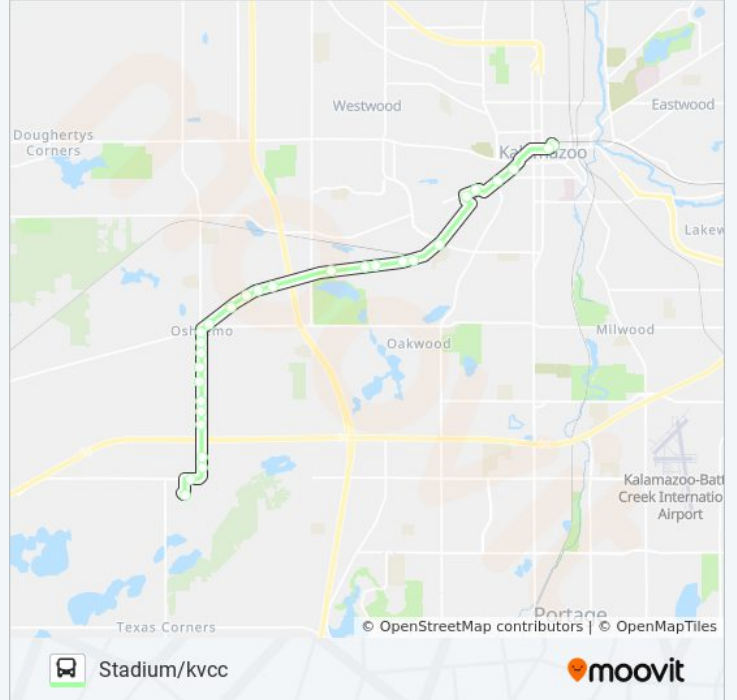

Direction: 9th Street & Kvcc

28 stops

[VIEW LINE SCHEDULE](#)

- Kalamazoo Transit Center
- W. Michigan & Academy
- W.Michigan & Rr Tracks
- W. Michigan & Sprague
- Western & W. Michigan
- Stadium & Howard
- Stadium & Healing Clinic
- Stadium & Rambling
- Stadium & Adios
- Stadium Dr. & Meadow View Dr.
- Stadium & Seneca Lane
- Stadium & 11th Street
- Stadium Dr & Venture Park
- Stadium & Quail Run
- Stadium & Fairgrove
- Stadium & Parkveiw
- 9th Street & Stadium
- 9th Street & Erie
- 9th Street & Flesher Field
- 9th Street & Tall Oaks Drive
- 9th Street North Of Technology Drive
- 9th Street & N Avenue

11 bus Info

Direction: 9th Street & Kvcc

Stops: 28

Trip Duration: 28 min

Line Summary:

9th Street & Ncc Parkway

9th Street & Beatrice

9th Street & Elm Valley Drive

9th Street & Woodfield

O Avenue & Braircliff

9th Street & Kvcc

Direction: Kalamazoo Transit Center

25 stops

[VIEW LINE SCHEDULE](#)

9th Street & Kvcc

9th Street & Saddle Creek Apts