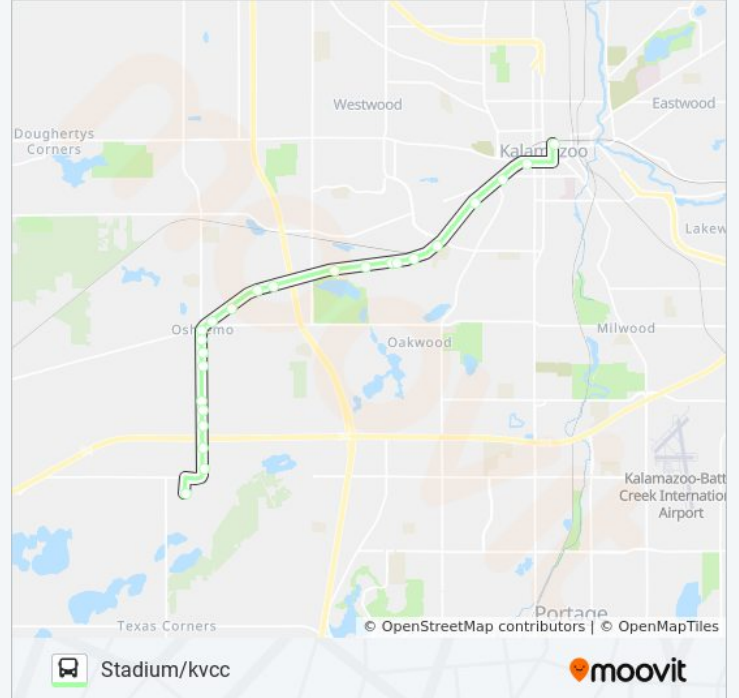

Stadium & Rambling

Stadium & Healing Center

Stadium & Howard

Stadium & Oliver

W. Michigan & Eddies Lane

Michigan & Westnedge

Kalamazoo Transit Center

11 bus time schedules and route maps are available in an offline PDF at moovitapp.com. Use the [Moovit App](#) to see live bus times, train schedule or subway schedule, and step-by-step directions for all public transit in Kalamazoo, MI.

[About Moovit](#) · [MaaS Solutions](#) · [Supported Countries](#) · [Mooviter Community](#)

© 2024 Moovit - All Rights Reserved

Check Live Arrival Times