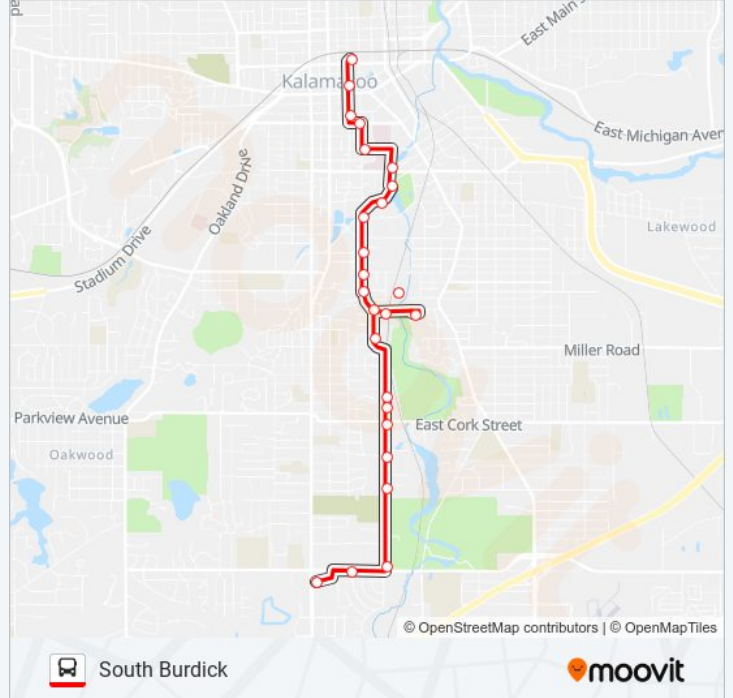

13 bus Info

Direction: Kalamazoo Transit Center

Stops: 25

Trip Duration: 28 min

Line Summary:

Rose & South

Rose & Water

Kalamazoo Transit Center

Direction: Old Kilgore at Westnedge (Se Corner)

31 stops

[VIEW LINE SCHEDULE](#)

Kalamazoo Transit Center

Rose at Water (Nw Corner)

Rose at Michigan (Sw Side)

Rose at South (Sw Corner)

Walnut & Burdick

Sunday	9:15 AM - 4:15 PM
Monday	6:15 AM - 9:15 PM
Tuesday	6:15 AM - 9:15 PM
Wednesday	6:15 AM - 9:15 PM
Thursday	6:15 AM - 9:15 PM
Friday	6:15 AM - 9:15 PM
Saturday	6:15 AM - 9:15 PM

13 bus Info

Direction: Old Kilgore at Westnedge (Se Corner)

Stops: 31

Trip Duration: 25 min

Line Summary:

- S. Burdick & Cork
- S. Burdick & Cork
- S. Burdick & Hutchinson
- S. Burdick & Leona
- S. Burdick & Kilgore
- Kilgore & Candlewyck Apts
- Kilgore & Big Lots
- Duke & Kilgore
- Duke & Pleasant
- Duke & Denway
- Westnedge at Pleasant(Nw Corner)
- Westnedge at Pratt
- Old Kilgore at Westnedge (Se Corner)