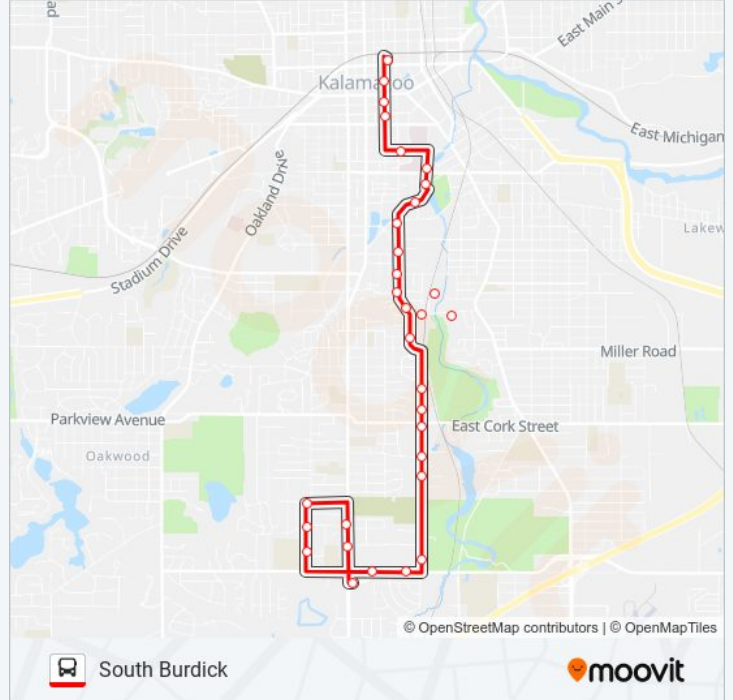

Direction: Old Kilgore at Westnedge (Se Corner)

31 stops

[VIEW LINE SCHEDULE](#)

Kalamazoo Transit Center

Rose at Water (Nw Corner)

Rose at Michigan (Sw Side)

Rose at South (Sw Corner)

Walnut & Burdick

Alcott Street & S. Burdick Street

420 E. Alcott St

E. Alcott St. & 251 E. Alcott Street

S. Burdick & Millview

S. Burdick & Ridgewood

13 bus Time Schedule

Old Kilgore at Westnedge (Se Corner) Route

Timetable:

Sunday	9:15 AM - 4:15 PM
Monday	6:15 AM - 9:15 PM
Tuesday	6:15 AM - 9:15 PM
Wednesday	6:15 AM - 9:15 PM
Thursday	6:15 AM - 9:15 PM
Friday	6:15 AM - 9:15 PM
Saturday	6:15 AM - 9:15 PM

13 bus Info

Direction: Old Kilgore at Westnedge (Se Corner)

Stops: 31

Trip Duration: 25 min

Line Summary:

- S. Burdick & Cork
- S. Burdick & Cork
- S. Burdick & Hutchinson
- S. Burdick & Leona
- S. Burdick & Kilgore
- Kilgore & Candlewyck Apts
- Kilgore & Big Lots
- Duke & Kilgore
- Duke & Pleasant
- Duke & Denway
- Westnedge at Pleasant(Nw Corner)
- Westnedge at Pratt
- Old Kilgore at Westnedge (Se Corner)