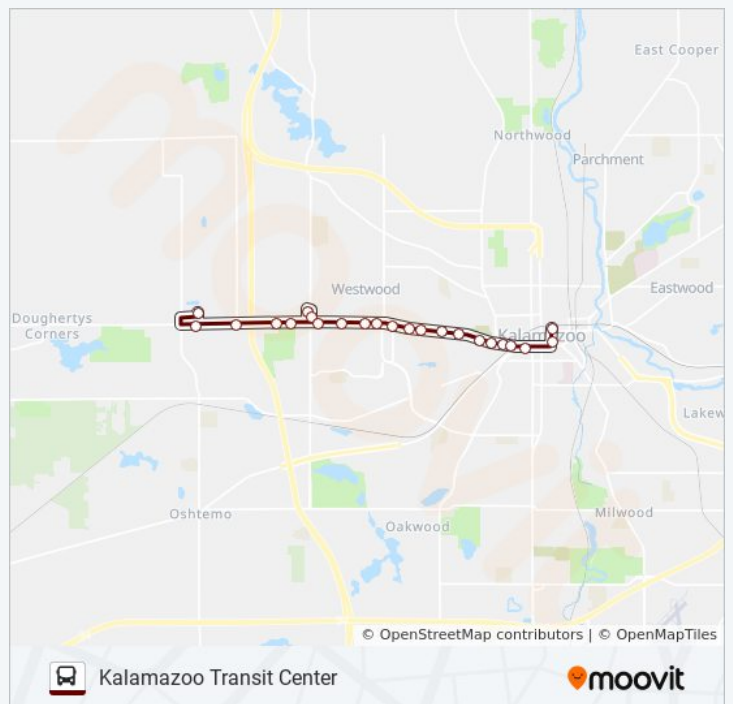

W. Main & 10th Street

6294 W. Main Street

W. Main & 9th Street

West Main And 8th Street

9th Street And West Main

Direction: Kalamazoo Transit Center

22 stops

[VIEW LINE SCHEDULE](#)

9th Street And West Main

W. Main & 9th Street Ib

W. Main & 10th Street

W. Main & Maple Hill Drive

W. Main & 5349 W. Main

West Main And Drake

W. Main & Drake

W. Main & Davenport Univ

W. Main & Cherokee

W. Main & Sabin

W. Main & Kendall

W. Main & Jenks / Grand Prix

W. Main & Sydelle

W. Main & Dartmouth

W. Main & Arlington

W. Main & Monroe

W. Main & Thompson

W. Main & Catherine

W. Main & Rr Tracks

Michigan & Westnedge

Rose & Water

Kalamazoo Transit Center

14 bus Time Schedule

Kalamazoo Transit Center Route Timetable:

Sunday	9:45 AM - 4:45 PM
Monday	6:45 AM - 9:45 PM
Tuesday	6:45 AM - 9:45 PM
Wednesday	6:45 AM - 9:45 PM
Thursday	Not Operational
Friday	6:45 AM - 9:45 PM
Saturday	6:45 AM - 9:45 PM

14 bus Info

Direction: Kalamazoo Transit Center

Stops: 22

Trip Duration: 23 min

Line Summary: