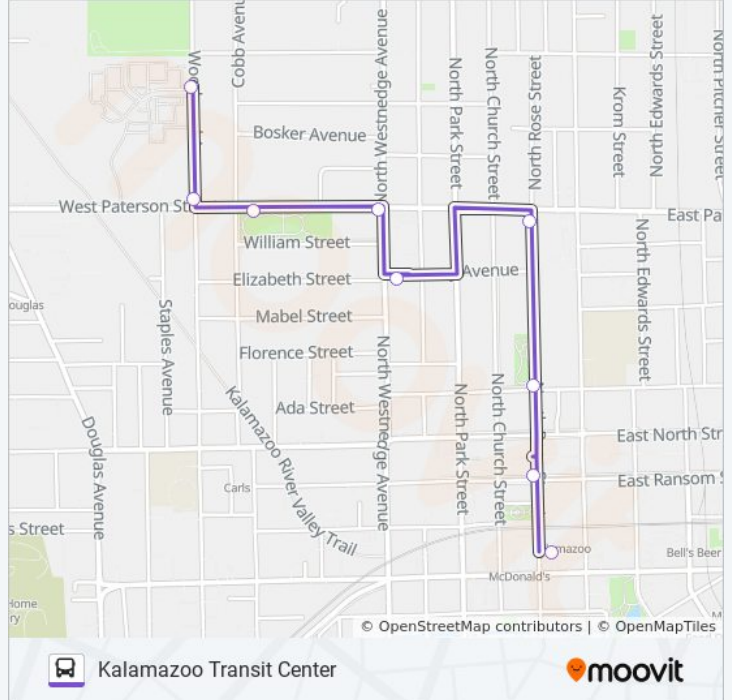

Kalamazoo Transit Center

Get The App

The 15 bus line (Kalamazoo Transit Center) has 2 routes. For regular weekdays, their operation hours are:
(1) Kalamazoo Transit Center: 6:55 AM - 9:55 PM(2) Woodward & Interfaith Blvd: 6:45 AM - 9:45 PM
Use the Moovit App to find the closest 15 bus station near you and find out when is the next 15 bus arriving.

Direction: Kalamazoo Transit Center

9 stops

[VIEW LINE SCHEDULE](#)

Woodward & Interfaith Blvd

Woodward Ave & Paterson St

Paterson & Cobb

Paterson & N. Westnedge

Norway & N. Westnedge

Rose & Paterson

Rose & Frank

Rose St & Butler

Kalamazoo Transit Center

15 bus Time Schedule

Kalamazoo Transit Center Route Timetable:

Sunday	9:55 AM - 4:55 PM
Monday	6:55 AM - 9:55 PM
Tuesday	6:55 AM - 9:55 PM
Wednesday	6:55 AM - 9:55 PM
Thursday	6:55 AM - 9:55 PM
Friday	6:55 AM - 9:55 PM
Saturday	6:55 AM - 9:55 PM

15 bus Info

Direction: Kalamazoo Transit Center

Stops: 9

Trip Duration: 13 min

Line Summary:

Direction: Woodward & Interfaith Blvd

17 stops

[VIEW LINE SCHEDULE](#)