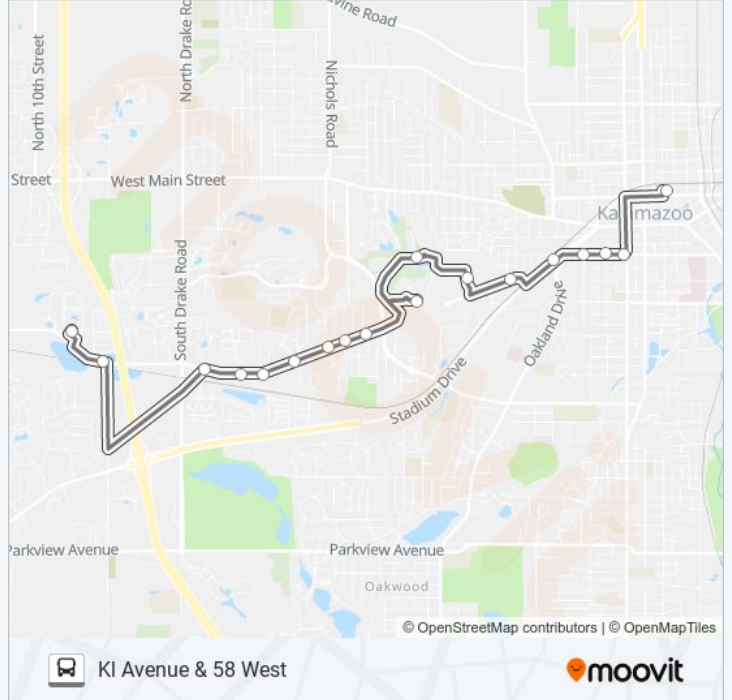

Direction: Kalamazoo Transit Center

17 stops

[VIEW LINE SCHEDULE](#)

- Kl Avenue & 58 West
- Kl Avenue
- W. Michigan at Emma Jean
- W. Michigan & Pine Terrace
- W. Mich & Nursing Home
- W. Michigan & Kembrooke
- W. Michigan & Faternity
- W. Michigan & Greenwood
- Business Ct. at Wilber
- Ring Road North & Valley 1 Drive
- Dormitory & Ellsworth
- W. Michigan & Burrows
- W. Michigan & Eddies Lane
- South & Oak
- South & Westnedge
- Park at South (Ne Corner)
- Kalamazoo Transit Center

16 bus Info

Direction: Kalamazoo Transit Center

Stops: 17

Trip Duration: 28 min

Line Summary:

Direction: KI Avenue & 58 West
 18 stops
[VIEW LINE SCHEDULE](#)

- Kalamazoo Transit Center
- Lovell & Westnedge
- Lovell & Oak
- Lovell & Davis
- W. Michigan & Rr Tracks
- W. Michigan & Sprague
- Ring Road N & W. Michigan
- Ring Road N & Valley 3 Drive
- Business Ct. at Wilber
- W. Michigan at Farrell
- W. Michigan at Westmooreland
- W. Michigan at Dobbin
- W. Michigan at Lancaster
- W. Michigan at Jack Pine Way
- W. Michigan at Emajean
- KI Avenue at Little
- KI Avenue at Colonial
- KI Avenue & 58 West

16 bus Time Schedule

KI Avenue & 58 West Route Timetable:

Sunday	9:15 AM - 4:15 PM
Monday	5:45 AM - 9:15 PM
Tuesday	5:45 AM - 9:15 PM
Wednesday	5:45 AM - 9:15 PM
Thursday	5:45 AM - 9:15 PM
Friday	5:45 AM - 9:15 PM
Saturday	6:15 AM - 9:15 PM

16 bus Info

Direction: KI Avenue & 58 West

Stops: 18

Trip Duration: 22 min

Line Summary:

16 bus time schedules and route maps are available in an offline PDF at moovitapp.com. Use the [Moovit App](#) to see live bus times, train schedule or subway schedule, and step-by-step directions for all public transit in Kalamazoo, MI.