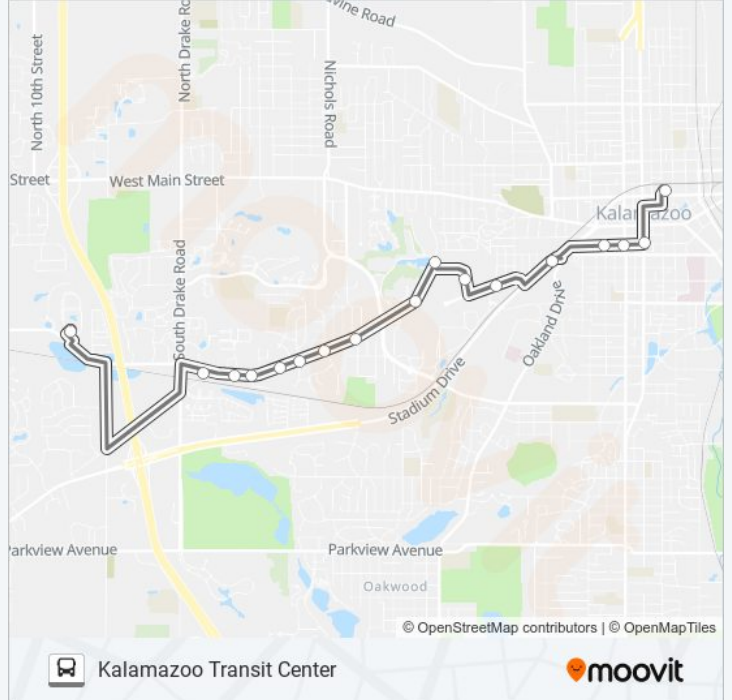

Direction: Kalamazoo Transit Center

17 stops

[VIEW LINE SCHEDULE](#)

- Kl Avenue & 58 West
- Kl Avenue
- W. Michigan at Emma Jean
- W. Michigan & Pine Terrace
- W. Mich & Nursing Home
- W. Michigan & Kembrooke
- W. Michigan & Faternity
- W. Michigan & Greenwood
- Business Ct. at Wilber
- Ring Road North & Valley 1 Drive
- Dormitory & Ellsworth
- W. Michigan & Burrows
- W. Michigan & Eddies Lane
- South & Oak
- South & Westnedge
- Park at South (Ne Corner)
- Kalamazoo Transit Center

16 bus Time Schedule

Kalamazoo Transit Center Route Timetable:

Sunday	9:40 AM - 4:40 PM
Monday	6:10 AM - 9:40 PM
Tuesday	6:10 AM - 9:40 PM
Wednesday	6:10 AM - 9:40 PM
Thursday	6:10 AM - 9:40 PM
Friday	6:10 AM - 9:40 PM
Saturday	6:40 AM - 9:40 PM

16 bus Info

Direction: Kalamazoo Transit Center

Stops: 17

Trip Duration: 28 min

Line Summary:

Direction: KI Avenue & 58 West
 18 stops
[VIEW LINE SCHEDULE](#)

- Kalamazoo Transit Center
- Lovell & Westnedge
- Lovell & Oak
- Lovell & Davis
- W. Michigan & Rr Tracks
- W. Michigan & Sprague
- Ring Road N & W. Michigan
- Ring Road N & Valley 3 Drive
- Business Ct. at Wilber
- W. Michigan at Farrell
- W. Michigan at Westmooreland
- W. Michigan at Dobbin
- W. Michigan at Lancaster
- W. Michigan at Jack Pine Way
- W. Michigan at Emajean
- KI Avenue at Little
- KI Avenue at Colonial
- KI Avenue & 58 West

16 bus Time Schedule

KI Avenue & 58 West Route Timetable:

Sunday	9:15 AM - 4:15 PM
Monday	5:45 AM - 9:15 PM
Tuesday	5:45 AM - 9:15 PM
Wednesday	5:45 AM - 9:15 PM
Thursday	5:45 AM - 9:15 PM
Friday	5:45 AM - 9:15 PM
Saturday	6:15 AM - 9:15 PM