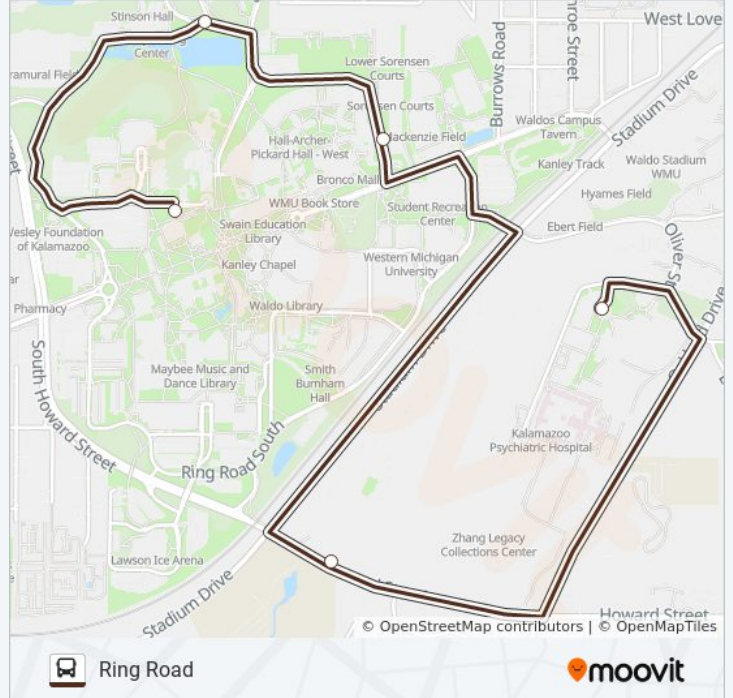

Ring Road

Get The App

The 19 bus line (Ring Road) has 2 routes. For regular weekdays, their operation hours are:
(1) Business Ct. at Wilber: 8:10 AM - 4:40 PM(2) Cass & Western College Of Health/Humn SE: 8:00 AM - 4:30 PM
Use the Moovit App to find the closest 19 bus station near you and find out when is the next 19 bus arriving.

Direction: Business Ct. at Wilber

5 stops

[VIEW LINE SCHEDULE](#)

- Cass & Western College Of Health/Humn SE
- Howard Street And Stadium Drive
- Ring Road N & W. Michigan
- Ring Road N & Valley 3 Drive
- Business Ct. at Wilber

19 bus Info

Direction: Business Ct. at Wilber

Stops: 5

Trip Duration: 15 min

Line Summary:

Direction: Cass & Western College Of Health/Humn SE

7 stops

[VIEW LINE SCHEDULE](#)

- Business Ct. at Wilber
- Ring Road S. & Western View Apts
- Ring Road & Lawson Drive
- Ring Road & Moore Drive
- Ring Road S & Western Avenue
- Oliver Street & Cass
- Cass & Western College Of Health/Humn SE