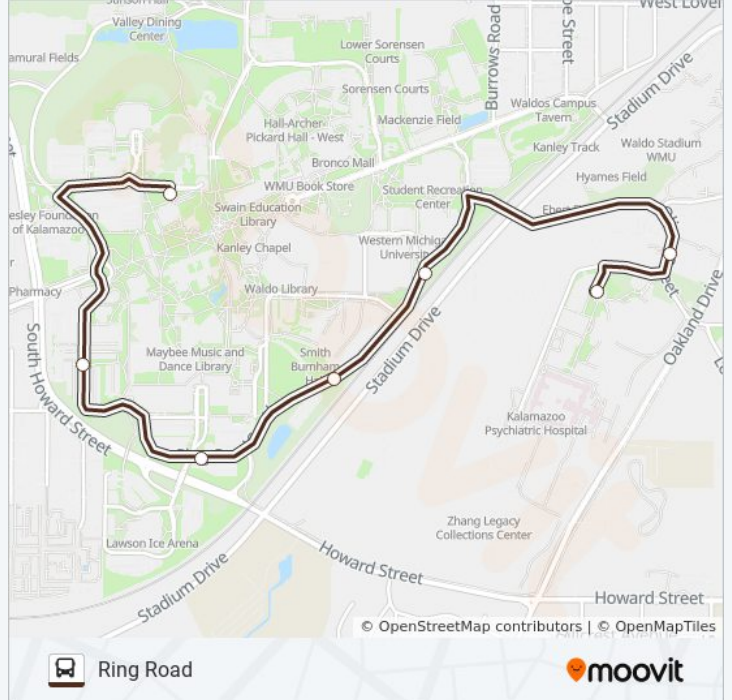

Ring Road

Get The App

The 19 bus line (Ring Road) has 2 routes. For regular weekdays, their operation hours are:
(1) Business Ct. at Wilber: 8:10 AM - 4:40 PM(2) Cass & Western College Of Health/Humn SE: 8:00 AM - 4:30 PM
Use the Moovit App to find the closest 19 bus station near you and find out when is the next 19 bus arriving.

19 bus Info

Direction: Business Ct. at Wilber

Stops: 5

Trip Duration: 15 min

Line Summary:

Direction: Cass & Western College Of Health/Humn SE

7 stops

[VIEW LINE SCHEDULE](#)

- Business Ct. at Wilber
- Ring Road S. & Western View Apts
- Ring Road & Lawson Drive
- Ring Road & Moore Drive
- Ring Road S & Western Avenue
- Oliver Street & Cass
- Cass & Western College Of Health/Humn SE

19 bus Info

Direction: Cass & Western College Of Health/Humn SE

Stops: 7

Trip Duration: 10 min

Line Summary:

19 bus time schedules and route maps are available in an offline PDF at moovitapp.com. Use the [Moovit App](#) to see live bus times, train schedule or subway schedule, and step-by-step directions for all public transit in Kalamazoo, MI.