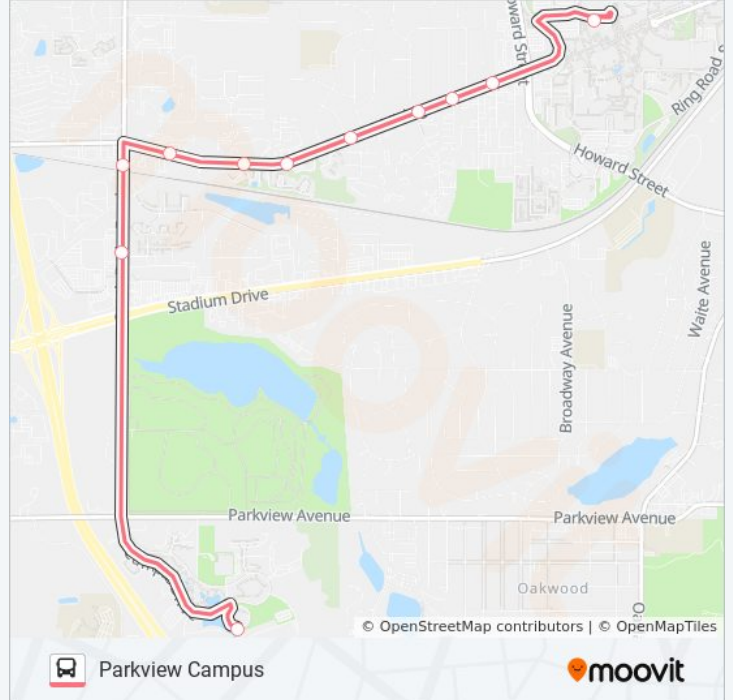

## Parkview Campus

Get The App

The 25 bus line (Parkview Campus) has 2 routes. For regular weekdays, their operation hours are:  
(1) Business Ct. at Wilber: 7:25 AM - 6:45 PM (2) Campus Drive & College Circle: 7:05 AM - 6:25 PM  
Use the Moovit App to find the closest 25 bus station near you and find out when is the next 25 bus arriving.

### Direction: Business Ct. at Wilber

11 stops

[VIEW LINE SCHEDULE](#)

Campus Drive & College Circle  
Drake at Cedar Trails  
Drake at Old W. Michigan  
Kl Avenue  
W. Michigan at Emma Jean  
W. Michigan & Pine Terrace  
W. Mich & Nursing Home  
W. Michigan & Kembrooke  
W. Michigan & Faternity  
W. Michigan & Greenwood  
Business Ct. at Wilber

### 25 bus Time Schedule

Business Ct. at Wilber Route Timetable:

Sunday	Not Operational
Monday	7:25 AM - 6:45 PM
Tuesday	7:25 AM - 6:45 PM
Wednesday	7:25 AM - 6:45 PM
Thursday	7:25 AM - 6:45 PM
Friday	7:25 AM - 2:05 PM
Saturday	Not Operational

### 25 bus Info

**Direction:** Business Ct. at Wilber

**Stops:** 11

**Trip Duration:** 15 min

**Line Summary:**

25 bus time schedules and route maps are available in an offline PDF at [moovitapp.com](https://moovitapp.com). Use the [Moovit App](#) to see live bus times, train schedule or subway schedule, and step-by-step directions for all public transit in Kalamazoo, MI.