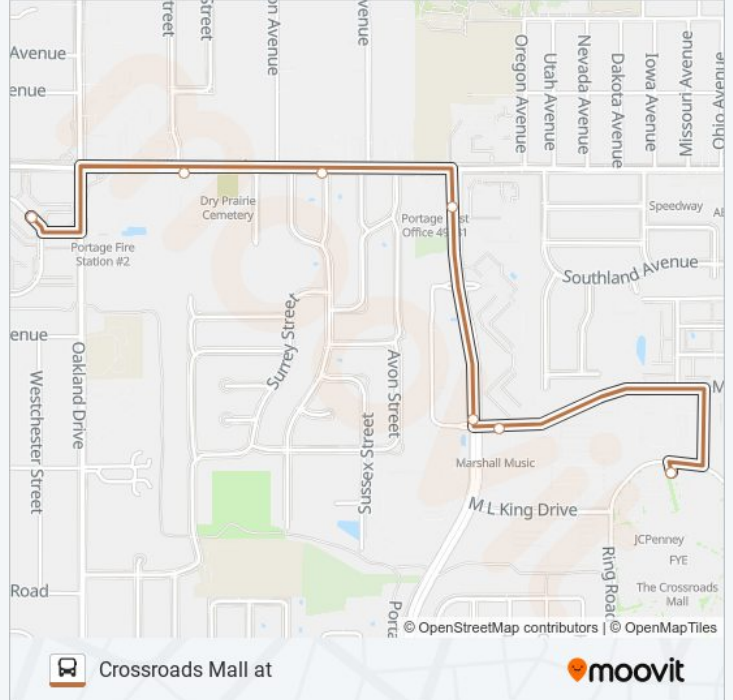

**Direction: Crossroads Mall at**

26 stops

[VIEW LINE SCHEDULE](#)

- Oakland Dr & Sanibel Island
- Osterhout & Shaver Rd
- Shaver Rd & Captiva Island
- Shaver Rd & Meijer
- West Centre Avenue & Shaver Road
- W. Centre at Oakland Drive
- Centre & Old Centre
- Centre & Cooley
- Centre & Woodbridge
- West Centre & Angling Road
- Angling Rd. & Borgess
- S. 12th Street & Foxcroft
- S. 12th Street & Geneva
- 12th Street & Queen Victoria Lane
- W. Milham And 12th St.
- W Milham Ave & Anna's Vineyard
- West Milham & 3951 West Milham
- West Milham Avenue & Angling Road
- Albatross Ct & W Milham
- Mallard Cir & Albatross Ct
- W. Milham & Roanoke
- W Milham Ave & Marlow St

**26 bus Info**

**Direction:** Crossroads Mall at

**Stops:** 26

**Trip Duration:** 39 min

**Line Summary:**

Constitution Blvd & W Milham Ave

Constitution Blvd & Mall Dr

Constitution & Mall Drive

Crossroads Mall at

**Direction: Oakland Dr & Sanibel Island**

12 stops

[VIEW LINE SCHEDULE](#)

Crossroads Mall at

S. Westnedge & Admrial

South Westnedge Avenue at Romence Road

Westnedge Ave at Schuring Rd

Brown St & Currier Dr

Shaver Rd & Grand St

Shaver Rd & Walmart

Shaver Road & Meijer Drive

Shaver Road & Vanderbilt Avenue

Shaver Road at 9660 Shaver Road

Shaver Road & Oakland Drive

Oakland Dr & Sanibel Island