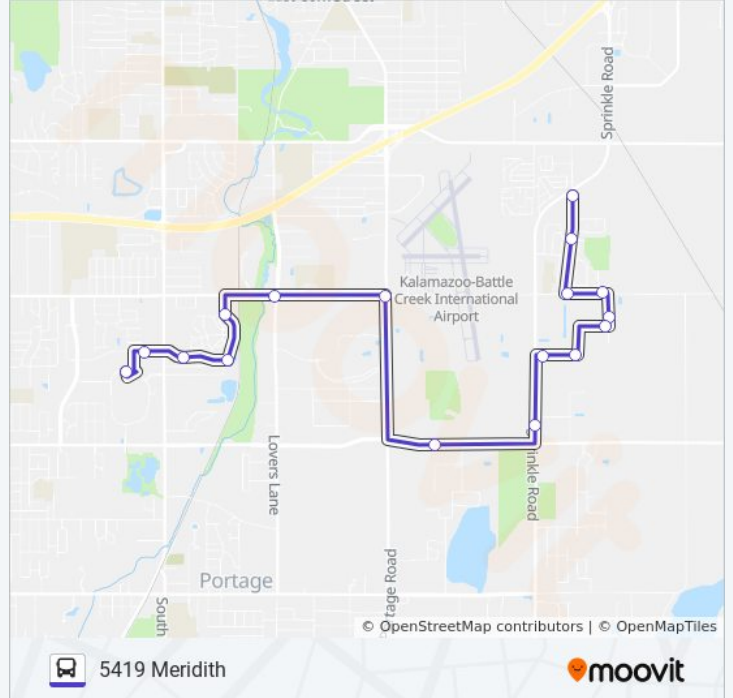

 27

5419 Meridith

Get The App

The 27 bus line (5419 Meridith) has 2 routes. For regular weekdays, their operation hours are:

(1) 5419 Meridith: 6:25 AM - 9:25 PM (2) Crossroads Mall at: 6:45 AM - 8:45 PM

Use the Moovit App to find the closest 27 bus station near you and find out when is the next 27 bus arriving.

## Direction: 5419 Meridith

15 stops

[VIEW LINE SCHEDULE](#)

Crossroads Mall at  
Mall Drive B/F Westnedge  
Gladys St & Westendge Ave  
Newport Rd & Alf Ct  
E. Milham & Lover's Ln  
Milham Ave & Portage Rd  
Romence at Portage  
Sprinkle Road & Evironmental Drive  
Commercial Ave & Sprinkle Rd  
Executive Dr & Corporate Ave  
Corporate & Milham  
E Milham Ave & Corporate Ave  
E Milham Ave & Meredith St  
Meredith at Pittsford (Se Corner)  
5419 Meridith

## 27 bus Info

**Direction:** 5419 Meridith

**Stops:** 15

**Trip Duration:** 20 min

**Line Summary:**

**Direction: Crossroads Mall at**

16 stops

[VIEW LINE SCHEDULE](#)

- 5419 Meridith
- Sprinkle & Commercial
- E Centre & Sprinkle Rd
- E Centre Ave & Portage Rd
- E Centre St & Oakside
- Centre Ave & Newells Ln
- E Centre Ave & Lovers Ln
- Brown St & Currier Ave
- Shaver Rd & Grand St
- Shaver Rd & Walmart
- Shaver Road & Meijer Drive
- Shaver Rd & Meijer
- Westnedge Ave at Schuring Road
- S. Westnedge & Romence Rd
- S. Westnedge & J L Hudson Dr
- Crossroads Mall at