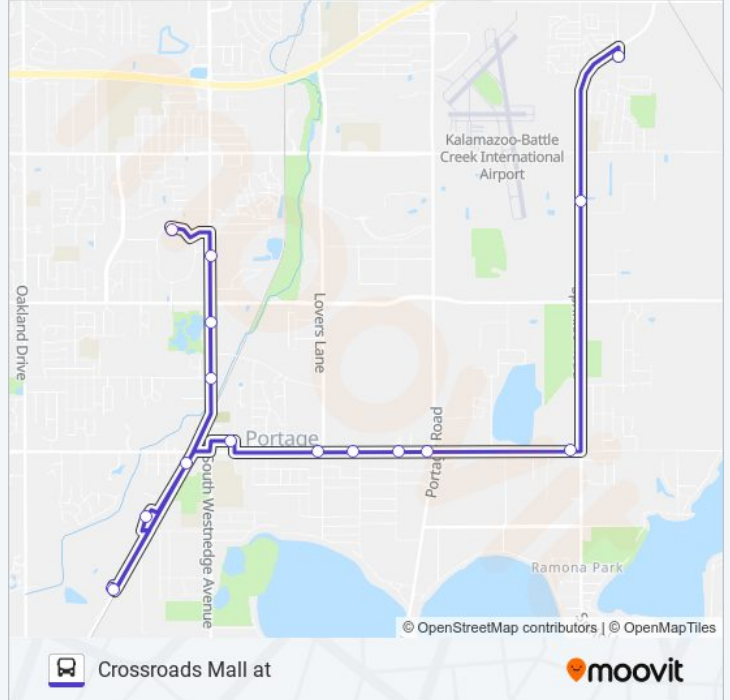

## 27 bus Info

**Direction:** 5419 Meridith

**Stops:** 15

**Trip Duration:** 20 min

**Line Summary:**

**Direction: Crossroads Mall at**

16 stops

[VIEW LINE SCHEDULE](#)

- 5419 Meridith
- Sprinkle & Commercial
- E Centre & Sprinkle Rd
- E Centre Ave & Portage Rd
- E Centre St & Oakside
- Centre Ave & Newells Ln
- E Centre Ave & Lovers Ln
- Brown St & Currier Ave
- Shaver Rd & Grand St
- Shaver Rd & Walmart
- Shaver Road & Meijer Drive
- Shaver Rd & Meijer
- Westnedge Ave at Schuring Road
- S. Westnedge & Romence Rd
- S. Westnedge & J L Hudson Dr
- Crossroads Mall at

**27 bus Time Schedule**

Crossroads Mall at Route Timetable:

Sunday	9:45 AM - 3:45 PM
Monday	6:45 AM - 8:45 PM
Tuesday	6:45 AM - 8:45 PM
Wednesday	6:45 AM - 8:45 PM
Thursday	6:45 AM - 8:45 PM
Friday	6:45 AM - 8:45 PM
Saturday	6:45 AM - 8:45 PM

**27 bus Info**

**Direction:** Crossroads Mall at

**Stops:** 16

**Trip Duration:** 35 min

**Line Summary:**

27 bus time schedules and route maps are available in an offline PDF at [moovitapp.com](https://moovitapp.com). Use the [Moovit App](#) to see live bus times, train schedule or subway schedule, and step-by-step directions for all public transit in Kalamazoo, MI.