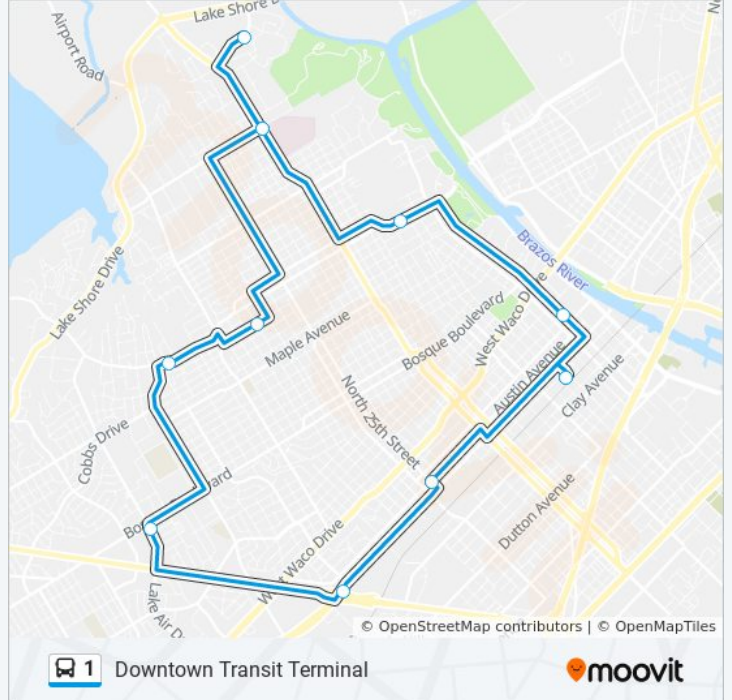

Downtown Transit Terminal

[View In Website Mode](#)

The 1 bus line Downtown Transit Terminal has one route. For regular weekdays, their operation hours are:
(1) Downtown Transit Terminal: 5:15 AM - 7:15 PM
Use the Moovit App to find the closest 1 bus station near you and find out when is the next 1 bus arriving.

Direction: Downtown Transit Terminal
12 stops
[VIEW LINE SCHEDULE](#)

- Downtown Transit Terminal
- Columbus & 4th
- Herring Ave
- N 19th St & Park Lake Dr
- Mclennan Community College
- N 19th St & Park Lake Dr
- N 30st & Pine
- Hillcrest Dr & Cobbs Dr
- H-E-B (Back)
- Valley Mills Dr & Franklin Ave
- N 25th St & Austin Ave
- Downtown Transit Terminal

1 bus Time Schedule

Downtown Transit Terminal Route Timetable:

Sunday	Not Operational
Monday	5:15 AM - 7:15 PM
Tuesday	5:15 AM - 7:15 PM
Wednesday	5:15 AM - 7:15 PM
Thursday	5:15 AM - 7:15 PM
Friday	5:15 AM - 7:15 PM
Saturday	6:15 AM - 8:15 PM

1 bus Info

Direction: Downtown Transit Terminal
Stops: 12
Trip Duration: 55 min
Line Summary:

1 bus time schedules and route maps are available in an offline PDF at moovitapp.com. Use the [Moovit App](#) to see live bus times, train schedule or subway schedule, and step-by-step directions for all public transit in Waco, TX.