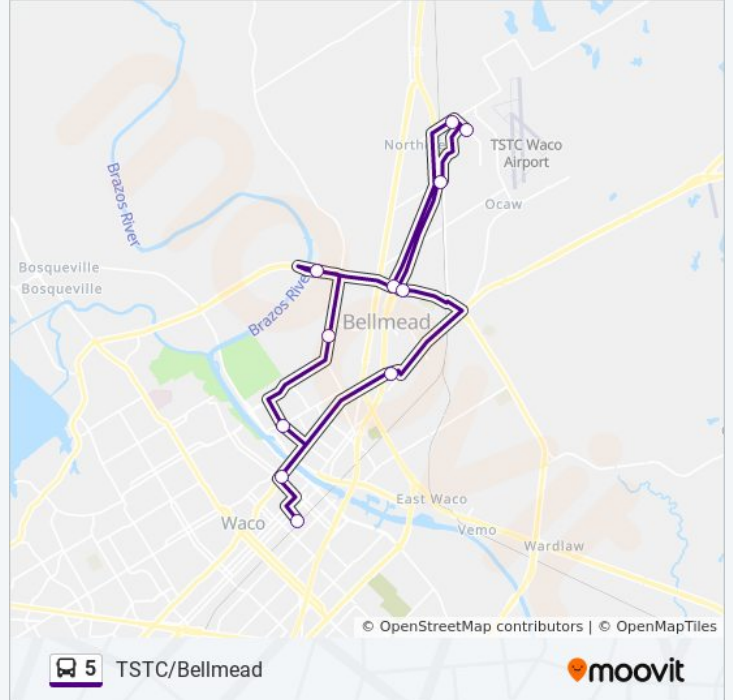

TSTC/Bellmead

[View In Website Mode](#)

The 5 bus line TSTC/Bellmead has one route. For regular weekdays, their operation hours are:

(1) Tstc/Belmead: 6:15 AM - 7:05 PM

Use the Moovit App to find the closest 5 bus station near you and find out when is the next 5 bus arriving.

Direction: Tstc/Belmead

11 stops

[VIEW LINE SCHEDULE](#)

- Waco Dr.& N.4th St.
- Waco Dr. H-E-B/Sam's Club
- Loop 340 Wantaburger
- Craven Ave.
- Campus Rd.Texas State Technical Collage
- Crest Dr.Texas Dept.Of Motor Vehicles
- Lake Shore Dr.& Ih35
- Lake Shore Dr.Pilgrim's Pride
- Gholson Rd.
- Dallas St.& Faulkner St. Trendwood Apartments
- Downtown Transit Terminal

5 bus Time Schedule

Tstc/Belmead Route Timetable:

Sunday	Not Operational
Monday	6:15 AM - 7:05 PM
Tuesday	6:15 AM - 7:05 PM
Wednesday	6:15 AM - 7:05 PM
Thursday	6:15 AM - 7:05 PM
Friday	6:15 AM - 7:05 PM
Saturday	7:15 AM - 8:05 PM

5 bus Info

Direction: Tstc/Belmead

Stops: 11

Trip Duration: 49 min

Line Summary:

5 bus time schedules and route maps are available in an offline PDF at moovitapp.com. Use the [Moovit App](#) to see live bus times, train schedule or subway schedule, and step-by-step directions for all public transit in Waco, TX.