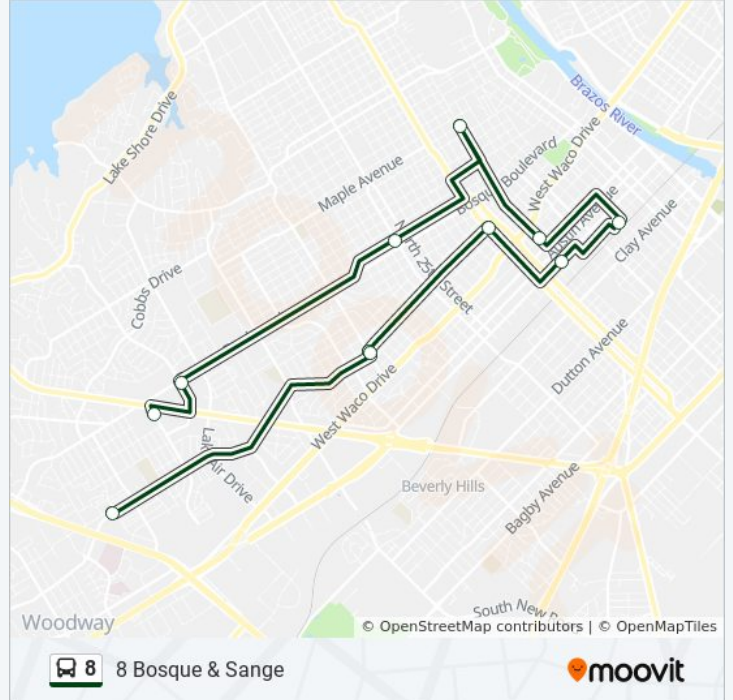

## 8 Bosque & Sange

[View In Website Mode](#)

The 8 bus line 8 Bosque & Sange has one route. For regular weekdays, their operation hours are:

(1) 8 Bosque & Sange: 6:15 AM - 7:15 PM

Use the Moovit App to find the closest 8 bus station near you and find out when is the next 8 bus arriving.

### Direction: 8 Bosque & Sange

11 stops

[VIEW LINE SCHEDULE](#)

Sanger Ave & Bowden

N 36th St (59)

Morrow Ave & N 36th St

North 18th Street & Morrow Ave

Franklin Avenue & S 15th St

Downtown Transit Terminal

Columbus Ave

Maple Avenue & N 15th St

Homan Avenue & N 26th St

Wooded Acres & Bosque Blvd

Richland Dr

### 8 bus Info

**Direction:** 8 Bosque & Sange

**Stops:** 11

**Trip Duration:** 282 min

**Line Summary:**

8 bus time schedules and route maps are available in an offline PDF at [moovitapp.com](https://moovitapp.com). Use the [Moovit App](#) to see live bus times, train schedule or subway schedule, and step-by-step directions for all public transit in Waco, TX.