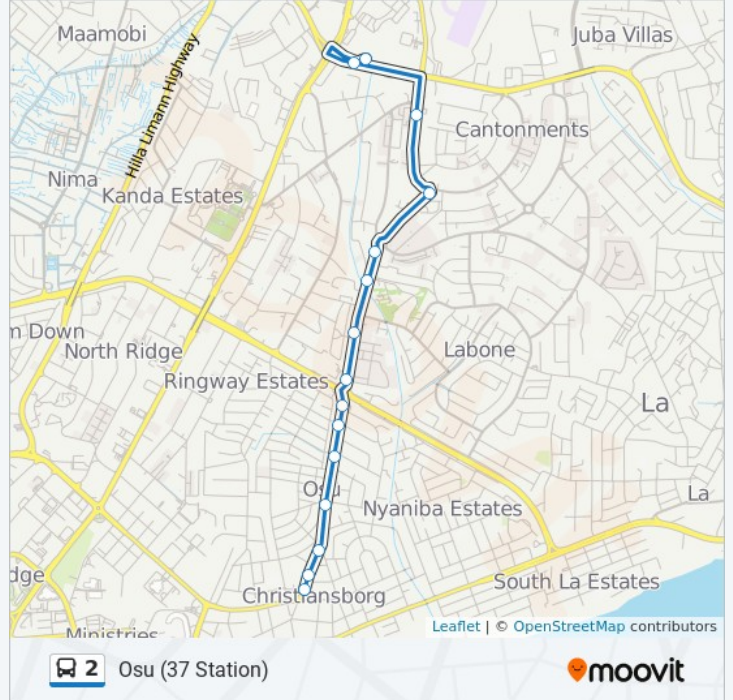

### 2 bus Info

**Direction:** 37 Lorry Park

**Stops:** 12

**Trip Duration:** 24 min

**Line Summary:**

**Direction: Osu (37 Station)**

15 stops

[VIEW LINE SCHEDULE](#)

- 37
- 37 Last Stop
- Lands Commission
- Gis Curve
- Roundabout
- Aquinas
- Prisons
- Police Hospital
- Koala
- Afridom
- Snnit
- Papaye
- Osu Shell
- Presby School Junction
- Osu

**2 bus Time Schedule**

Osu (37 Station) Route Timetable:

Sunday	5:00 AM - 9:55 PM
Monday	5:00 AM - 9:55 PM
Tuesday	5:00 AM - 9:55 PM
Wednesday	5:00 AM - 9:55 PM
Thursday	5:00 AM - 9:55 PM
Friday	5:00 AM - 9:55 PM
Saturday	5:00 AM - 9:55 PM

**2 bus Info**

**Direction:** Osu (37 Station)

**Stops:** 15

**Trip Duration:** 23 min

**Line Summary:**

2 bus time schedules and route maps are available in an offline PDF at moovitapp.com. Use the [Moovit App](#) to see live bus times, train schedule or subway schedule, and step-by-step directions for all public transit in Accra.