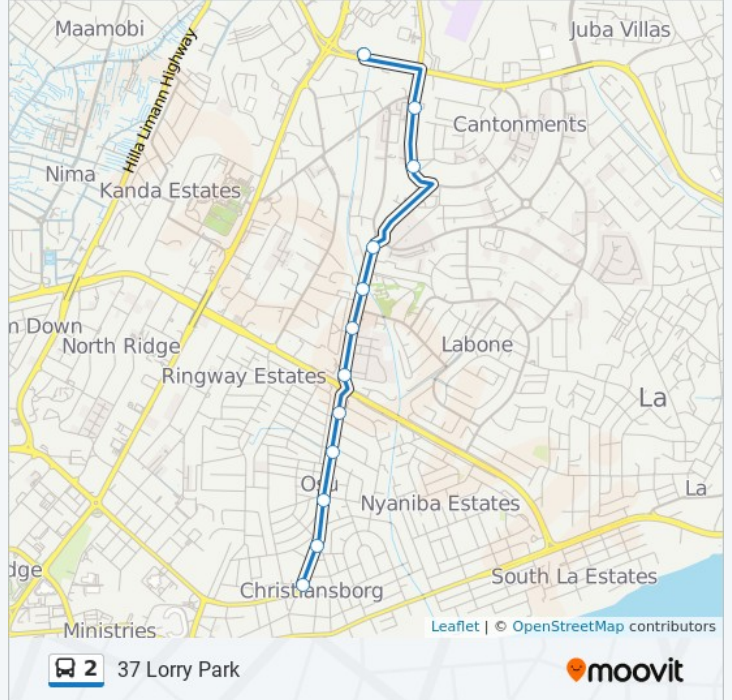

### Direction: 37 Lorry Park

12 stops

[VIEW LINE SCHEDULE](#)

- Osu
- Osu Shell
- Papaye
- Snnit
- Penta Hotel
- Police Hospital
- Prisons
- Morning Star
- Roundabout
- Gis
- Post Office
- 37

### 2 bus Time Schedule

37 Lorry Park Route Timetable:

Sunday	5:00 AM - 9:55 PM
Monday	5:00 AM - 9:55 PM
Tuesday	5:00 AM - 9:55 PM
Wednesday	5:00 AM - 9:55 PM
Thursday	5:00 AM - 9:55 PM
Friday	5:00 AM - 9:55 PM
Saturday	5:00 AM - 9:55 PM

### 2 bus Info

**Direction:** 37 Lorry Park

**Stops:** 12

**Trip Duration:** 24 min

**Line Summary:**

**Direction: Osu (37 Station)**

15 stops

[VIEW LINE SCHEDULE](#)

- 37
- 37 Last Stop
- Lands Commission
- Gis Curve
- Roundabout
- Aquinas
- Prisons
- Police Hospital
- Koala
- Afridom
- Snnit
- Papaye
- Osu Shell
- Presby School Junction
- Osu

**2 bus Time Schedule**