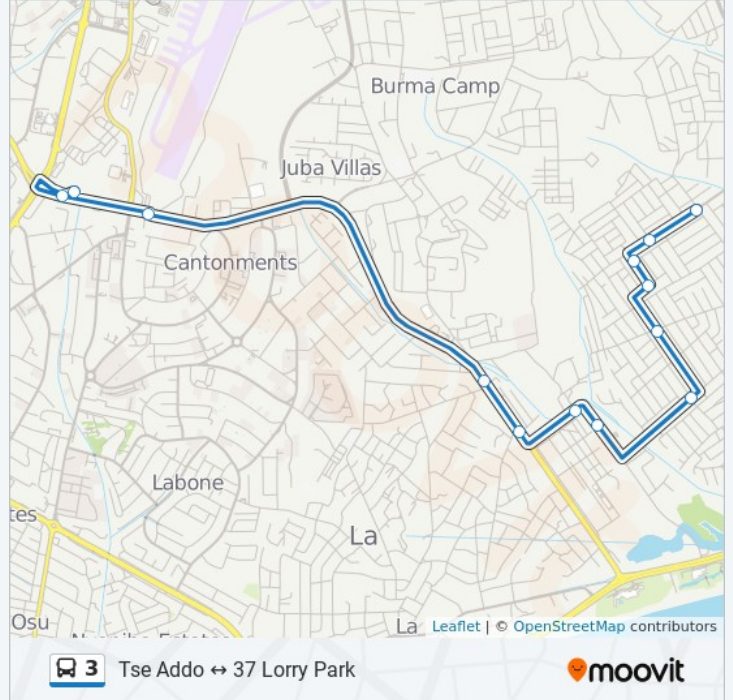

Use the Moovit App to find the closest 3 bus station near you and find out when is the next 3 bus arriving.

Direction: 37 Lorry Park

7 stops

[VIEW LINE SCHEDULE](#)

Tse Addo

Kpogas

Palm Wine

Villas

3 bus Info

Direction: 37 Lorry Park

Stops: 7

Trip Duration: 27 min

Line Summary:

Direction: Tse Addo

13 stops

[VIEW LINE SCHEDULE](#)

- 37
- 37 Last Stop
- Giffard Road
- Palm Wine
- Kpogas
- Ama
- Zenith
- Container
- Goil
- Watermelon Junction
- Junction
- Second Junction
- Tse Addo

3 bus Time Schedule

Tse Addo Route Timetable:

Sunday	5:00 AM - 9:50 PM
Monday	5:00 AM - 9:50 PM
Tuesday	5:00 AM - 9:50 PM
Wednesday	5:00 AM - 9:50 PM
Thursday	5:00 AM - 9:50 PM
Friday	5:00 AM - 9:50 PM
Saturday	5:00 AM - 9:50 PM

3 bus Info

Direction: Tse Addo

Stops: 13

Trip Duration: 30 min

Line Summary:

3 bus time schedules and route maps are available in an offline PDF at moovitapp.com. Use the [Moovit App](#) to see live bus times, train schedule or subway schedule, and step-by-step directions for all public transit in Accra.