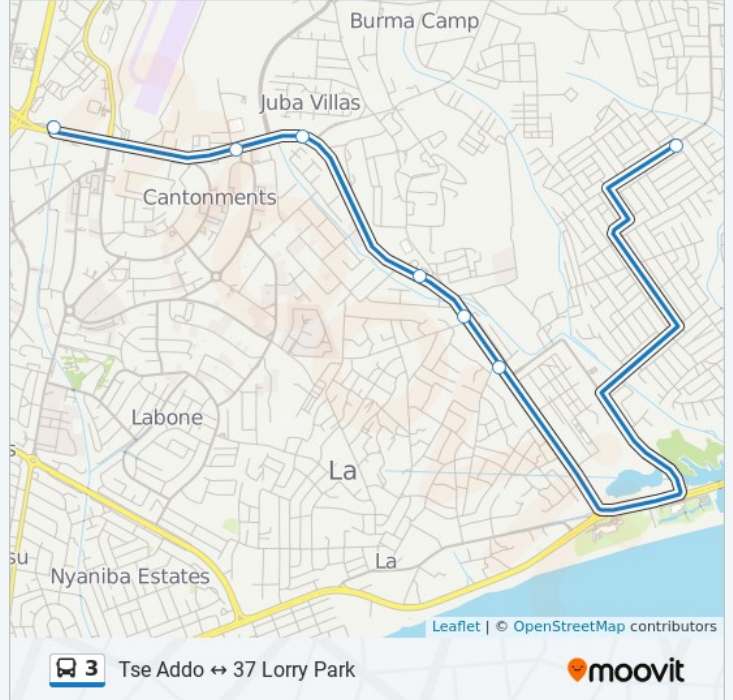

Use the Moovit App to find the closest 3 bus station near you and find out when is the next 3 bus arriving.

Direction: 37 Lorry Park

7 stops

[VIEW LINE SCHEDULE](#)

Tse Addo

Kpogas

Palm Wine

Villas

Congo Junction

Home Touch

37

3 bus Time Schedule

37 Lorry Park Route Timetable:

Sunday	5:00 AM - 9:50 PM
Monday	5:00 AM - 9:50 PM
Tuesday	5:00 AM - 9:50 PM
Wednesday	5:00 AM - 9:50 PM
Thursday	5:00 AM - 9:50 PM
Friday	5:00 AM - 9:50 PM
Saturday	5:00 AM - 9:50 PM

3 bus Info

Direction: 37 Lorry Park

Stops: 7

Trip Duration: 27 min

Line Summary:

Direction: Tse Addo

13 stops

[VIEW LINE SCHEDULE](#)

- 37
- 37 Last Stop
- Giffard Road
- Palm Wine
- Kpogas
- Ama
- Zenith
- Container
- Goil
- Watermelon Junction
- Junction
- Second Junction
- Tse Addo

3 bus Time Schedule

Tse Addo Route Timetable:

Sunday	5:00 AM - 9:50 PM
Monday	5:00 AM - 9:50 PM
Tuesday	5:00 AM - 9:50 PM
Wednesday	5:00 AM - 9:50 PM
Thursday	5:00 AM - 9:50 PM
Friday	5:00 AM - 9:50 PM
Saturday	5:00 AM - 9:50 PM