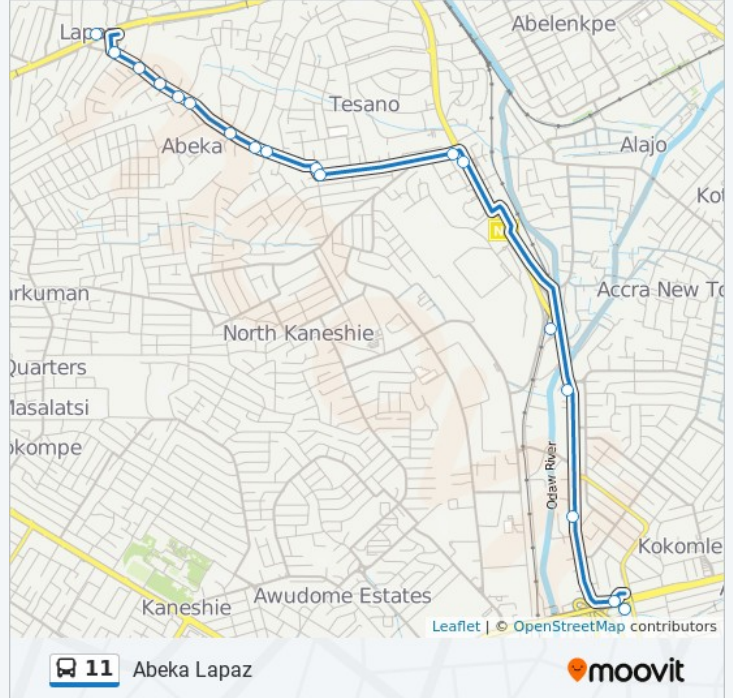

## Direction: Abeka Lapaz

19 stops

[VIEW LINE SCHEDULE](#)

- Circle
- Circle Overhead
- Circle
- Circle Asoredanho
- Caprice
- Alajo
- Abeka Junction
- Abeka Junction Curve
- Total
- Total Curve
- Adom Junction
- Free Pipe
- Abeka Main Market
- Eno
- Fadama Junction
- Abeka Post Office
- Abotare
- Abeka Lapaz Last Stop
- Abeka Lapaz

## 11 bus Time Schedule

Abeka Lapaz Route Timetable:

Sunday	5:00 AM - 9:50 PM
Monday	5:00 AM - 9:50 PM
Tuesday	5:00 AM - 9:50 PM
Wednesday	5:00 AM - 9:50 PM
Thursday	5:00 AM - 9:50 PM
Friday	5:00 AM - 9:50 PM
Saturday	5:00 AM - 9:50 PM

## 11 bus Info

**Direction:** Abeka Lapaz

**Stops:** 19

**Trip Duration:** 42 min

**Line Summary:**

**Direction: Circle Accra**

16 stops

[VIEW LINE SCHEDULE](#)

- Abeka Lapaz
- Abeka Post Office
- Fadama Junction
- Eno
- Fadama
- Abeka Main Market
- Free Pipe
- Adom Junction
- Total
- Abeka Junction Curve
- Abeka Junction
- Cat
- Alajo
- Caprice
- Circle Asoredanho
- Circle